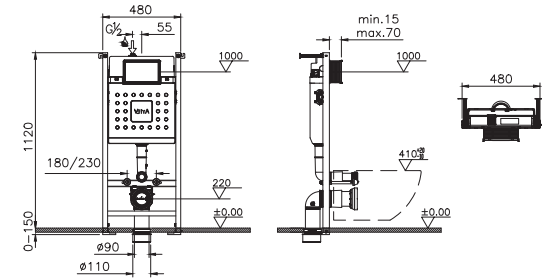

V-Fix Core Concealed Cistern

Code	Description
732-5800-01	Dual flush adjusted to 3/6 L, wall mounted, with wall connection fixing set
732-5800-02	Dual flush adjusted to 2,4/4 L, wall mounted, with wall connection fixing set

Code	Description
738-5800-01	Dual flush adjusted to 3/6 L, wall mounted, with wall connection fixing set
738-5800-02	Dual flush adjusted to 2,4/4 L, wall mounted, with wall connection fixing set

	Class 1 Silence		No leak		Supports 400 kg
	Over 200.000 uses		10 years		30 years
10 years of product warranty 30 years of spare parts availability guarantee					