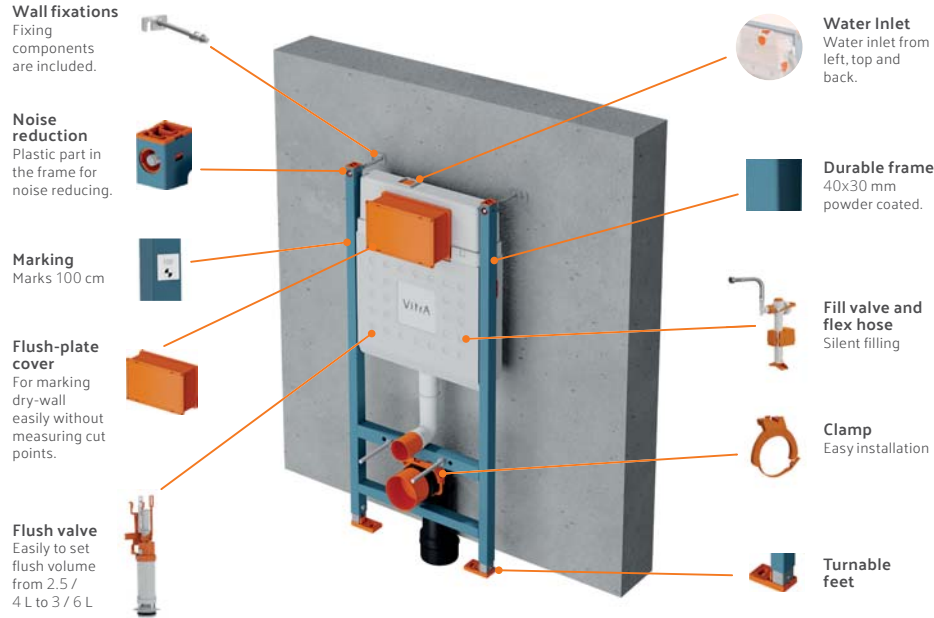

A pledge to the future

VitrA embraces Blue Life, a set of guidelines devised to mitigate our impact on the environment, and is held as a production, design and management philosophy.

Index

V-Fix Core Concealed Cistern	6
Root Square Flush Plates	8
Root Round Flush Plates	10

V-Fix Core Concealed Cistern

Introducing the V-Fix Core Concealed Cistern; with its effortless and quick assembly, silent operation and uncompromising quality.

The V-Fix Core promises high quality standards and guarantees long-lasting durability.

V-Fix Core Concealed Cistern

Code	Description
732-5800-01	Dual flush adjusted to 3/6 L, wall mounted, with wall connection fixing set
732-5800-02	Dual flush adjusted to 2,4/4 L, wall mounted, with wall connection fixing set

Code	Description
738-5800-01	Dual flush adjusted to 3/6 L, wall mounted, with wall connection fixing set
738-5800-02	Dual flush adjusted to 2,4/4 L, wall mounted, with wall connection fixing set

	Class 1 Silence		No leak		Supports 400 kg
	Over 200.000 uses		10 years		30 years
10 years of product warranty 30 years of spare parts availability guarantee					