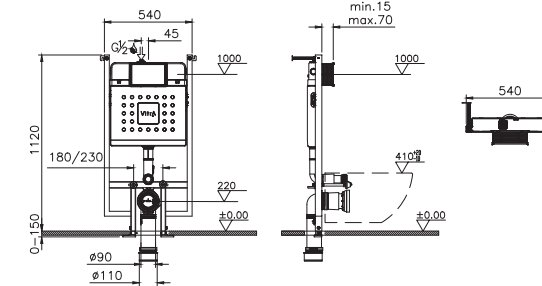

V-Fix Core Concealed Cistern

Code	Description
732-5800-01	Dual flush adjusted to 3/6 L, wall mounted, with wall connection fixing set
732-5800-02	Dual flush adjusted to 2,4/4 L, wall mounted, with wall connection fixing set

Code	Description
738-5800-01	Dual flush adjusted to 3/6 L, wall mounted, with wall connection fixing set
738-5800-02	Dual flush adjusted to 2,4/4 L, wall mounted, with wall connection fixing set

	Class 1 Silence		No leak		Supports 400 kg
	Over 200.000 uses		10 years		30 years
10 years of product warranty 30 years of spare parts availability guarantee					