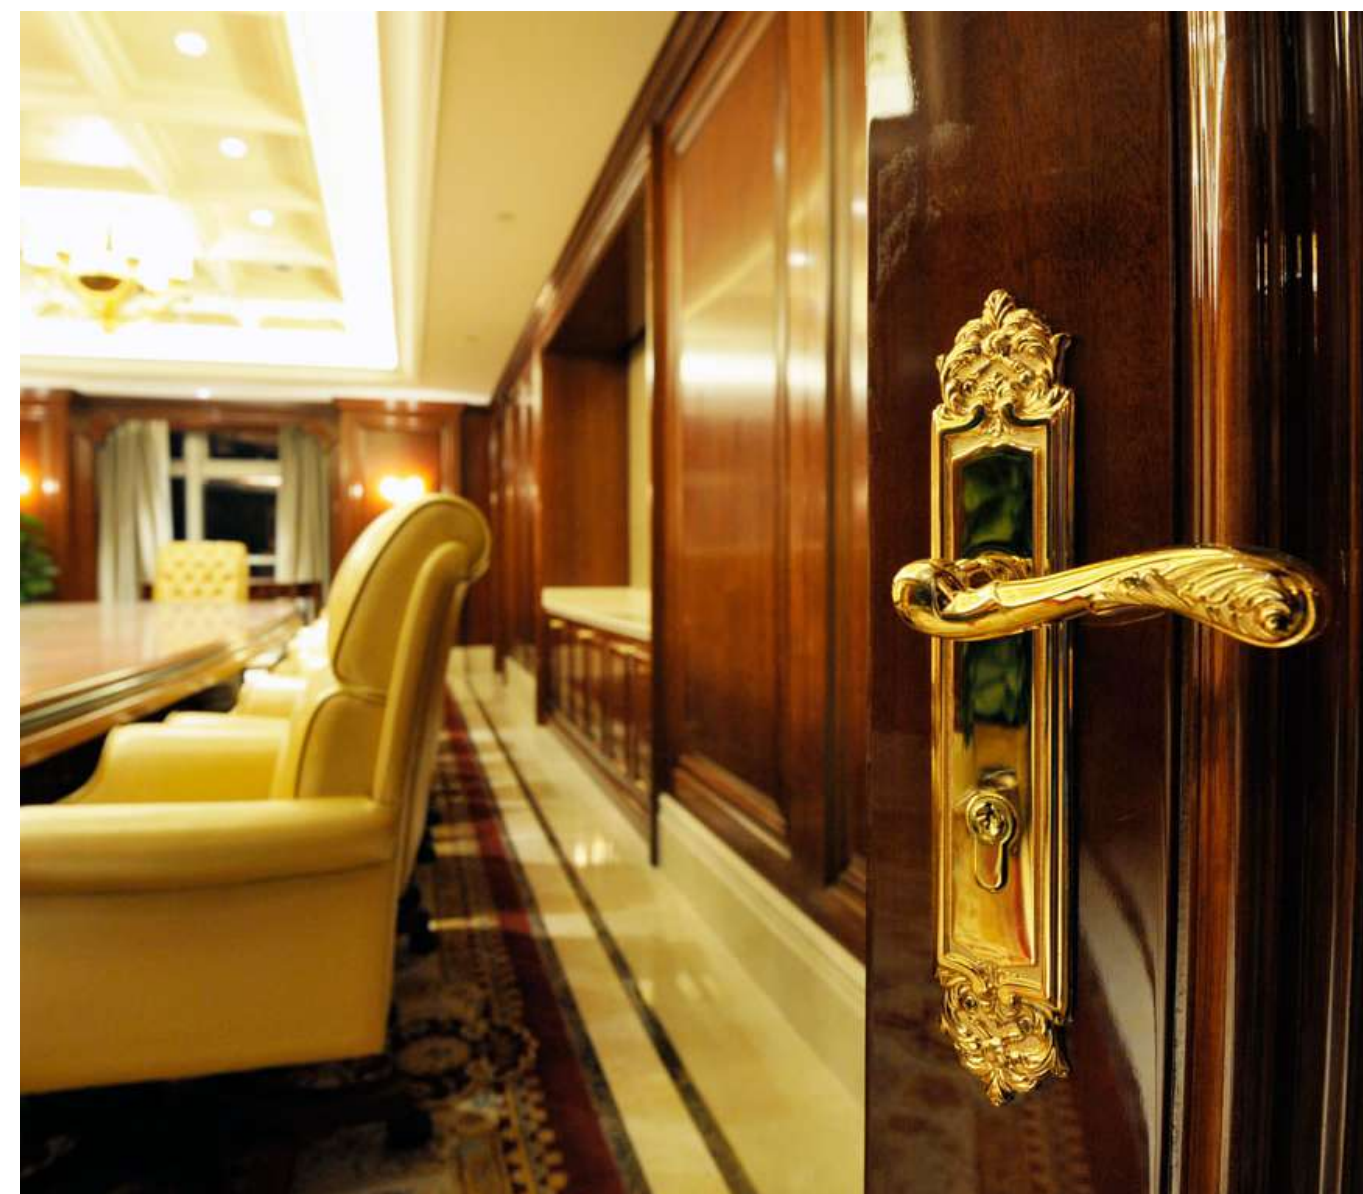

0A3720.85Y.34

Door handle on large plate with keyhole
60x400mm - Set (2 units)

0J3705.85Y.12

Entrance door set with keyhole europrofile 85mm
60x530mm - Set (2 units)

0M3802.000.34

Door pull handle on plate
55x300mm - Individual sale (1 unit)