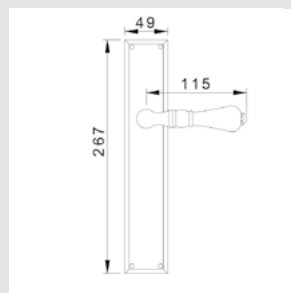

0EY064.000.62
Europrofile keyhole escutcheon
Ø60mm - Individual sale (1 unit)

0Z5739.LP0.50
Furniture knob
Ø 23 - Individual sale (1 unit)

URBE PRECIOUS

● 0A4769.LP0.**
Door handle on plate with lapis lazuli stone