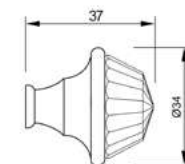

OZ5741.000.**
Furniture knob with Swarovski crystal - Individual sale