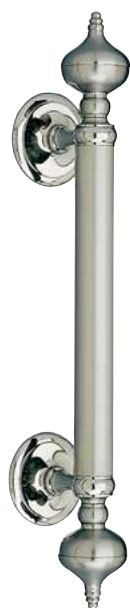

MATERIALS

DOOR PULL HANDLES ON ROSES

Set (2 units) 0N4483.000.01
Individual sale (1unit) 0N4482.000.01
Door pull handle on roses - 700 mm

Set (2 units) 0N4695.000.44
Individual sale (1unit) 0N4694.000.44
Door pull handle on roses - 390 mm