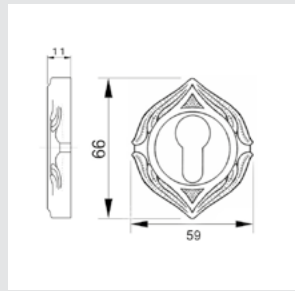

0EY073.000.**
Keyhole escutcheon - Individual sale