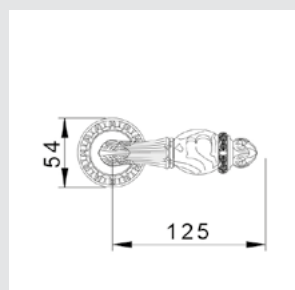

● OR7541.ML0.**
Door handle on roses malachite stone