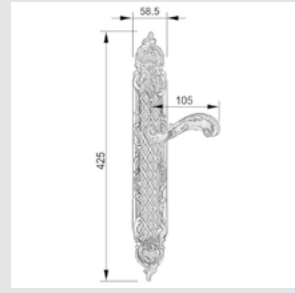

0A1616.000.**

Door handle on large plate