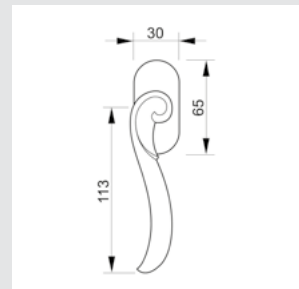

For right hand - 0V0794.D00.**
For left hand - 0V0794.Z00.**
Window handle - Individual sale