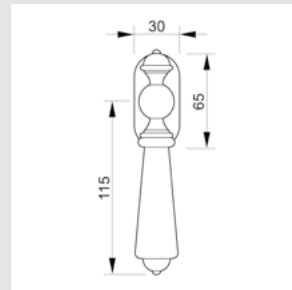

0V0794.**D00** for right hand - 0V0794.**Z00** for left hand
0V0738.**D00** for right hand - 0V0738.**Z00** for left hand

Photo: Marcotte Style Interior Design

WINDOW HANDLES

For right hand - 0V0760.D00.**
For left hand - 0V0760.Z00.**
Window handle - Individual sale