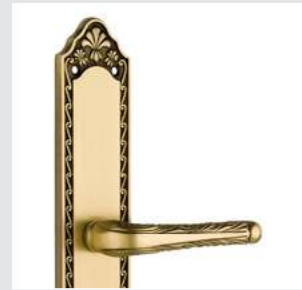

Door pull handle on large plate
60x400mm - Individual sale (1 unit)

0N7003.000.01

Door pull handle on roses
53x240mm - Individual sale (1 unit)

0J2910.85Y.34

Entrance door set with keyhole europrofile 85mm
60x542mm

0A2941.B00.01

Door handle on large plate
with Swarovski crystal 60x400mm
- Set (2 units)

0A2941.N85.01

Door handle on large plate with
Swarovski crystal and keyhole
60x400mm - Set (2 units)

0M2905.SN0.01

Door pull handle on plate
60x400mm - Individual sale (1 unit)

0A3232.000.**
Door handle on plate

0A2932.000.**
Door handle on large plate

0A2934.000.**
Door handle on plate

With crystal

0A2941.B00.**
0A2941.N00.**
Door handle on plate with Swarovski crystal

0A2941.N85.**
0A2941.B85Y.**
Door handle on plate with Swarovski crystal and keyhole