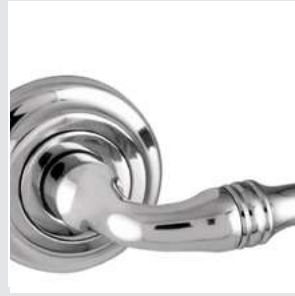

METROPOLIS
Waves