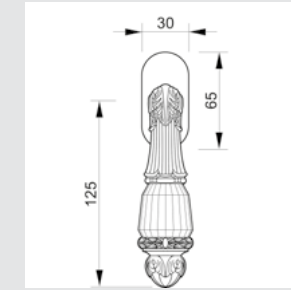

0V0741.B00.**
Applicable for right and left opening/hand.
Window handle with Swarovski crystal - Individual sale