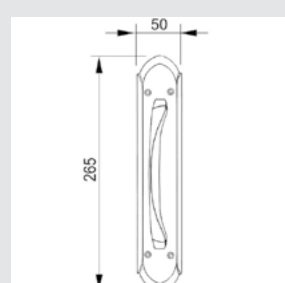

0M1304.000.**
Door pull handle on plate
- Individual sale -