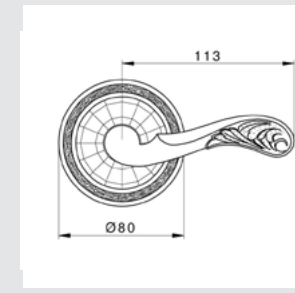

OR6260.000.**
Door handle on roses