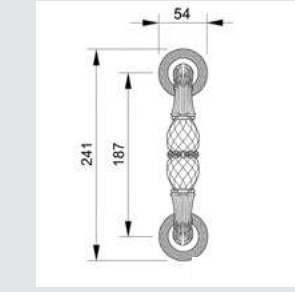

0N7005.S00.**
0N7005.SN0.**
Door pull handle on roses with Swarovski crystal - Individual sale -