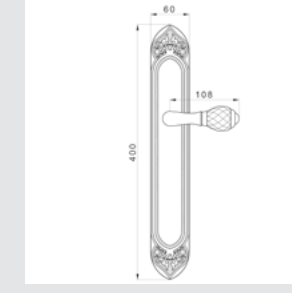

0M4406.SN0.01

Door pull handle on plate
60x400mm - Individual sale (1 unit)

0A4144.000.**
Door handle on plate

0A4444.000.**
Door handle on large plate

0A4160.000.**
Door handle on plate

With crystal

0A4140.000.**
0A4140.N00.**
Door handle on plate with Swarovski crystal