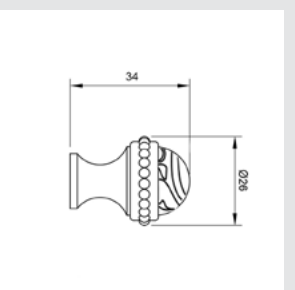

● OZ5785.TG0.**

Furniture knob with pearl pattern and tiger's eye gemstone - Individual sale