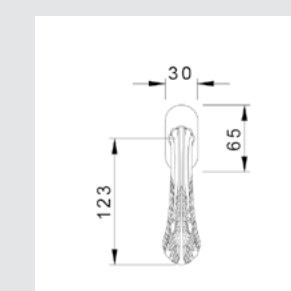

0V0724.000.**
Window handle - Individual sale
Applicable for right and left opening/hand.