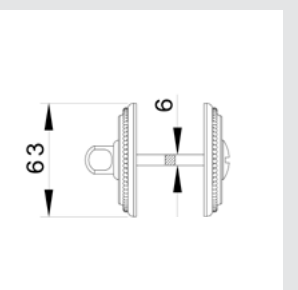

OWC085.6MM.**

Privacy button with pearl pattern - Individual sale