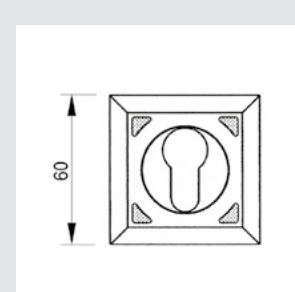

0EY066.000.**
Keyhole escutcheon - Individual sale