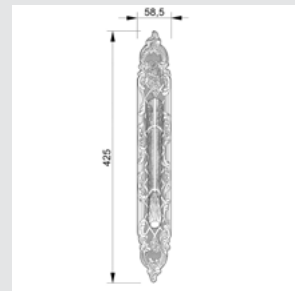

0M1603.B00.**

Door pull handle on plate - Individual sale -