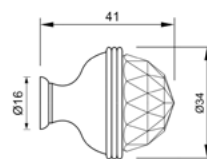

OZ5741.B00.**
OZ5741.BN0.**
Furniture knob with Swarovski crystal - Individual sale

OZ5738.B00.**
OZ5738.BN0.**
Furniture knob with Swarovski crystal - Individual sale