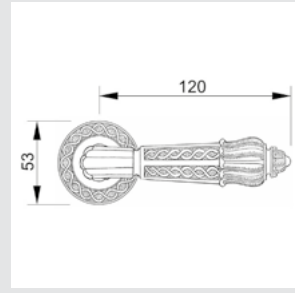

Door handle on roses
Ø 54mm - Set (2 units)

OR7041.N00.71

Door handle on roses
Ø 54mm - Set (2 units)

0A3041.000.71

Door handle on large plate
60x413mm - Set (2 units)

ON7005.S00.01

Door pull handle on roses
54x239mm - Individual sale (1 unit)

ON7005.SN0.01

Door pull handle on roses
54x239mm - Individual sale (1 unit)

OJ3007.SNZ85.71

Entrance door set with keyhole europrofile 85mm
60x466mm - Fixed knob

OJ3007.SZ85.01

Entrance door set with keyhole europrofile 85mm
60x466mm - Fixed knob

OM3005.S00.44

Door pull handle on plate
60x413mm - Individual sale (1 unit)

OM3005.SN0.01

Door pull handle on plate
60x413mm - Individual sale (1 unit)

0A3130.000.**
Door handle on plate

0A3030.000.**
Door handle on large plate