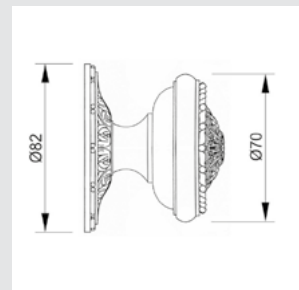

OC3616.000.**
Door fixed knob