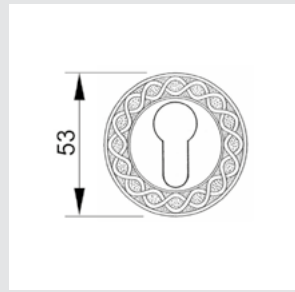

0EY070.000.**
Keyhole escutcheon - Individual sale