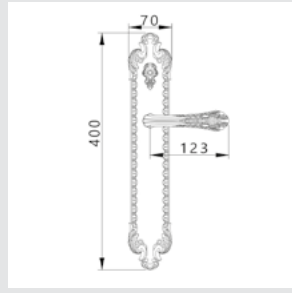

0A2424.000.**
Door handle on large plate