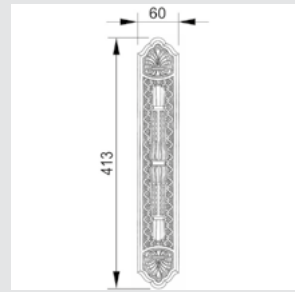

0M3002.000.**
Door pull handle on plate - Individual sale -