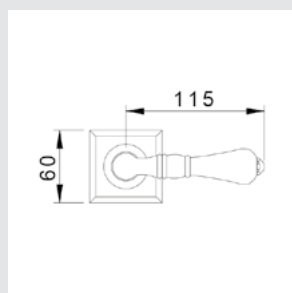

0EY064.000.62
Europrofile keyhole escutcheon
Ø60mm - Individual sale (1 unit)

0Z5739.LP0.50
Furniture knob
Ø 23 - Individual sale (1 unit)

URBE PRECIOUS

● 0A4769.LP0.**
Door handle on plate with lapis lazuli stone