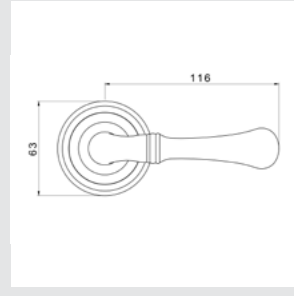

OR8688.000.**
Door handle on roses with waves pattern