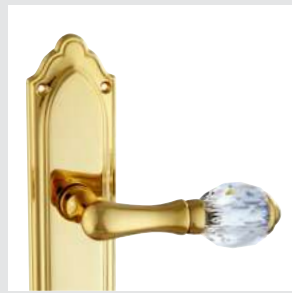

☉ 0A4340.000.**
● 0A4340.N00.**
Door handle on roses
with Swarovski crystal

☉ 0A9240.000.**
● 0A9240.N00.**
Door handle on roses
with Swarovski crystal

☉ 0R6040.000.**
● 0R6040.N00.**
Door handle on roses
with Swarovski crystal