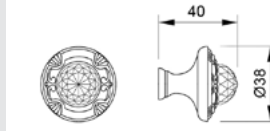

FURNITURE
KNOBS

OZ0696.000.**
Furniture knob - Individual sale

OZ5757.000.**
Furniture knob - Individual sale

OZ0711.000.**
Furniture knob - Individual sale

OZ5758.000.**
Furniture knob - Individual sale

OZ1181.000.**
Furniture knob - Individual sale

OZ1182.000.**
Furniture knob - Individual sale

OZ1183.000.**
Furniture knob - Individual sale

OZ5738.000.**
Furniture knob with Swarovski crystal - Individual sale

OZ5738.B00.**
OZ5738.BN0.**
Furniture knob with Swarovski crystal - Individual sale

OZ5739.000.**
Furniture knob with Swarovski crystal - Individual sale

OZ5739.B00.**
OZ5739.BN0.**
Furniture knob with Swarovski crystal - Individual sale

OZ5743.000.**
Furniture knob with Swarovski crystal - Individual sale

OZ5743.B00.**
OZ5743.BN0.**
Furniture knob with Swarovski crystal - Individual sale

OZ5744.000.**
Furniture knob with Swarovski crystal - Individual sale

OZ5744.B00.**
OZ5744.BN0.**
Furniture knob with Swarovski crystal - Individual sale

OZ5746.B00.**
OZ5746.BN0.**
Furniture knob with Swarovski crystal - Individual sale

OZ5747.000.**
Furniture knob with Swarovski crystal - Individual sale

OZ5741.000.**
Furniture knob with Swarovski crystal - Individual sale

STOPPERS

GENERAL NOTE: Fixing screw Ø 4mm. Recommended hole Ø 4,5mm

MATERIALS