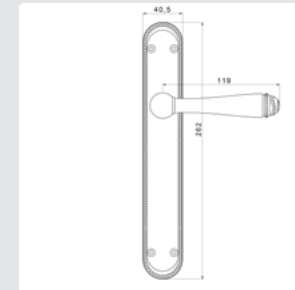

● OA4085.ML0.**

Door handle on plate with pearl pattern and malachite stone