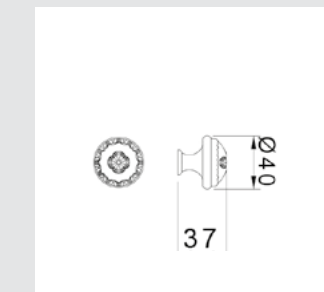

Ø 40mm - 0Z2404.000.**
Ø 33mm - 0Z2403.000.**
Furniture knob - Individual sale - Fixing screw Ø 4mm. Recommended Ø 4,5mm hole

0WC075.6MM.**
Privacy button

0M2424.000.**
Door pull handle on plate - Individual sale -