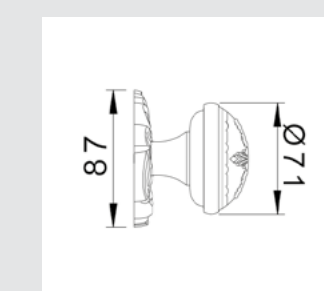

Turn knob - 0P7424.000.**
Fixed knob - 0C7424.000.**
Door knob on roses - Individual sale -