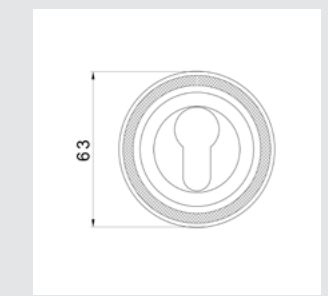

OA0381.000.**
Door handle on plate with Swarovski crystals

OEY081.000.**
Keyhole escutcheon with Swarovski crystals