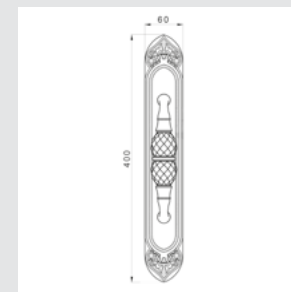

0M4406.S00.**
0M4406.SN0.**
Door pull handle on plate with Swarovski crystal - Individual sale -