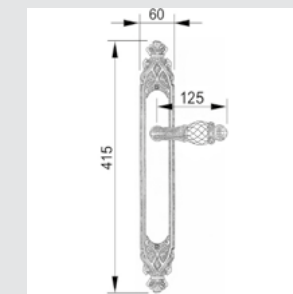

0J3407.S85Y.44

Entrance door set with keyhole europrofile 85mm
60x507mm

0A3534.000.**
Door handle on plate

0A3434.000.**
Door handle on large plate

0R7134.000.**
Door handle on roses

With crystal

0A3541.000.**
0A3541.N00.**
Door handle on plate with Swarovski crystal