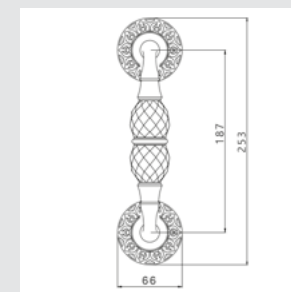

0N4406.S00.**
0N4406.SN0.**
Door pull handle on roses with Swarovski crystal - Individual sale -