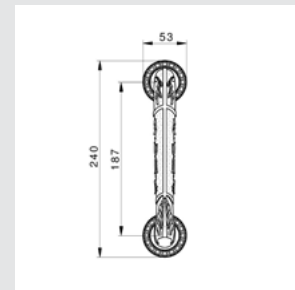

0N7003.000.**
Door pull handle on roses - Individual sale -