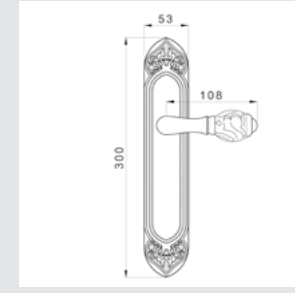

● OA4140.ML0.**
*Door handle on plate with
malachite stone*