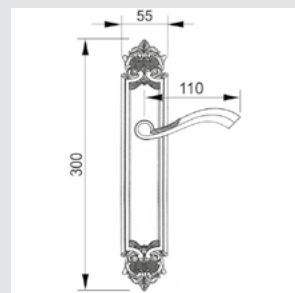

0A3800.000.**
Door handle on plate