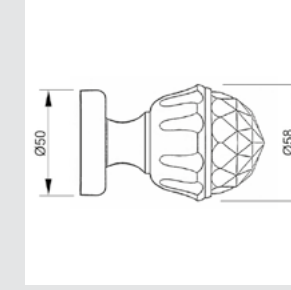

OP6045.000.**
OP6045.N00.**
Door turn knob
with Swarovski crystal