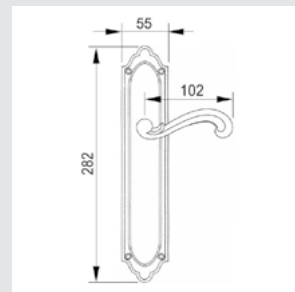

0A4330.000.01

Door handle on plate
55x282mm - Set (2 units)

0A9400.000.30

Door handle on plate
55x285mm - Set (2 units)

0A0695.000.**
Door handle on plate

0A1438.000.**
Door handle on plate

0A9400.000.**
Door handle on plate