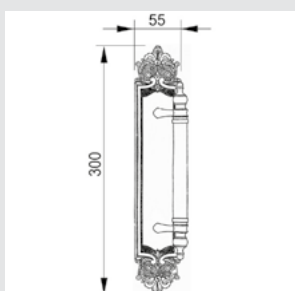

0M3802.000.**
Door pull handle on plate - Individual sale -

MATERIALS