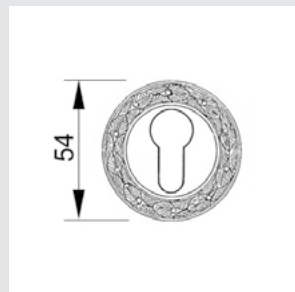

0EY065.000.**

Keyhole escutcheon - Individual sale