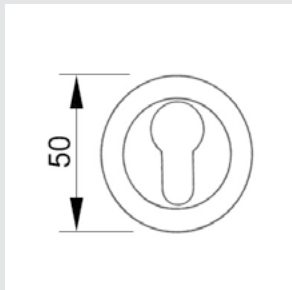

0EY060.000.**

Keyhole escutcheon - Individual sale