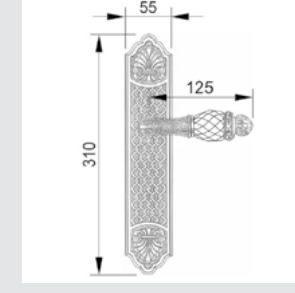

0A3141.000.**
0A3141.N00.**
Door handle on plate with Swarovski crystal