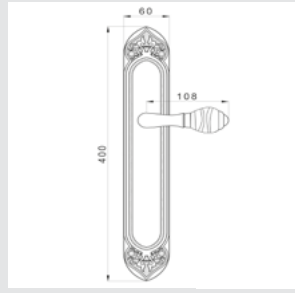

0N4406.ML0.01

Door pull handle on roses with malachite
66x253mm - Individual sale (1 unit)

MIHRAB PRECIOUS
WITH TIGER'S EYE STONE

● OA4140.TG0.**
*Door handle on plate with
tiger's eye stone*

● OA4440.TG0.
*Door handle on large plate
tiger's eye stone*