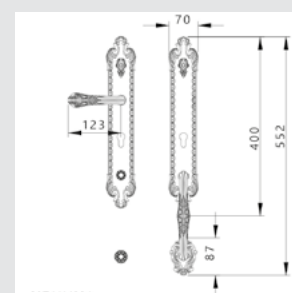

0J2417.85Y.**
Entrance door set with handle and keyhole europrofile 85mm