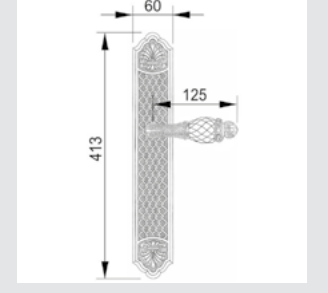

0A3041.000.**
0A3041.N00.**
Door handle on large plate with Swarovski crystal