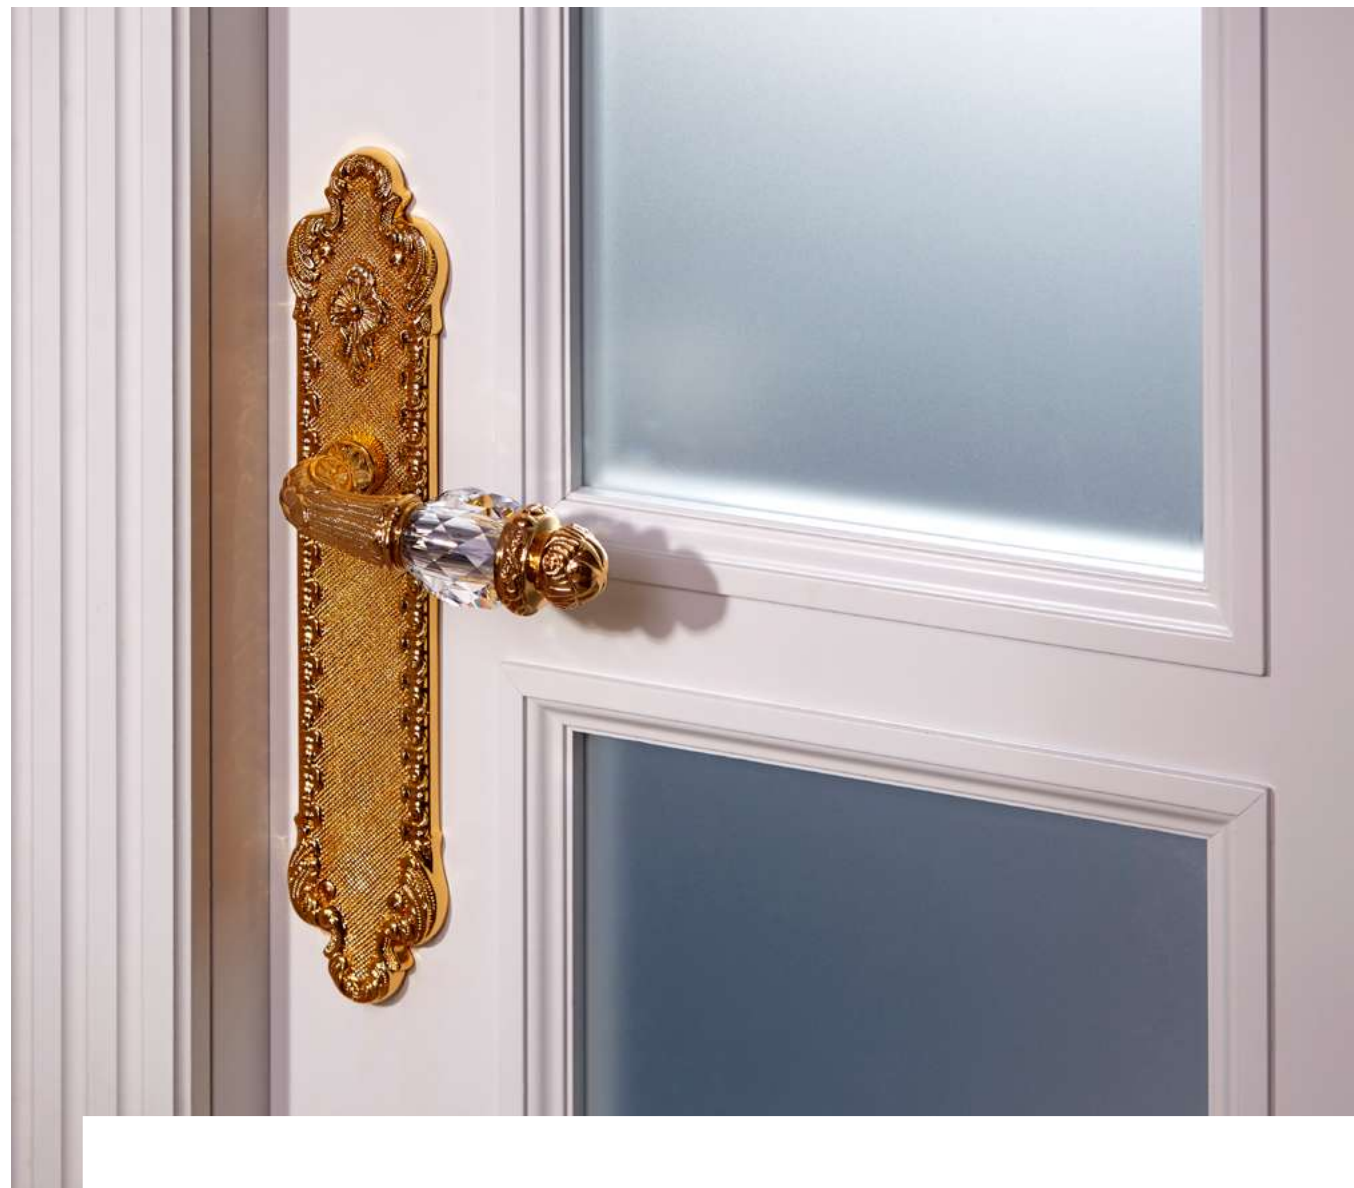

OJ2417.Z85.12

Entrance door set with keyhole europrofile 85mm and fixed knob 70x552mm

0A2841.000.01
Door handle on small plate
64x310mm - Set (2 units)

0A2441.N00.71
Door handle on large plate
70x400mm - Set (2 units)

OR7441.000.53
Door handle on roses
61x87mm - Set (2 units)

ON7405.S00.01
Door pull handle on roses
61x272mm - Individual sale (1 unit)

ON7405.SN0.01
Door pull handle on roses
61x272mm - Individual sale (1 unit)