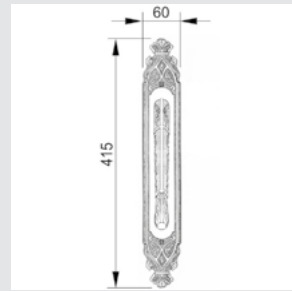

0M3402.000.**
Door pull handle on plate - Individual sale -