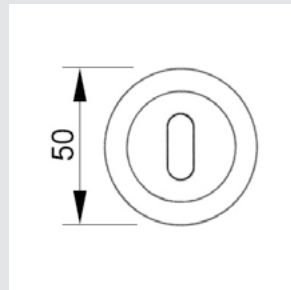

0BC060.000.**

Keyhole escutcheon - Individual sale