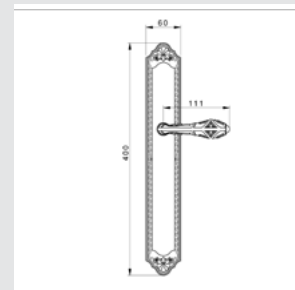

0A2934.000.**
Door handle on plate