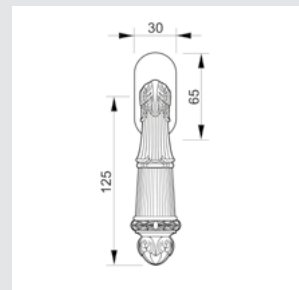

0V0720.000.**
Applicable for right and left opening/hand.
Window handle - Individual sale