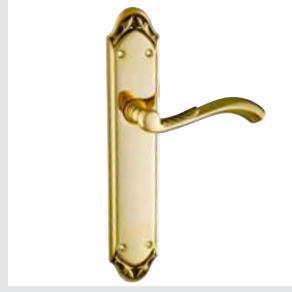

0A4330.000.01

Door handle on plate
55x282mm - Set (2 units)

0A9400.000.30

Door handle on plate
55x285mm - Set (2 units)

0A0695.000.**
Door handle on plate

0A1438.000.**
Door handle on plate

0A9400.000.**
Door handle on plate

0A4330.000.**
Door handle on plate

MATERIALS

Brass

Complete CLASICA Collection
with our original creations to
combine with all the designs
of the collection.

Among this iconic collection, you will find original door furniture and central knobs, fantastic window handles, elegant door pull handles and door knockers, keyhole and privacy button handles on roses inspired by historical architecture motifs sculpted in pure brass by expert artisan in Spain. This opulent collection gives to the decoration of the space a sophisticated character.