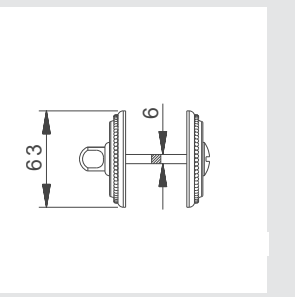

OWC085.6MM.**
Privacy button with pearl pattern