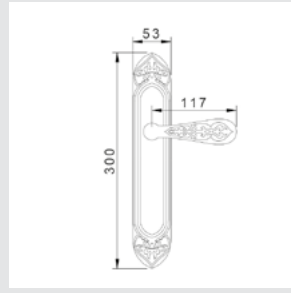

0M4406.SN0.01

Door pull handle on plate
60x400mm - Individual sale (1 unit)

0A4144.000.**
Door handle on plate

0A4444.000.**
Door handle on large plate

0A4160.000.**
Door handle on plate

With crystal

0A4140.000.**
0A4140.N00.**
Door handle on plate with Swarovski crystal