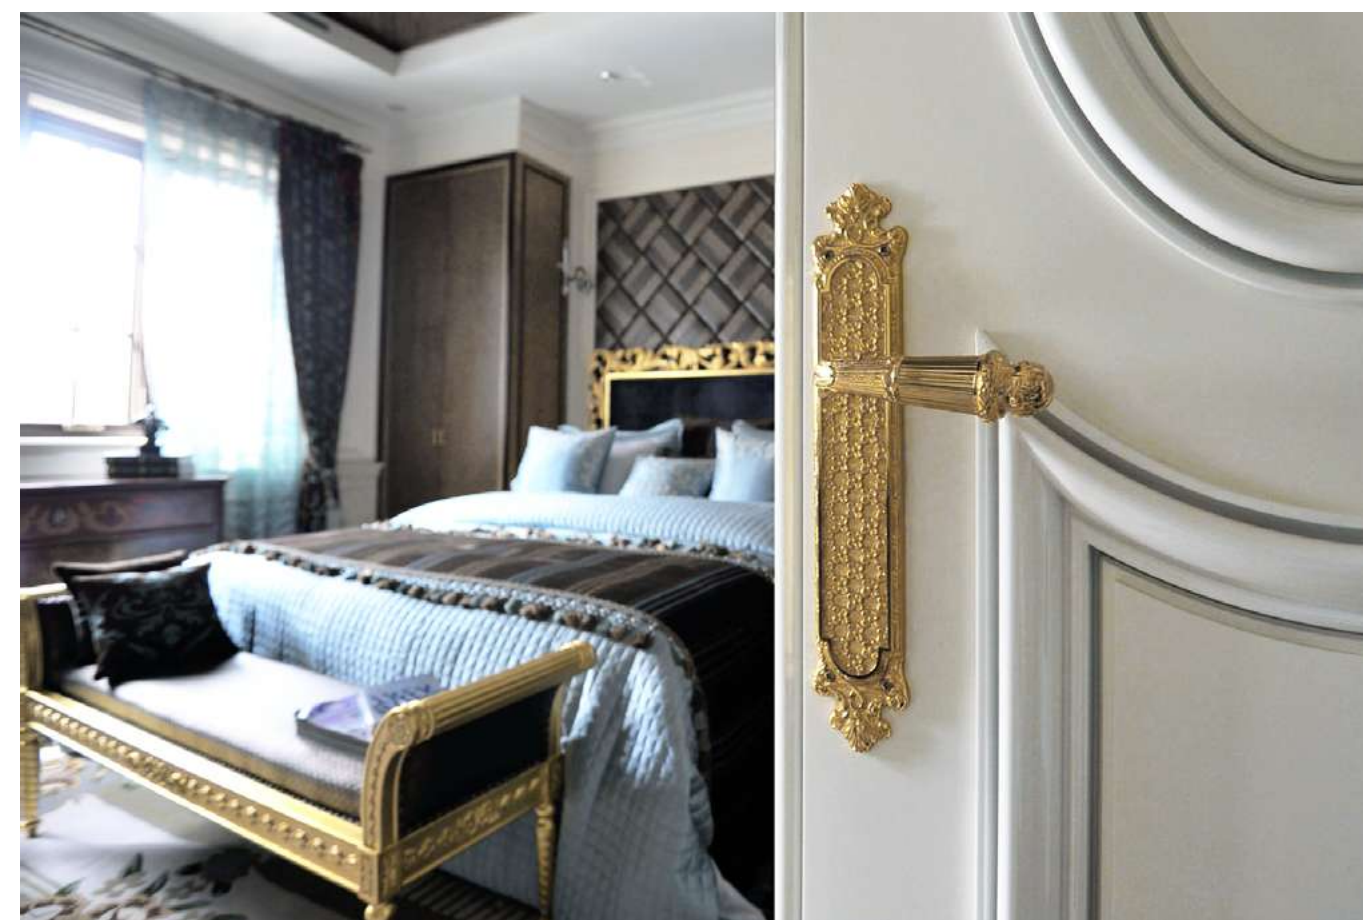

Custom your door hardware, you can combine the plate with different handle designs available.

Door handle on plate
55x350mm - Set (2 units)

Door pull handle on large plate
55x350mm - Individual sale (1unit)

0R6520.000.01

Door handle on roses
ø54mm - Set (2 units)

Europrofile keyhole escutcheon
ø54mm - Individual sale (1unit)

Capsule eyehole escutcheon
ø54mm - Individual sale (1unit)

Privacy button
ø54mm

*Recommended design