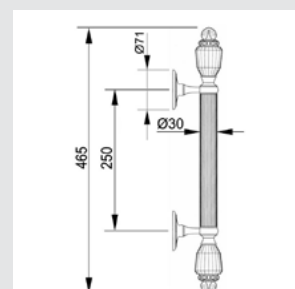

With crystal

Set - 0N4761.000.**
Individual sale - 0N4760.000.**
Door pull handle on roses

Set - 0N4761.N00.**
Individual sale - 0N4760.N00.**
Door pull handle on roses

Set - 0N4765.C00.**
Individual sale - 0N4764.C00.**
Door pull handle on roses