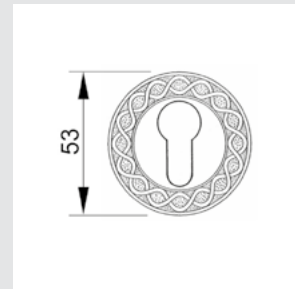

0EY070.000.**
Keyhole escutcheon - Individual sale