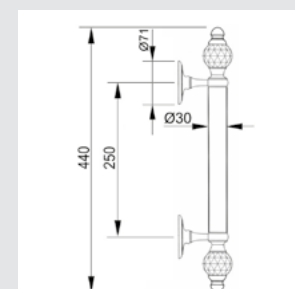

Set - 0N4763.000.**
Individual sale - 0N4762.000.**
Door pull handle on roses