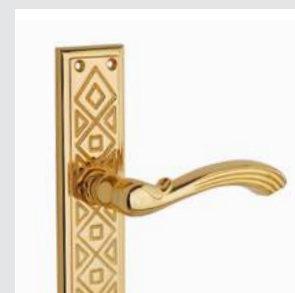

0R6675.000.72

Door handle on roses
ø60mm - Set (2 units)

0EY066.000.45

Europrofile keyhole escutcheon
ø60mm- Individual sale (1unit)

0BC066.000.45

Capsule keyhole escutcheon
ø60mm - Individual sale (1unit)

0WC066.6MM.01

Privacy button
ø60mm

0A4771.000.**
Door handle on plate

0A1871.000.**
Door handle on large plate

0R6471.000.**
Door handle on roses

0A1993.000.**
Door handle on plate

0A1993.85Y.**
Door handle on plate with keyhole
europrofile 85mm

0A1975.85Y.**
Door handle on plate with keyhole
europrofile 85mm

0EY064.000.**
Keyhole escutcheon - Individual sale

0BC064.000.**
Keyhole escutcheon - Individual sale

0WC064.6MM.**
Privacy button

0N6032.A00.**
Door pull handle on roses