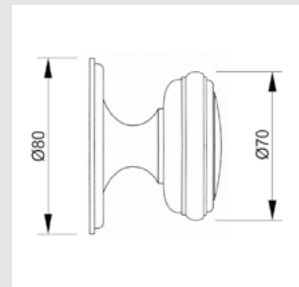

OC3316.000.**
Door fixed knob