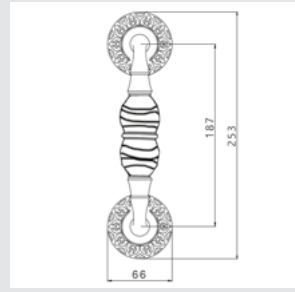

● 0N4406.TG0.**
*Door pull handle on roses with
tiger's eye stone - Individual sale -*