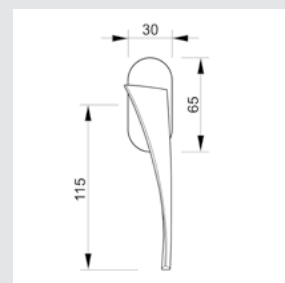

For right hand - 0V0752.D00.**
For left hand - 0V0752.Z00.**
Window handle - Individual sale