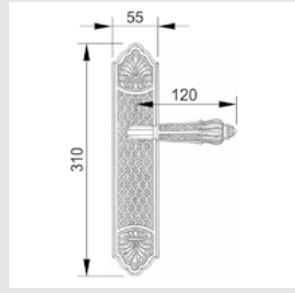

Door handle on roses
Ø 54mm - Set (2 units)

OR7041.N00.71

Door handle on roses
Ø 54mm - Set (2 units)

0A3041.000.71

Door handle on large plate
60x413mm - Set (2 units)

ON7005.S00.01

Door pull handle on roses
54x239mm - Individual sale (1 unit)

ON7005.SN0.01

Door pull handle on roses
54x239mm - Individual sale (1 unit)

OJ3007.SNZ85.71

Entrance door set with keyhole europrofile 85mm
60x466mm - Fixed knob

OJ3007.SZ85.01

Entrance door set with keyhole europrofile 85mm
60x466mm - Fixed knob

OM3005.S00.44

Door pull handle on plate
60x413mm - Individual sale (1 unit)

OM3005.SN0.01

Door pull handle on plate
60x413mm - Individual sale (1 unit)

0A3130.000.**
Door handle on plate

0A3030.000.**
Door handle on large plate