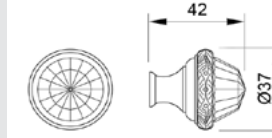

OZ5744.000.**
Furniture knob with Swarovski crystal - Individual sale