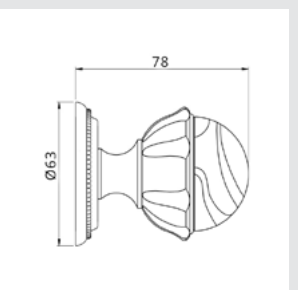

OEY085.000.**

Keyhole escutcheon with pearl pattern - Individual sale

OWC085.6MM.**

Privacy button with pearl pattern - Individual sale

● OZ5785.TG0.**

Furniture knob with pearl pattern and tiger's eye gemstone - Individual sale