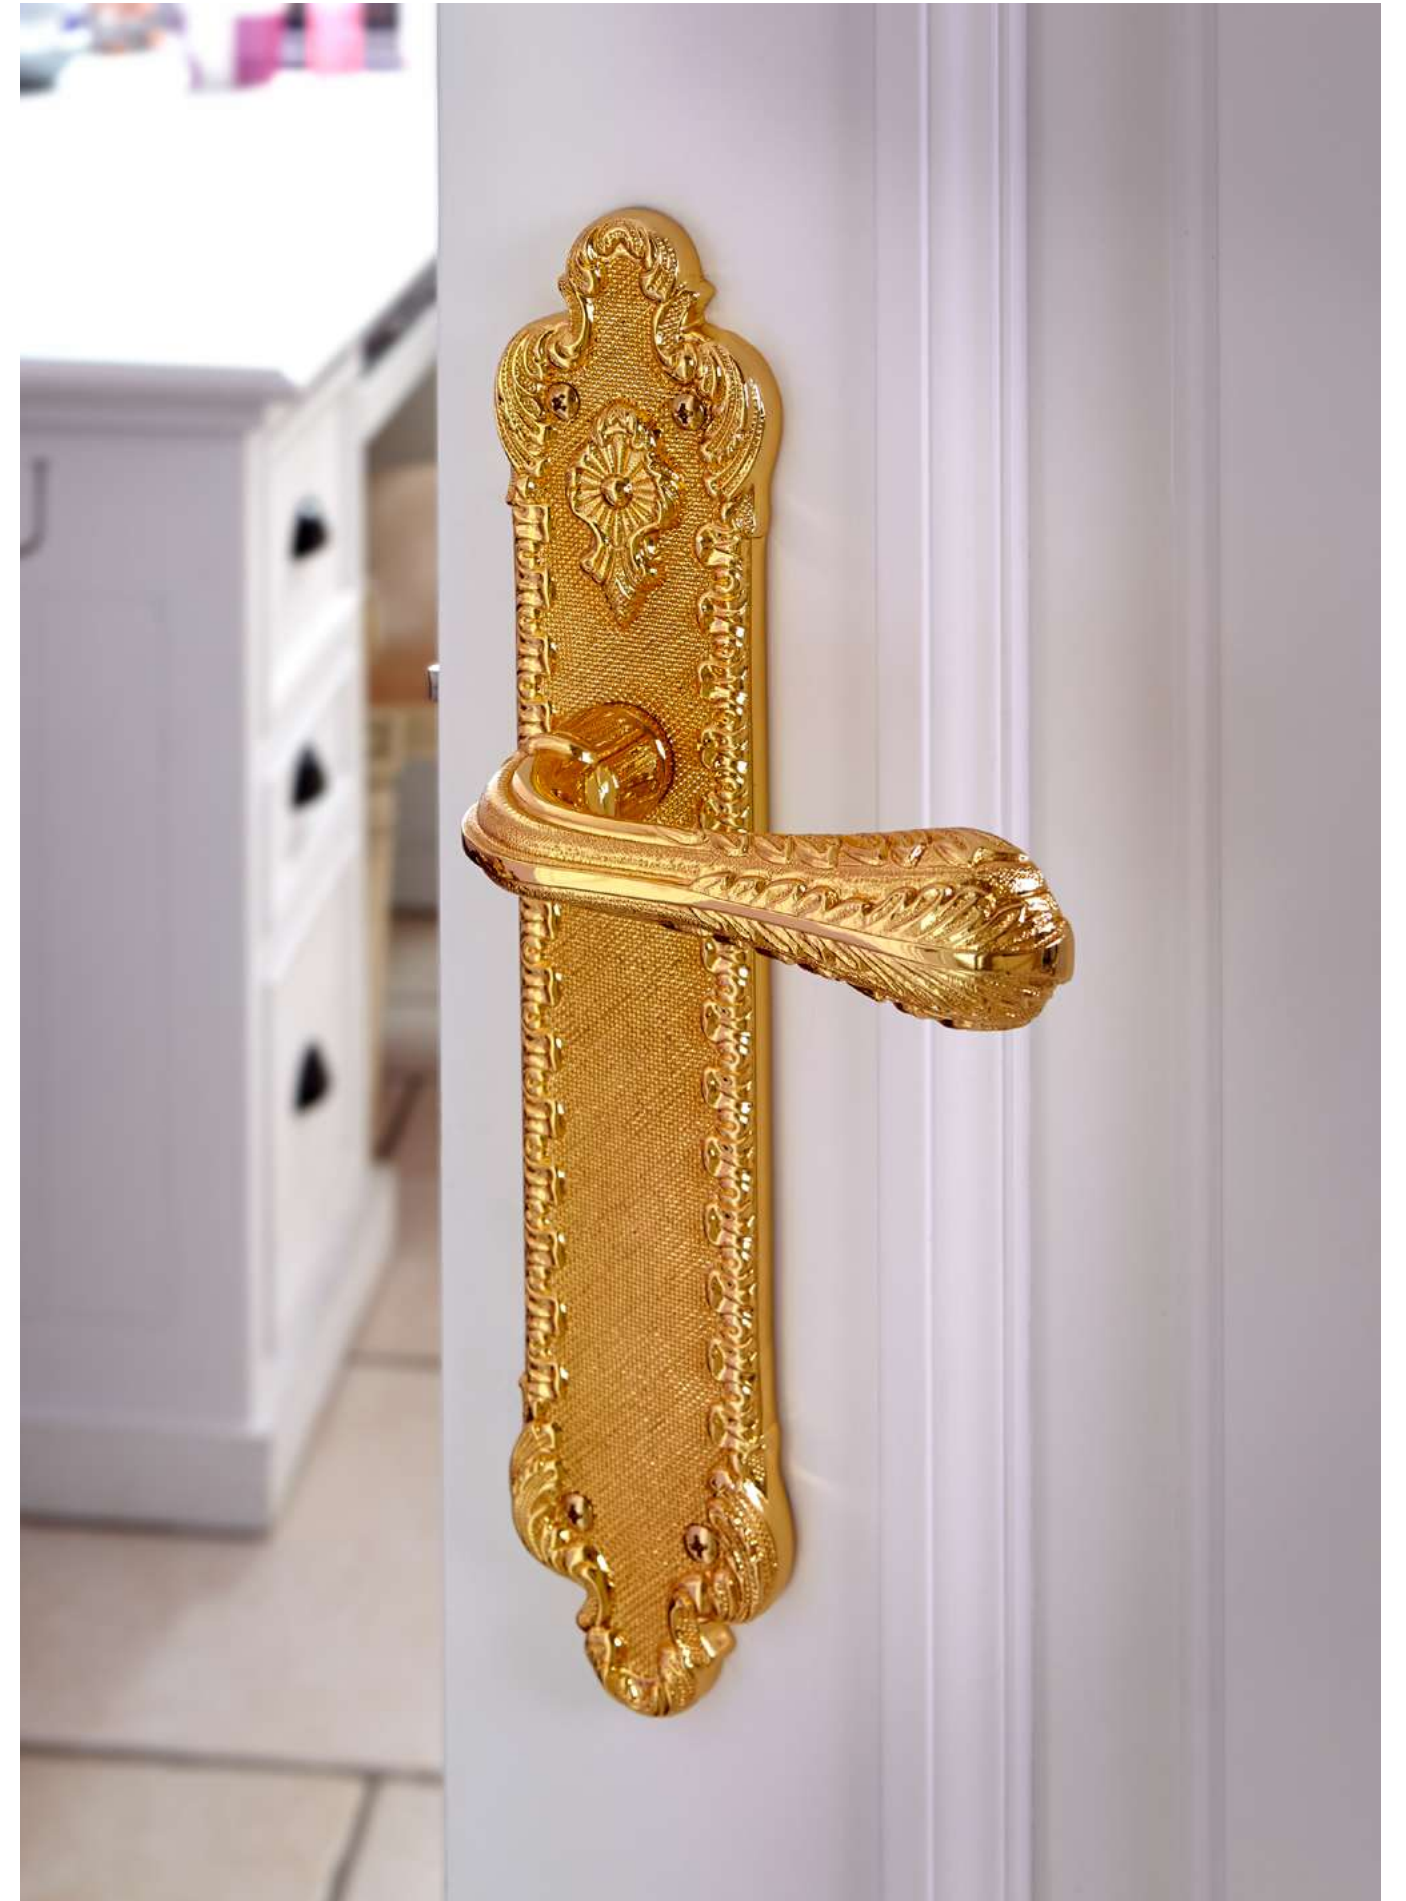

Is our most challenging design, because behind this spectacular design there is a great deal of craftsmanship. Long hours of expert work to achieve a unique handle.

This line deserves a majestic and voluminous rosette with an air of royalty and elegance.

Rounded and stylish, this rosette design dazzles with its elaborate wave-like details.

COMMON FOR THE COLLECTION

Among this iconic collection, you will find original door furniture and central knobs and fantastic window handles inspired by historical architecture motifs sculpted in pure brass by expert artisan in Spain.

0A2824.000.12

Door handle on small plate
64x310mm - Set (2 units)

0A2424.000.62

Door handle on large plate
70x400mm - Set (2 units)

OR7424.000.53
Door handle on roses
61x87mm - Set (2 units)

OR7424.000.01
Door handle on roses
61x87mm - Set (2 units)