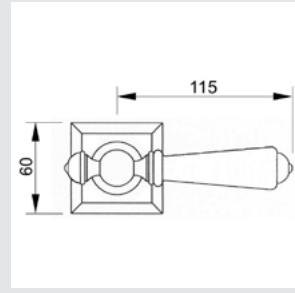

0WC066.6MM.01

Privacy button
ø60mm

0A4771.000.**
Door handle on plate

0A1871.000.**
Door handle on large plate

0R6471.000.**
Door handle on roses

0A1993.000.**
Door handle on plate

0A1993.85Y.**
Door handle on plate with keyhole
europrofile 85mm