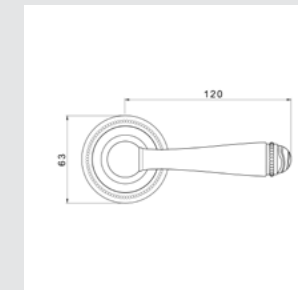

● OR8585.ML0.**

Door handle on roses with pearl pattern and malachite stone