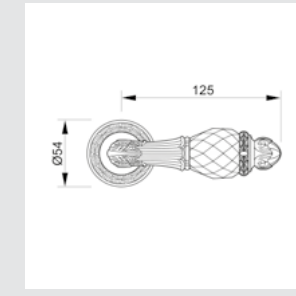

0R6541.000.**
0R6541.N00.**
Door handle on roses with Swarovski crystal