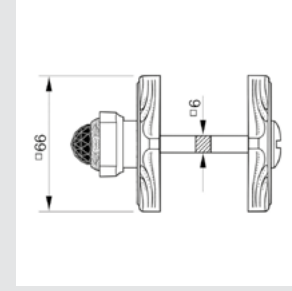

0WC073.B06.**
0WC073.BN6.**
Privacy button with Swarovski crystal