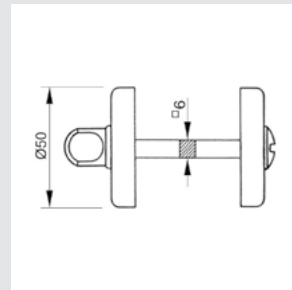

0WC060.6MM**

Privacy button

MATERIALS

Brass

Crystals from Swarovski: Clear Black