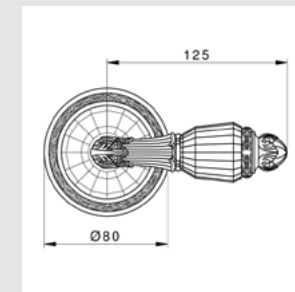

OR6241.B00.**
Door handle on roses with exclusive Swarovski crystal