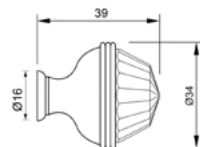

OZ5738.000.**
Furniture knob with Swarovski crystal - Individual sale