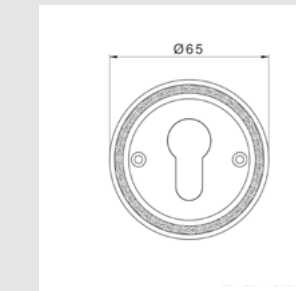

EY2719.B00.**
Keyhole scutcheon type