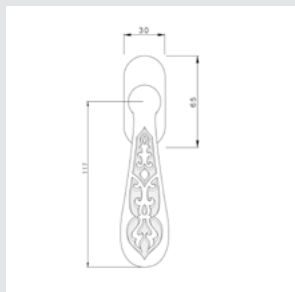

0V0744.000.**
Window handle - Individual sale

016010.0AR.99
Tilt turn window mechanism*

016009.0AR.99
Fixed accessory for oval rose*

*NOTE:

One of these two accessories must be included for installation.

If you do not have a mechanism, you will need 016010.0AR. 99.