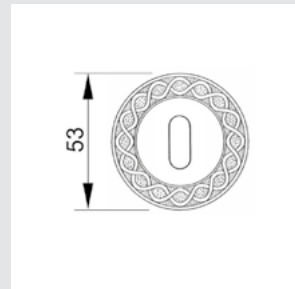

0BC070.000.**
Keyhole escutcheon - Individual sale