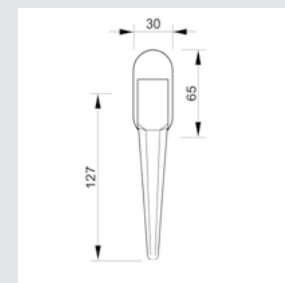

0V0754.000.**
Window handle - Individual sale