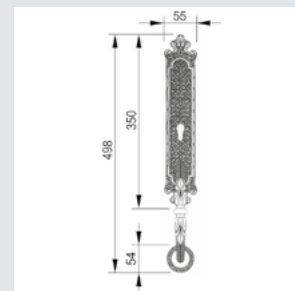

0X4631.D85.**
Push plate with pull handle and keyhole europrofile 85mm

MATERIALS