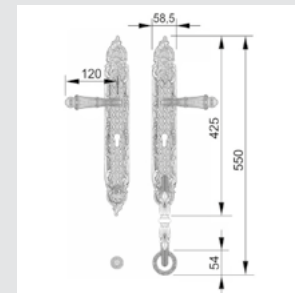

0J1606.85Y.**

Entrance door set with keyhole
europrofile 85mm