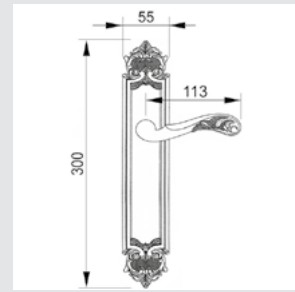

0A3860.000.**
Door handle on plate