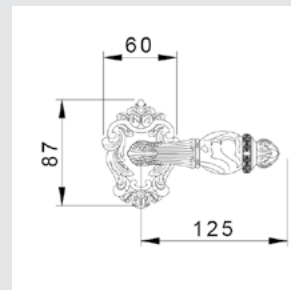

● OR7441.ML0.**
Door handle on roses malachite stone