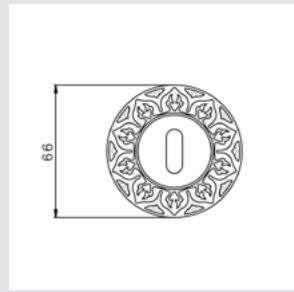

0BC044.000.**
Keyhole escutcheon - Individual sale