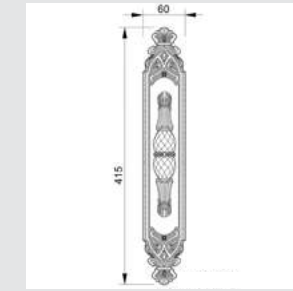

0M3405.S00.**
0M3405.SN0.**
Door pull handle on plate with Swarovski crystal - Individual sale -