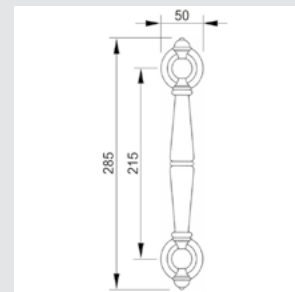

0A1975.85Y.**
Door handle on plate with keyhole
europrofile 85mm

0EY064.000.**
Keyhole escutcheon - Individual sale

0BC064.000.**
Keyhole escutcheon - Individual sale

0WC064.6MM.**
Privacy button

0N6032.A00.**
Door pull handle on roses