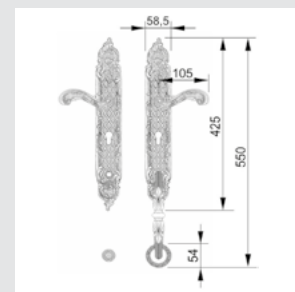

0J1605.85Y.**

Entrance door set with keyhole europrofile 85mm