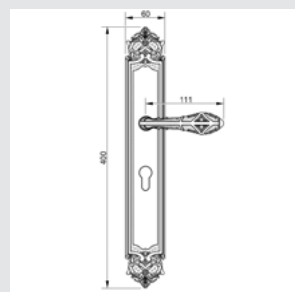

0A3734.85Y.**
Door handle on plate with keyhole