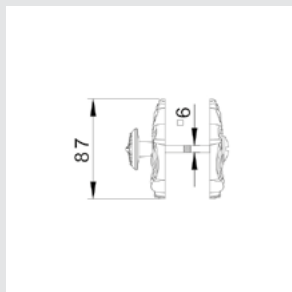

0WC074.6MM.**
Privacy button