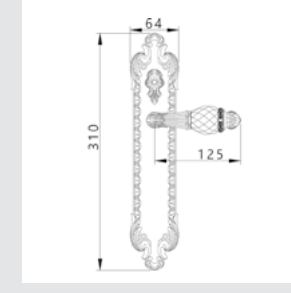

0A2841.000.**
0A2841.N00.**
Door handle on plate with Swarovski crystal