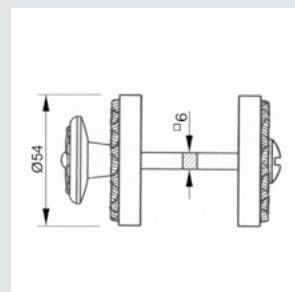

0WC065.6MM.**
Privacy button