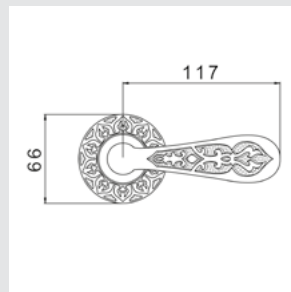

0R4444.000.**
Door handle on roses