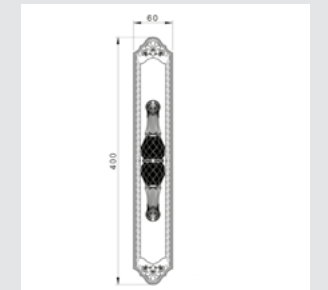

0M2905.SN0.**
0M2905.S00.**
Door pull handle on plate with Swarovski crystal - Individual sale -