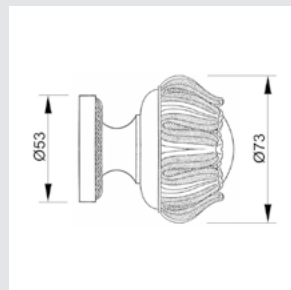

OC3016.000.**
Door fixed knob