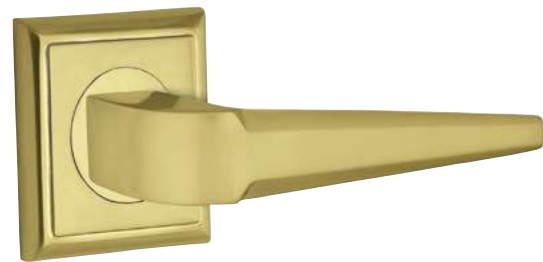

0M2304.000.45
Door pull handle on plate
47x260 - Individual sale (1unit)

0R6454.000.22

Door handle on roses
60x60 - Set (2 units)