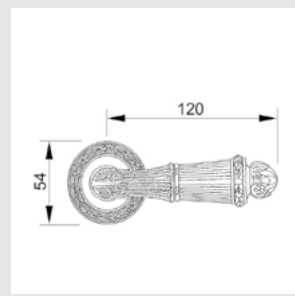

0M4605.SN0.12
Door pull handle on plate
55x350mm- Individual sale (1 unit)

0R6520.000.**
Door handle on roses