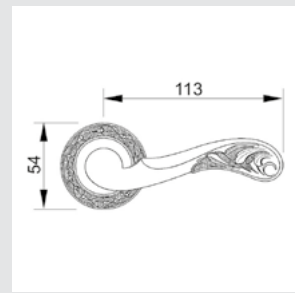

0R6560.000.**
Door handle on roses