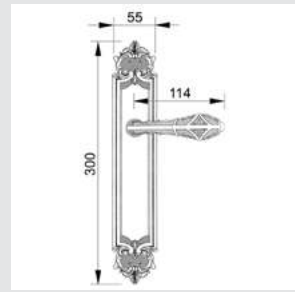

Thread M10 - For doors up to 70 mm thickness.

TYPE OF PRODUCTS

CODE	DESCRIPTION
A	Lever handle set on plate
C	Door fixed knob on plate
D	Door level knob set on plate
F	Door fixed knob on plate
J	Door entrance set - Includes lever handle and pull handle
M	Pull handle on plate
N	Pull handle on roses
P	Knob lever set on roses
R	Lever handle set on roses
S	Privacy knob
V	Window lever handle
EY	Key hole scutcheon rose - Euro profile cylinder hole
WC	Privacy knob set with emergency realise on roses
Z	Furniture knob

0A3720.85Y.34

Door handle on large plate with keyhole
60x400mm - Set (2 units)

0J3705.85Y.12

Entrance door set with keyhole europrofile 85mm
60x530mm - Set (2 units)

0M3802.000.34

Door pull handle on plate
55x300mm - Individual sale (1 unit)

0A3840.000.01
 Door handle on plate
 with Swarovski crystal 55x300mm
 - Set (2 units)

0A3840.N00.01
 Door handle on plate
 with Swarovski crystal
 55x300mm - Set (2 units)

0M3705.SN0.01
 Door pull handle on plate
 60x400mm - Individual sale (1 unit)

0J3705.SN85Y.34
 Entrance door set with keyhole
 europrofile 85mm
 60x536mm

0A3860.000.**
Door handle on plate

0A3834.000.**
Door handle on plate

0A3870.000.**
Door handle on plate

With crystal

0A3840.000.**
0A3840.N00.**
Door handle on plate with Swarovski crystal