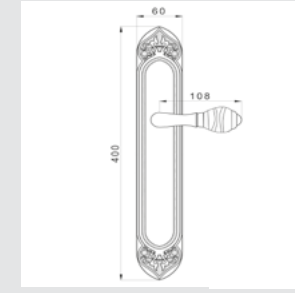

● OA4440.ML0.
*Door handle on large plate
malachite stone*