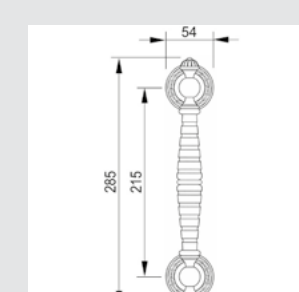

0N6532.E00.**
Door pull handle on roses