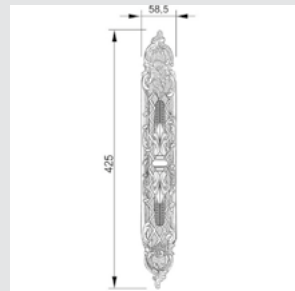

0M1602.000.**

Door handle on plate - Individual sale -