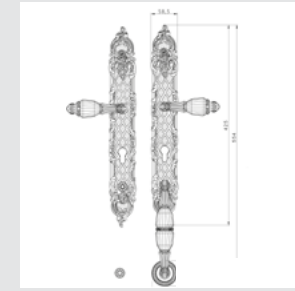

0J1605.S85Y.**

Entrance door set with handles and keyhole europrofile 85mm