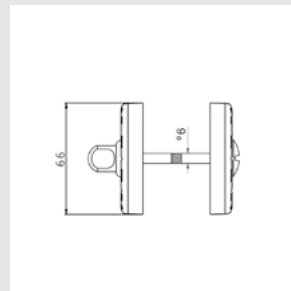

0WC044.6MM.**
Privacy button