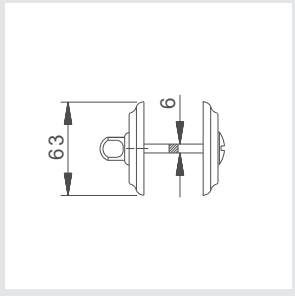

OWC086.6MM.**
Privacy button with waves pattern