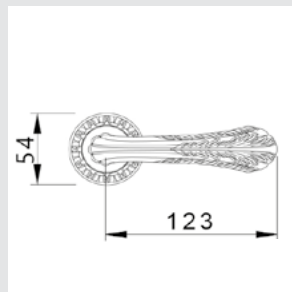

0R7524.000.**
Door handle on roses