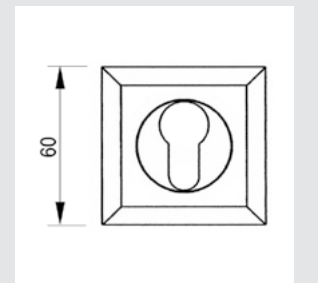

0WC064.6MM.**
Privacy button

0M2702.000.**
Door pull handle on plate
- Individual sale -

0N6403.000.**
Door pull handle on roses
- Individual sale -

0V0754.000.**
Window handle - Individual sale

0EY064.000.**
Keyhole escutcheon
- Individual sale -