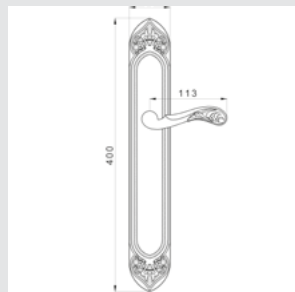

0A4460.000.**
Door handle on large plate