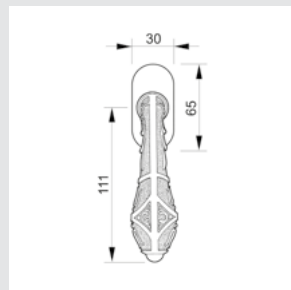

0V0734.000.**
Applicable for right and left opening/hand.
Window handle - Individual sale