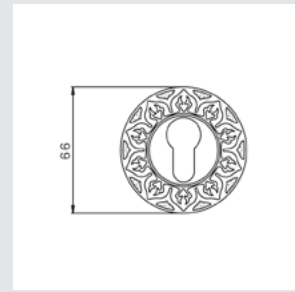

0EY044.000.**
Keyhole escutcheon - Individual sale