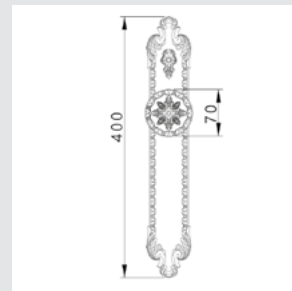

Ø 40mm - 0Z2404.000.**
Ø 33mm - 0Z2403.000.**
Furniture knob - Individual sale - Fixing screw Ø 4mm. Recommended Ø 4,5mm hole

0WC075.6MM.**
Privacy button

0M2424.000.**
Door pull handle on plate - Individual sale -