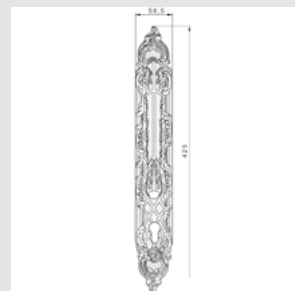

0N6505.000.**

Door pull handle on roses - Individual sale -

0M1602.000.**

Door handle on plate - Individual sale -

0M1603.B00.**

Door pull handle on plate - Individual sale -

0M1603.BY0.**

Door pull handle on plate and keyhole europrofile 85mm - Individual sale -