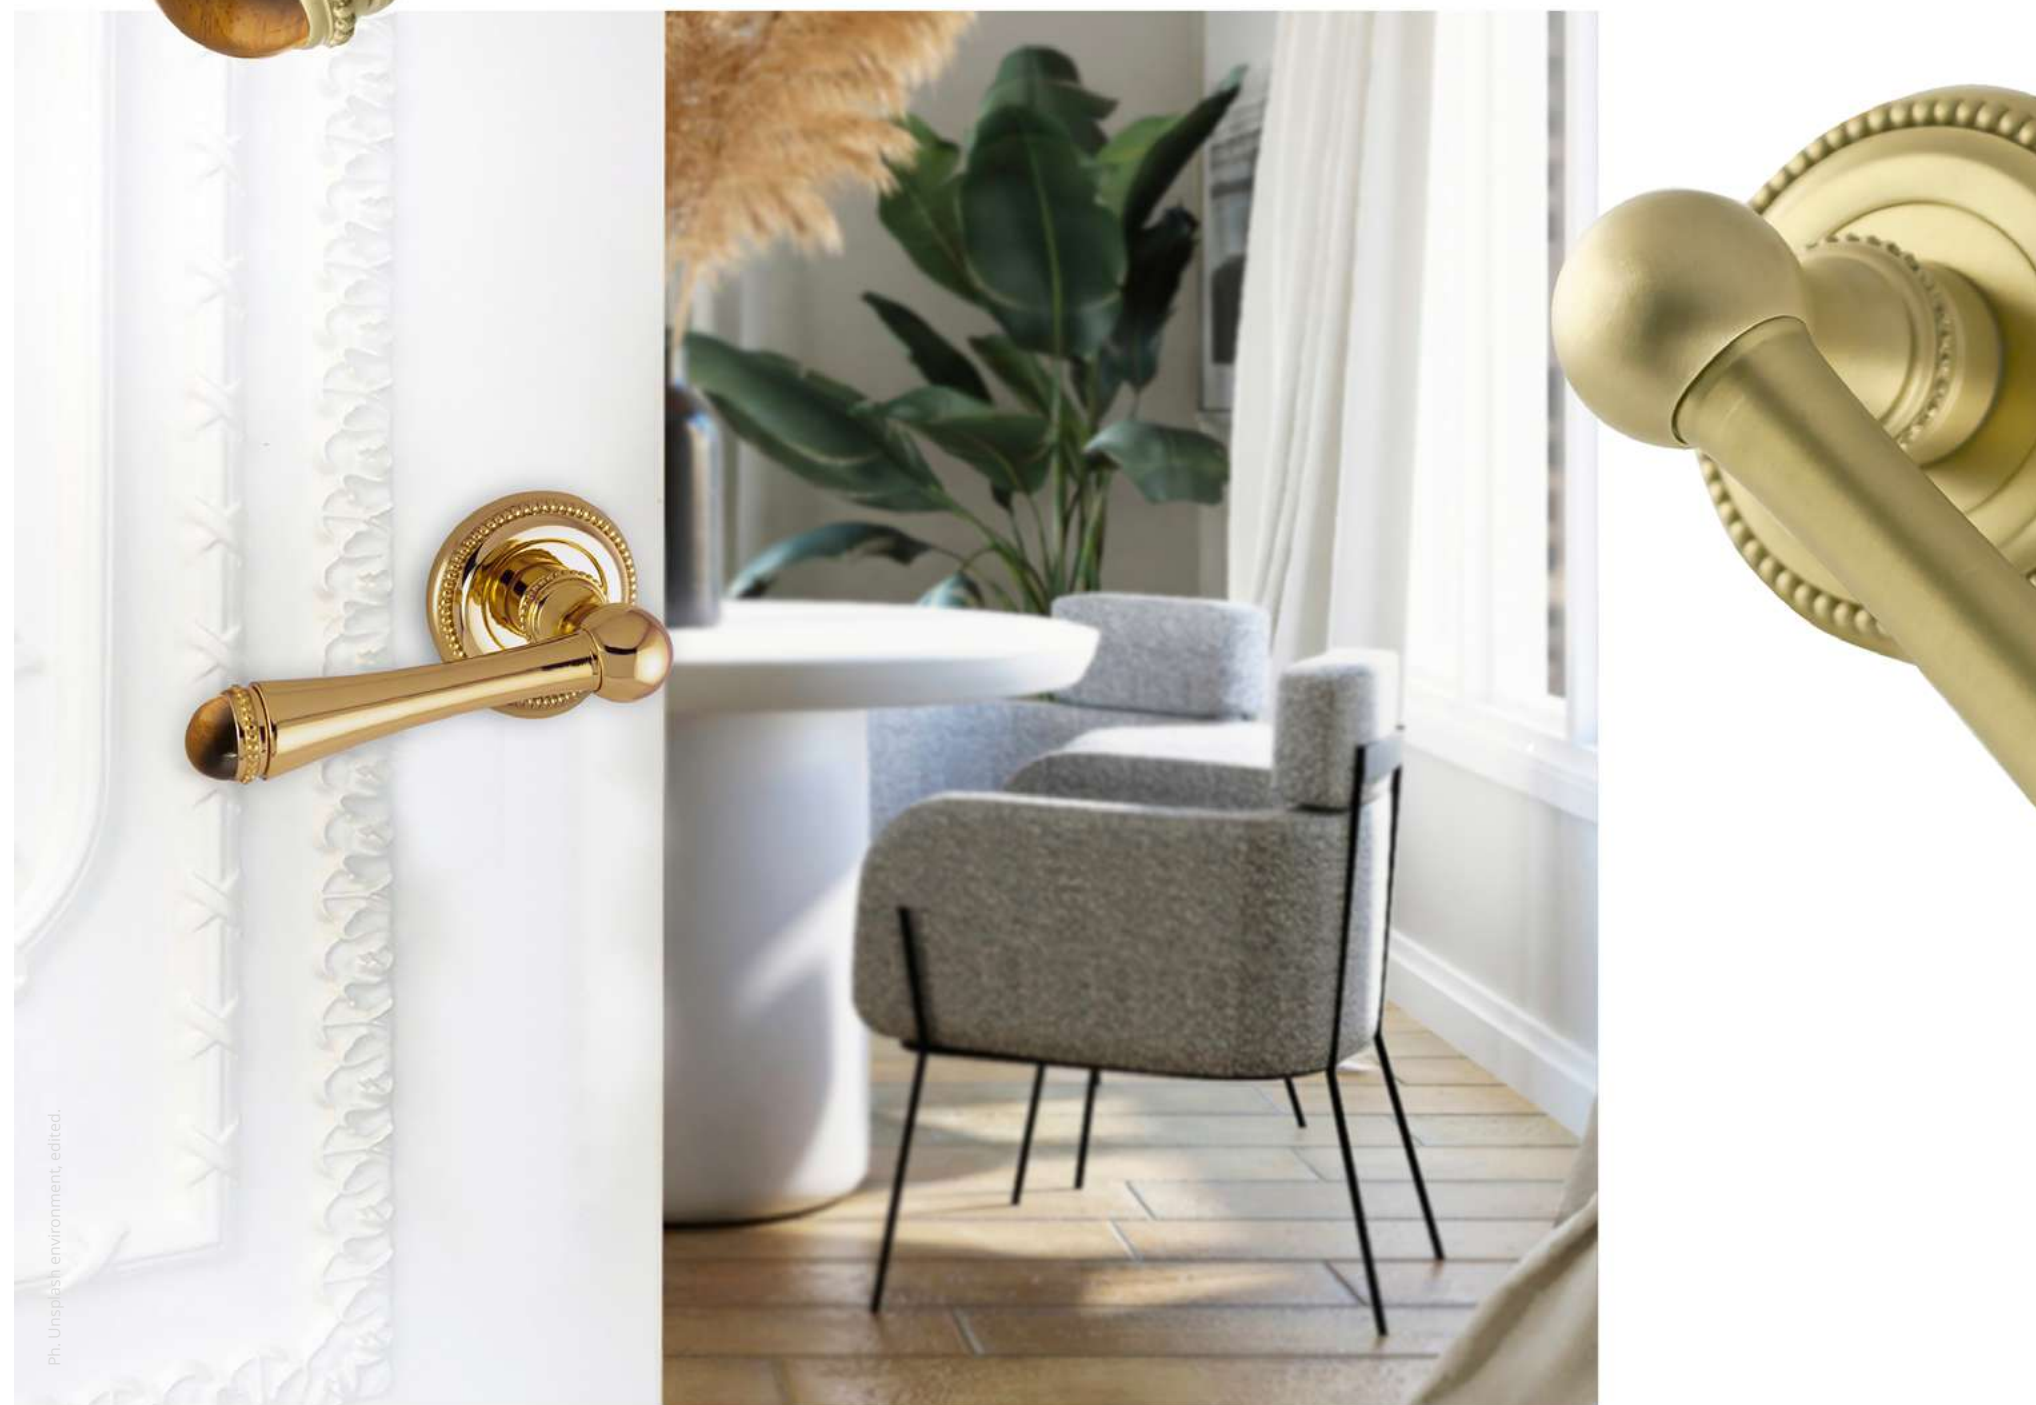

Open the Doors to the Beauty and Elegance of Nature with METROPOLIS PRECIOUS Collection

MIX & MATCH

OUR GEMSTONES

Ph. Unsplash environment, edited.

YOU CAN MATCH OUR GEMSTONES ACCORDING TO YOUR DECORATIVE NEEDS.

The collection is available with clear or rose Quartz, Malachite, Tiger's eye and lapis lazuli gemstone.