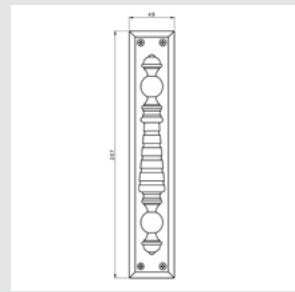

0M4731.E00.**
Door pull handle on plate