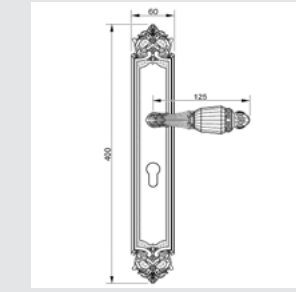

Thread M10 - For doors up to 70 mm thickness.

TYPE OF PRODUCTS

CODE	DESCRIPTION
A	Lever handle set on plate
C	Door fixed knob on plate
D	Door level knob set on plate
F	Door fixed knob on plate
J	Door entrance set - Includes lever handle and pull handle
M	Pull handle on plate
N	Pull handle on roses
P	Knob lever set on roses
R	Lever handle set on roses
S	Privacy knob
V	Window lever handle
EY	Key hole scutcheon rose - Euro profile cylinder hole
WC	Privacy knob set with emergency realise on roses
Z	Furniture knob

0J3705.SN85Y.34
 Entrance door set with keyhole
 europrofile 85mm
 60x536mm

0A3860.000.**
Door handle on plate

0A3834.000.**
Door handle on plate

0A3870.000.**
Door handle on plate

With crystal

0A3840.000.**
0A3840.N00.**
Door handle on plate with Swarovski crystal