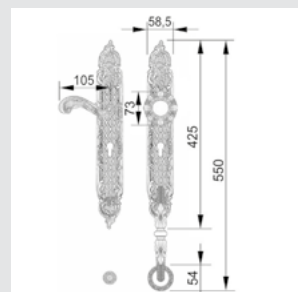

0J1609.Z85.**

Entrance door set with fixed knob and keyhole europrofile 85mm