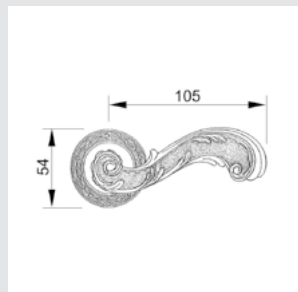

0A1716.000.**

Door handle on plate

0A1720.85Y.**

Door handle on plate with keyhole

0A1616.000.**

Door handle on large plate

0J1606.85Y.**

Entrance door set with keyhole
europrofile 85mm