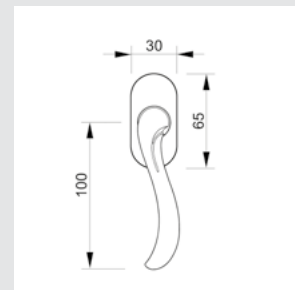

For right hand - 0V0795.D00.**
For left hand - 0V0795.Z00.**
Window handle - Individual sale