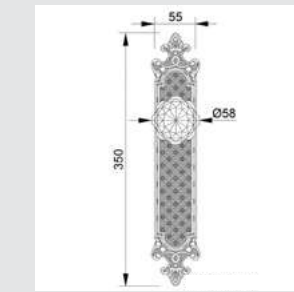

0D4645.000.**
0D4645.N00.**
Door pull knob on roses with Swarovski crystal - Turn knob