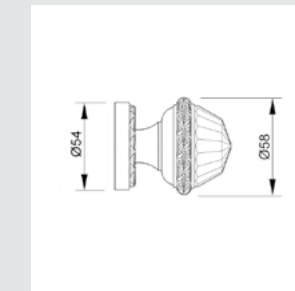

OP6548.000.**
Door knob with exclusive Swarovski crystal