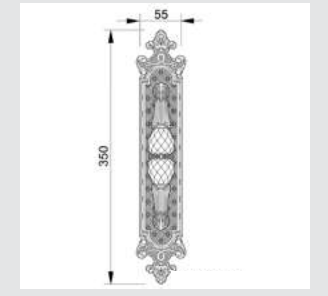

0M4605.S00.**
0M4605.SN0.**
Door pull handle on plate with Swarovski crystal - Individual sale -