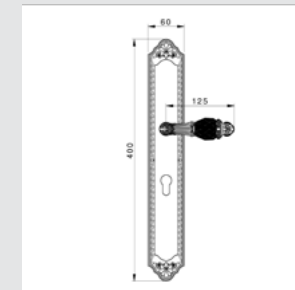

0A2941.N85.**
0A2941.B85Y.**
Door handle on plate with Swarovski crystal and keyhole