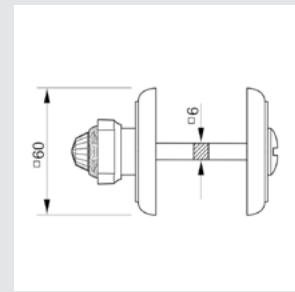

0WC064.B6MM.**
0WC064.BN6MM.**
Privacy button with
Swarovski crystal