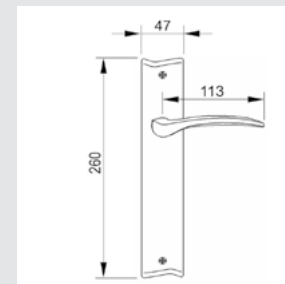

0WC064.6MM.**
Privacy button

0M2702.000.**
Door pull handle on plate
- Individual sale -

0N6403.000.**
Door pull handle on roses
- Individual sale -

0V0754.000.**
Window handle - Individual sale

0EY064.000.**
Keyhole escutcheon
- Individual sale -