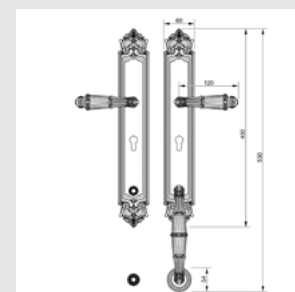

0J3705.85Y.**
Entrance door set with keyhole europrofile 85mm