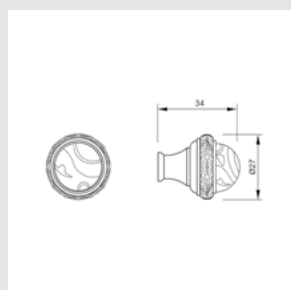

● OZ5743.ML0.**
Furniture knob with malachite stone - Individual sale -