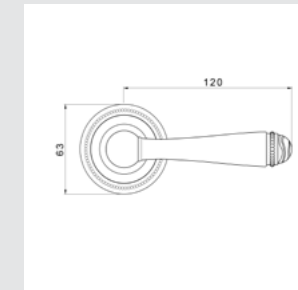

● OR8585.LP0.**

Door handle on roses with pearl pattern and lapis lazuli gemstone