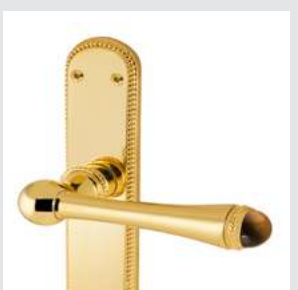

OWC085.6MM.**

Privacy button with pearl pattern - Individual sale

- OZ5785.QTP.**
- OZ5785.QTO.**

Furniture knob with pearl pattern and quartz gemstone - Individual sale

- OP8545.QTP.**
- OP8545.QTO.**

Door turn knob with pearl pattern and quartz gemstone