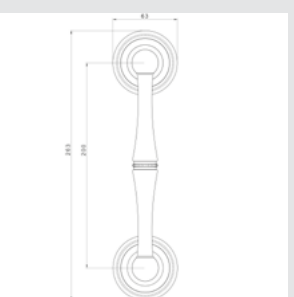

ON8532.000.**
Door pull handle on roses with pearl pattern