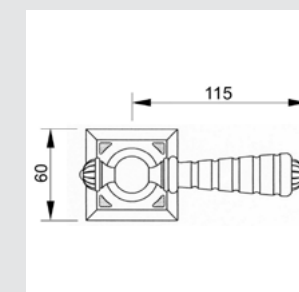

0R6675.000.**
Door handle on roses