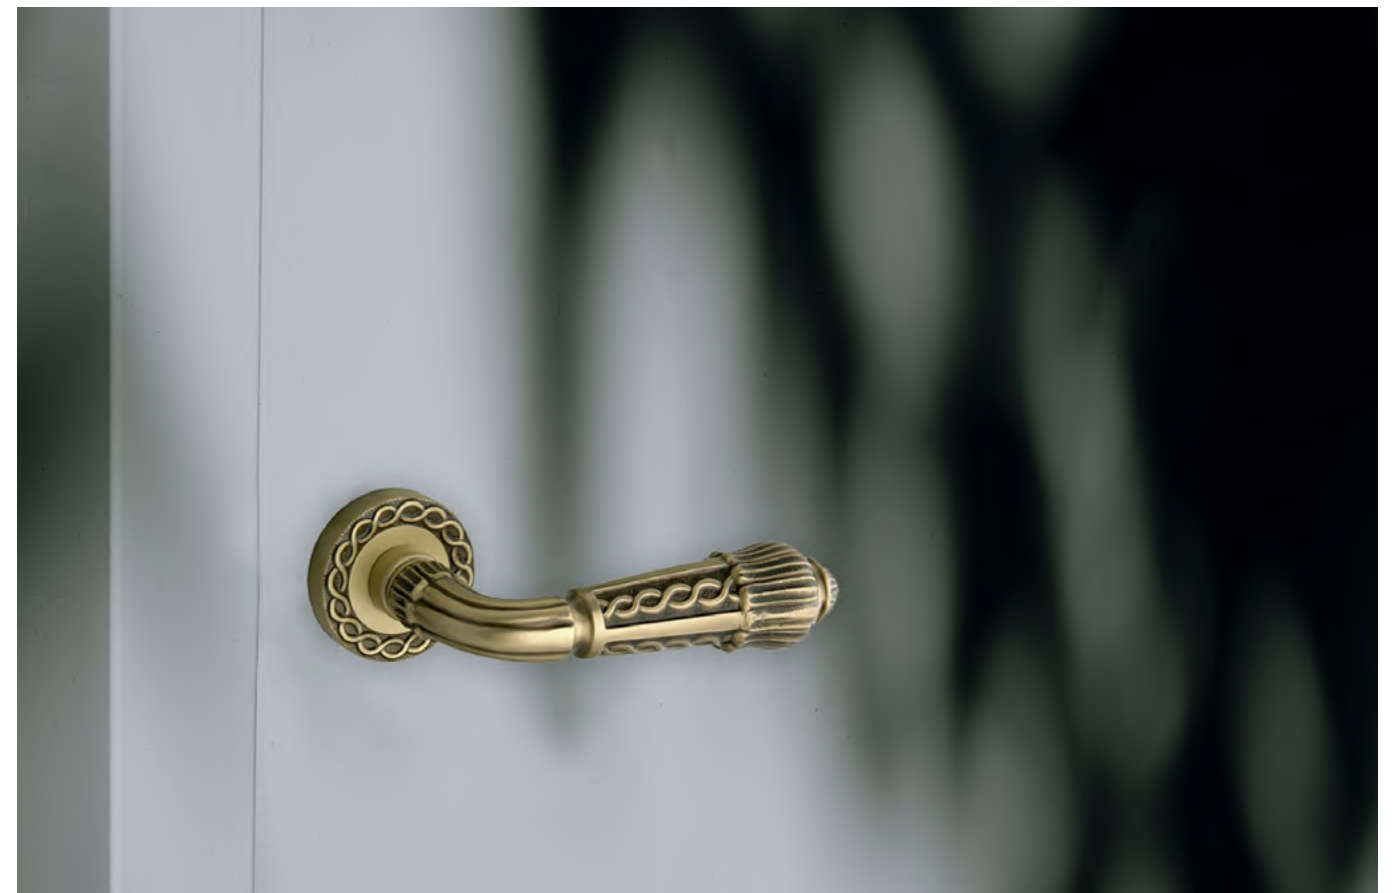

Custom your door hardware, you can combine the plate with different handle designs available.

*Recommended design

0R7030.000.44
Door handle on roses
Ø 53mm - Set (2 units)