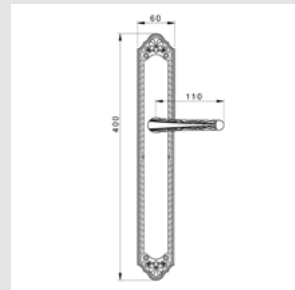

0A2932.000.**
Door handle on large plate