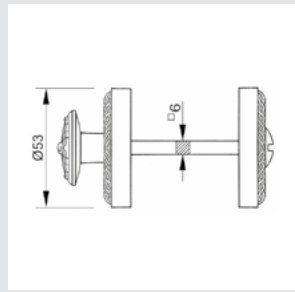

0WC070.6MM.**
Privacy button