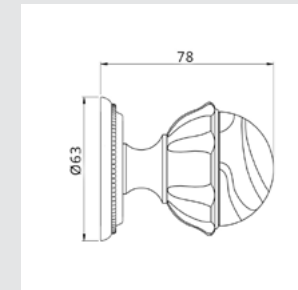

● OP8545.ML0.**

Door turn knob with pearl pattern and malachite gemstone