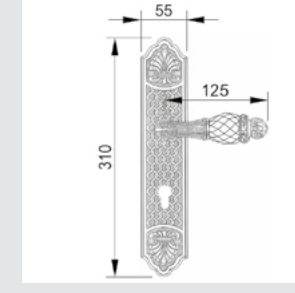

0A3141.85Y.**
0A3141.N85.**
Door handle on plate with Swarovski crystal and keyhole