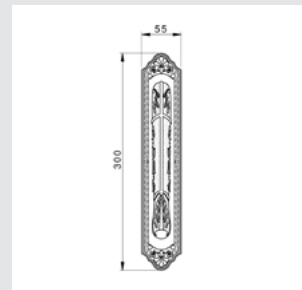

0M3203.000.**
Door pull handle on plate - Individual sale -