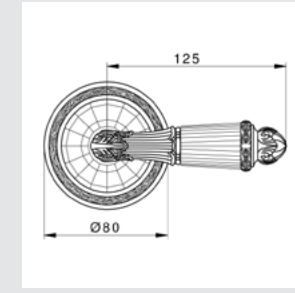

OR6220.000.**
Door handle on roses