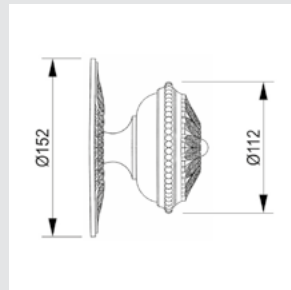

DOOR
KNOBS

OC0860.861.**
Door fixed knob