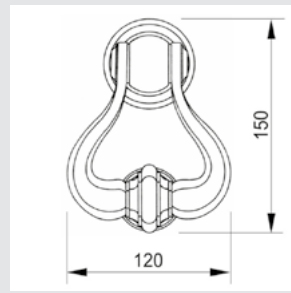

OK2573.B00.**

Door Knocker - Individual Sale