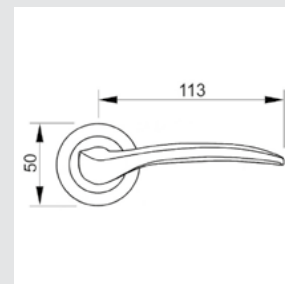

0R6751.000.**
Door handle on roses