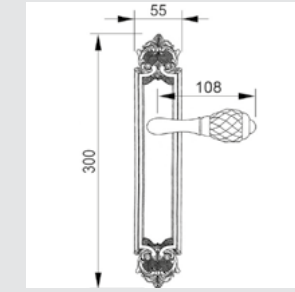

Thread M10 - For doors up to 70 mm thickness.

TYPE OF PRODUCTS

CODE	DESCRIPTION
A	Lever handle set on plate
C	Door fixed knob on plate
D	Door level knob set on plate
F	Door fixed knob on plate
J	Door entrance set - Includes lever handle and pull handle
M	Pull handle on plate
N	Pull handle on roses
P	Knob lever set on roses
R	Lever handle set on roses
S	Privacy knob
V	Window lever handle
EY	Key hole scutcheon rose - Euro profile cylinder hole
WC	Privacy knob set with emergency realise on roses
Z	Furniture knob

VARIATIONS

Possible variations on door hardware products.

CODE	DESCRIPTION
000	Lever handle set without keyhole
100	Half lever handle set - Right opening
200	Half lever handle set - Left opening
85Y	Lever handle set on plate with euro profile keyhole at 85mm
70P	Lever handle set on plate with privacy button at 70mm
90P	Lever handle set on plate with privacy button at 90mm
EY0	Lever handle set on roses with euro profile keyhole escutcheons
BC0	Lever handle set on roses with capsule keyhole escutcheons
BH0	Lever handle set on roses with english/dutch keyhole escutcheons

0A3720.85Y.34

Door handle on large plate with keyhole
60x400mm - Set (2 units)

0J3705.85Y.12

Entrance door set with keyhole europrofile 85mm
60x530mm - Set (2 units)

0M3802.000.34

Door pull handle on plate
55x300mm - Individual sale (1 unit)

0J3705.SN85Y.34
 Entrance door set with keyhole
 europrofile 85mm
 60x536mm

0A3860.000.**
Door handle on plate

0A3834.000.**
Door handle on plate

0A3870.000.**
Door handle on plate

With crystal

0A3840.000.**
0A3840.N00.**
Door handle on plate with Swarovski crystal