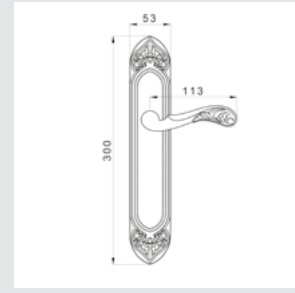

0N4406.S00.01

Door pull handle on roses
66x253mm - Individual sale (1 unit)

0N4406.SN0.01

Door pull handle on roses
66x253mm - Individual sale (1 unit)

0M4406.S00.01

Door pull handle on plate
60x400mm - Individual sale (1 unit)

0M4406.SN0.01

Door pull handle on plate
60x400mm - Individual sale (1 unit)

0A4144.000.**
Door handle on plate

0A4444.000.**
Door handle on large plate

0A4160.000.**
Door handle on plate

With crystal

0A4140.000.**
0A4140.N00.**
Door handle on plate with Swarovski crystal