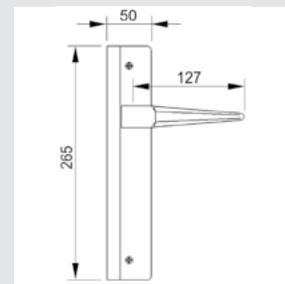

0A4752.000.**
Door handle on plate

0R6452.000.**
Door handle on roses

0M4704.000.**
Door pull handle on plate
- Individual sale -

0WC067.6MM.**
Privacy button

0A2754.000.**
Door handle on plate

0R6454.000.**
Door handle on roses