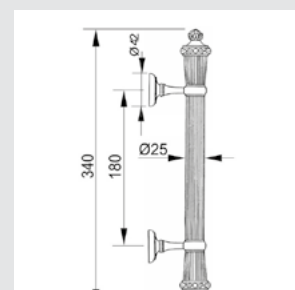

With crystal

BACK TO BACK PULL HANDLE ASSEMBLY SYSTEM

PREVIOUS HOLES IN WOOD OR GLASS

Example

INSTALLATION

1. Screw the stud on the external pull handle.
2. Threading the piece on the stub.
3. Threading the nut on the stud.
4. Screw the internal pull handle on the piece 2

MATERIALS

Brass

Crystals from Swarovski: Clear Black