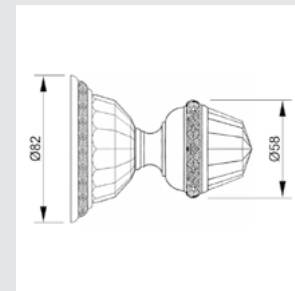

OP6248.000.**
Door knob with exclusive Swarovski crystal