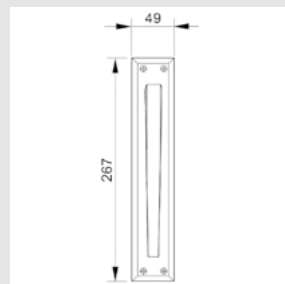

0M4704.000.**
Door pull handle on plate
- Individual sale -