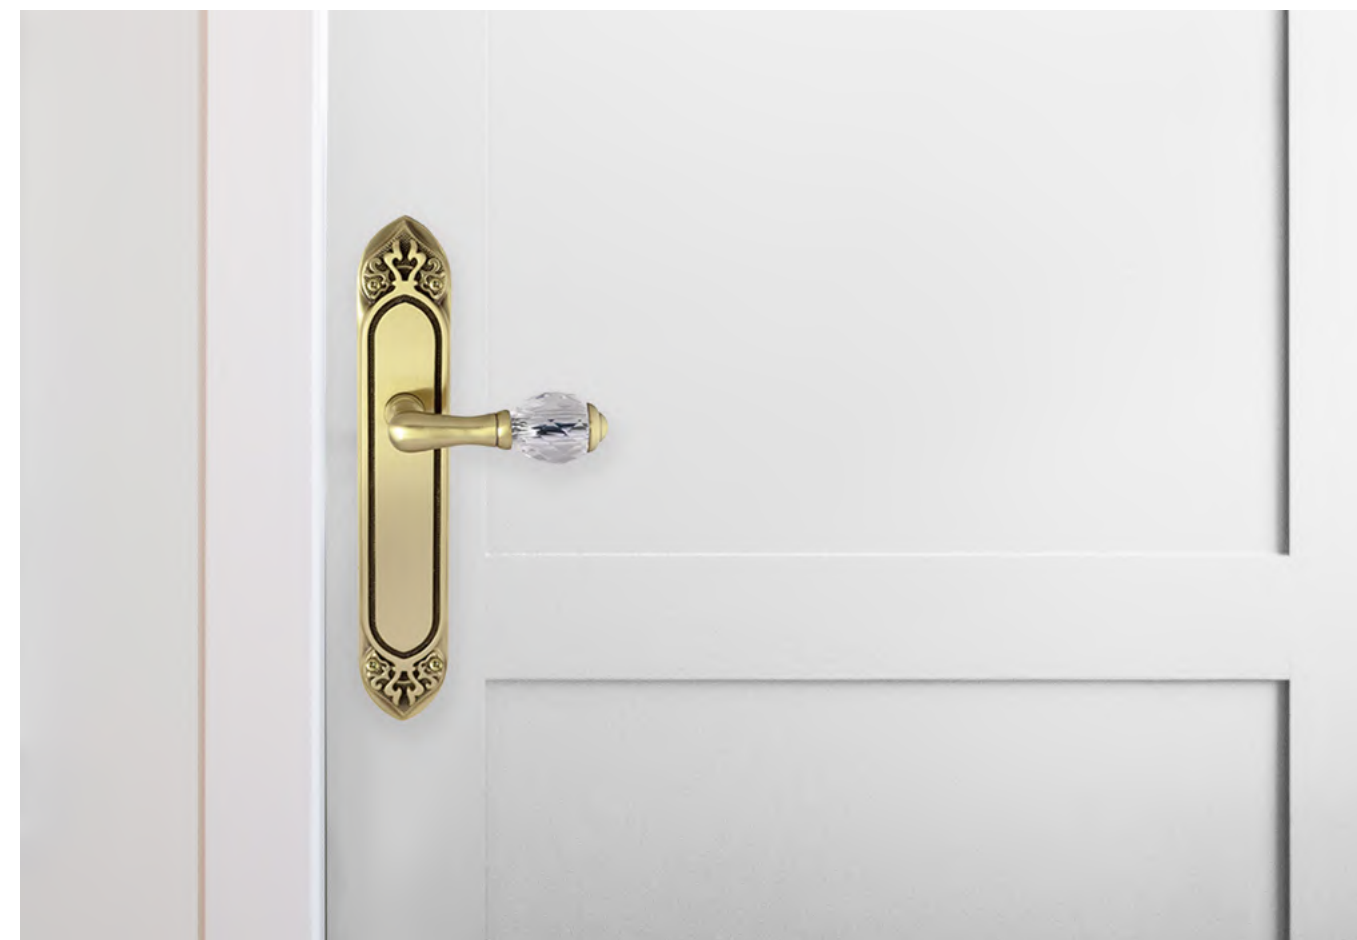

0EY044.000.01

Europrofile keyhole escutcheon
Ø 66mm - Individual sale (1 unit)

0WC044.6MM.01

Privacy button
Ø 66mm

0A4440.N00.71

Door handle on large plate with black Swarovski crystal
60x400mm - Set (2 units)