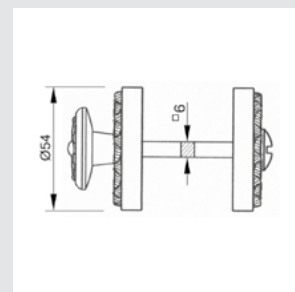

0WC065.6MM.**
Privacy button