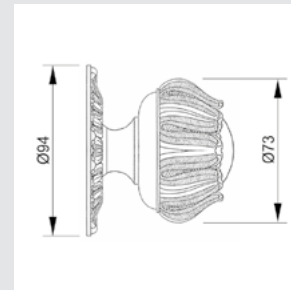

OC0651.652.**
Door fixed knob