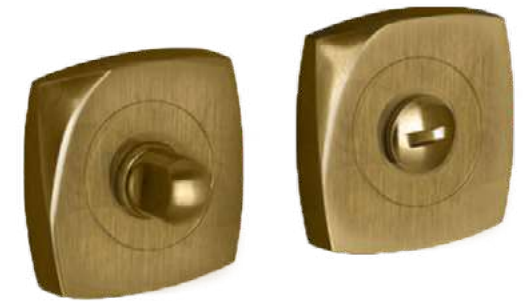

0A2754.000.22

Door handle on large plate
50x265 - Set (2 units)

0R6454.000.22

Door handle on roses
60x60 - Set (2 units)

0EY064.000.22

Europrofile keyhole escutcheon
60x60 - Individual sale

0WC064.6MM.22

Privacy button
60x60

ON6403.000.62

Door pull handle on roses
60x206 - Individual sale (1 unit)

OM2702.000.01

Door pull handle on plate
50x265 - Individual sale (1 unit)

OV0754.000.01

Window handle
30x65 - Individual sale (1 unit)

0A1353.000.45
Door handle on large plate
50x265 - Set (2 units)

0EY068.000.45
Europrofile keyhole escutcheon
54x54 - Individual sale

0WC068.6MM.45
Privacy button
54x54

0R6853.000.45
Door handle on roses
54x54 - Set (2 units)