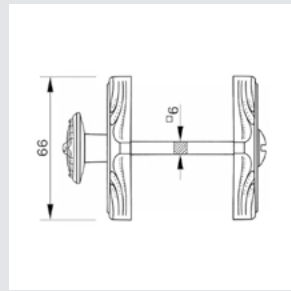

0WC073.6MM.**
Privacy button