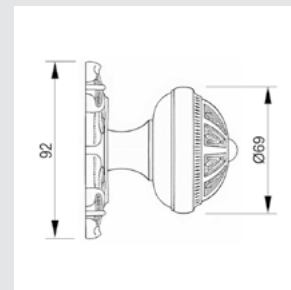

OC3416.000.**
Door fixed knob