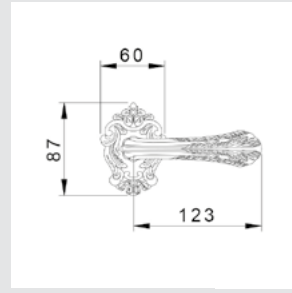

0R7424.000.**
Door handle on roses