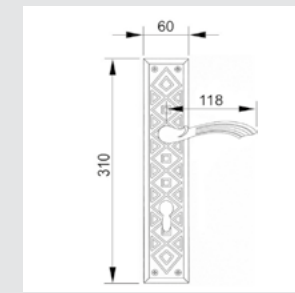

0WC066.6MM.01

Privacy button
ø60mm

0A4771.000.**
Door handle on plate

0A1871.000.**
Door handle on large plate

0R6471.000.**
Door handle on roses

0A1993.000.**
Door handle on plate

0A1993.85Y.**
Door handle on plate with keyhole
europrofile 85mm