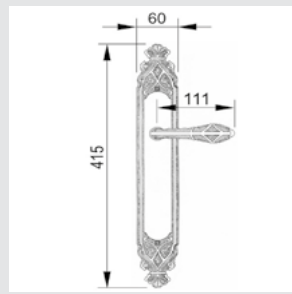

0A3800.000.34

Door handle on plate
55x300mm - Set (2 units)

**Recommended design*

0A3870.000.01

Door handle on plate
55x300mm - Set (2 units)

0R6560.000.44

Door handle on roses
ø54mm - Set (2 units)

0EY065.000.01

Door pull handle on large plate
60x400mm - Individual sale (1 unit)

0N7003.000.01

Door pull handle on roses
53x240mm - Individual sale (1 unit)

0J2910.85Y.34

Entrance door set with keyhole europrofile 85mm
60x542mm

0M3405.SN0.01

Door pull handle on plate
60x415mm - Individual sale (1 unit)

0M3405.S00.44

Door pull handle on plate
60x415mm - Individual sale (1 unit)

0J3407.SN85Y.01

Entrance door set with keyhole europrofile 85mm
60x507mm

0J3407.S85Y.44

Entrance door set with keyhole europrofile 85mm
60x507mm

0A3534.000.**
Door handle on plate

0A3434.000.**
Door handle on large plate

0R7134.000.**
Door handle on roses

With crystal

0A3541.000.**
0A3541.N00.**
Door handle on plate with Swarovski crystal