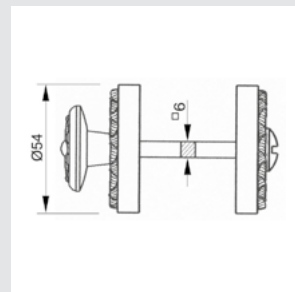

0WC065.6MM.**

Privacy button