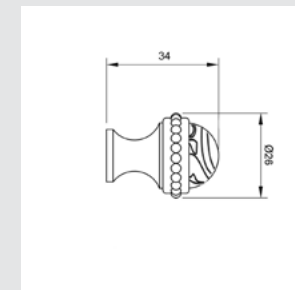

OWC085.6MM.**

Privacy button with pearl pattern - Individual sale

● OZ5785.LP0.**

Furniture knob with pearl pattern and lapis lazuli gemstone - Individual sale

● OP.8545.LP0.**

Door turn knob with pearl pattern and lapis lazuli gemstone