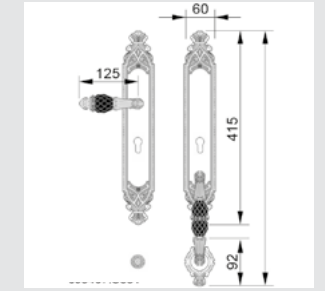

0J3407.S85Y.**
0J3407.SN85Y.**
Entrance door set with keyhole europrofile 85mm with Swarovski crystal