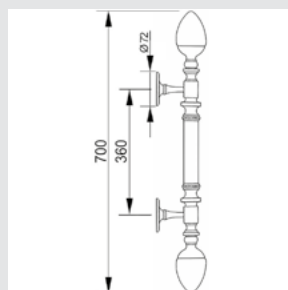

Set (2 units) 0N4767.000.01
Individual sale (1 unit) 0N4766.000.01
Door pull handle on roses - 440 mm