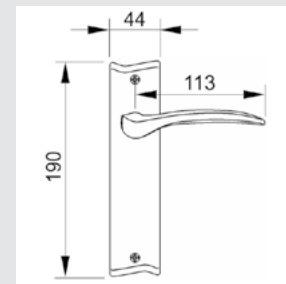

0A2251.000.**
Door handle on plate