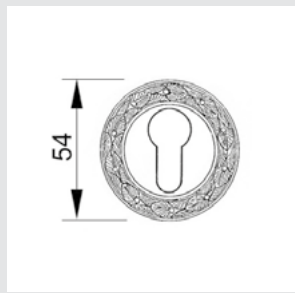

0EY065.000.**
Keyhole escutcheon - Individual sale