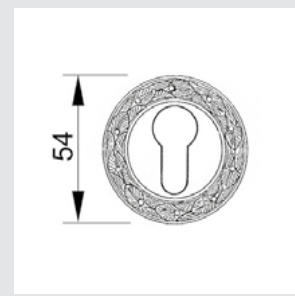

0EY065.000.**
Keyhole escutcheon - Individual sale