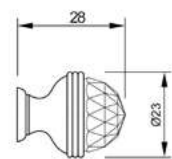

OZ5742.B00.**
OZ5742.BN0.**
Furniture knob with Swarovski crystal - Individual sale

OZ5739.B00.**
OZ5739.BN0.**
Furniture knob with Swarovski crystal - Individual sale