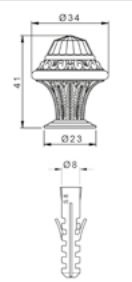

OZ5740.000.**
Furniture knob with Swarovski crystal - Individual sale

OX5757.S00.**
OX5757.SN0.**
Door stoppers - Individual sale