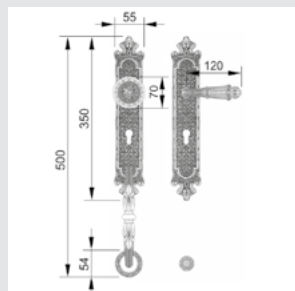

0WC065.6MM.**
Privacy button

0M4632.000.**
Door pull handle on plate - Individual sale -

0J4606.85Y.**
Entrance door set with handles and keyhole europrofile 85mm

0D4645.000.**
0D4645.N00.**
Door pull knob on roses with Swarovski crystal - Turn knob