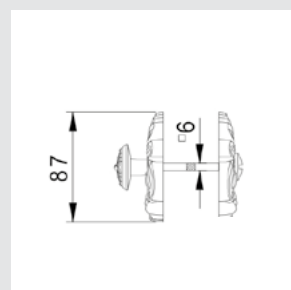

OWC074.6MM.**
Privacy button

FURNITURE KNOBS NOTE: Fixing screw Ø 4mm. Recommended hole Ø 4,5mm

MATERIALS:

Brass

Malachite stone