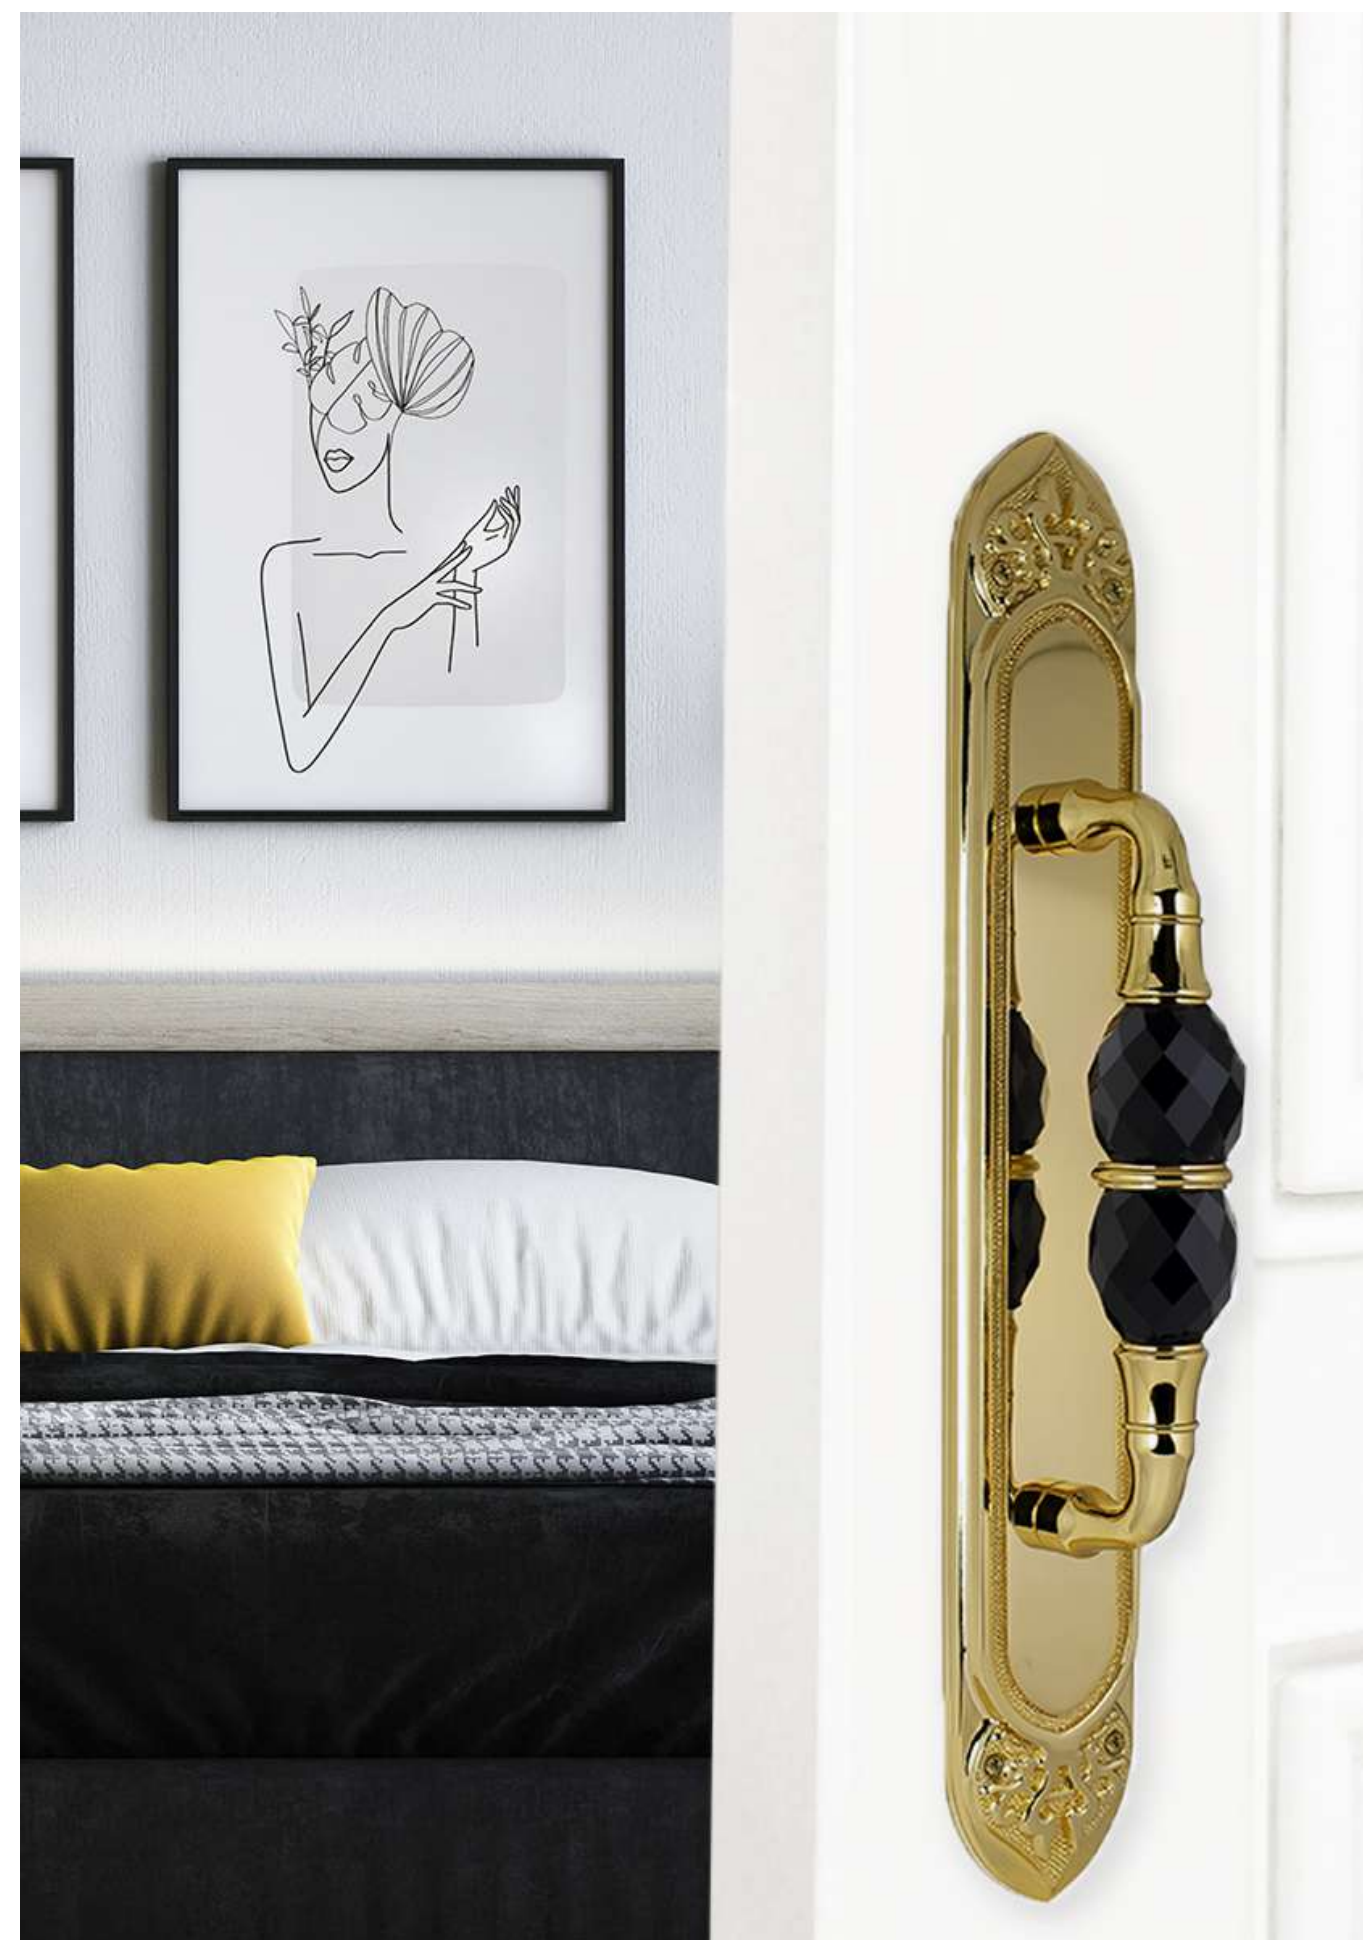

0N4406.S00.01

Door pull handle on roses
66x253mm - Individual sale (1 unit)

0N4406.SN0.01

Door pull handle on roses
66x253mm - Individual sale (1 unit)

0M4406.S00.01

Door pull handle on plate
60x400mm - Individual sale (1 unit)

0M4406.SN0.01

Door pull handle on plate
60x400mm - Individual sale (1 unit)

0A4144.000.**
Door handle on plate

0A4444.000.**
Door handle on large plate

0A4160.000.**
Door handle on plate

With crystal

0A4140.000.**
0A4140.N00.**
Door handle on plate with Swarovski crystal