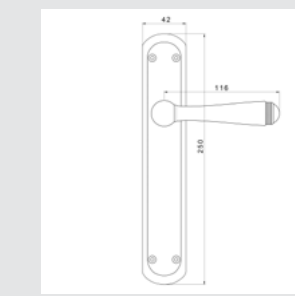

OA0381.000.**
Door handle on plate with Swarovski crystals