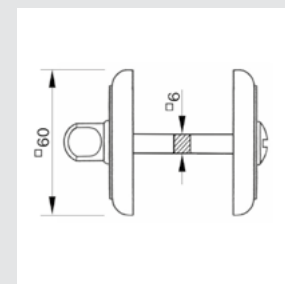

0WC064.6MM.**
Privacy button