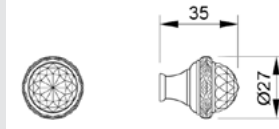

OZ5743.B00.**
OZ5743.BN0.**
Furniture knob with Swarovski crystal - Individual sale