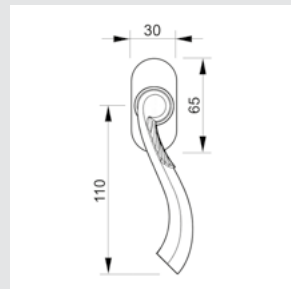

For right hand - 0V0738.D00.**
For left hand - 0V0738.Z00.**
Window handle - Individual sale