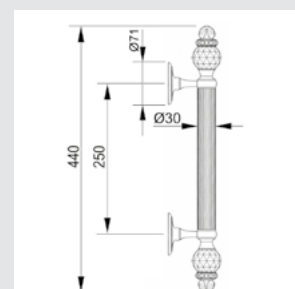

Set - 0N4767.000.**
Individual sale - 0N4766.000.**
Door pull handle on roses