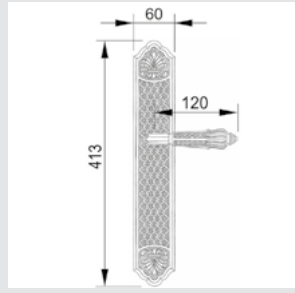

Door handle on roses
Ø 54mm - Set (2 units)

OR7041.N00.71

Door handle on roses
Ø 54mm - Set (2 units)

0A3041.000.71

Door handle on large plate
60x413mm - Set (2 units)

ON7005.S00.01

Door pull handle on roses
54x239mm - Individual sale (1 unit)

OM3005.S00.44

Door pull handle on plate
60x413mm - Individual sale (1 unit)

OM3005.SN0.01

Door pull handle on plate
60x413mm - Individual sale (1 unit)

0A3130.000.**
Door handle on plate

0A3030.000.**
Door handle on large plate