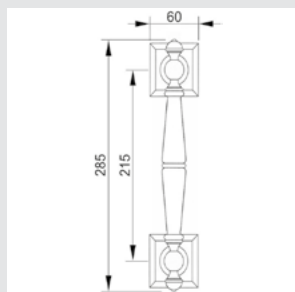

0N6432.A00.**
Door pull handle on roses