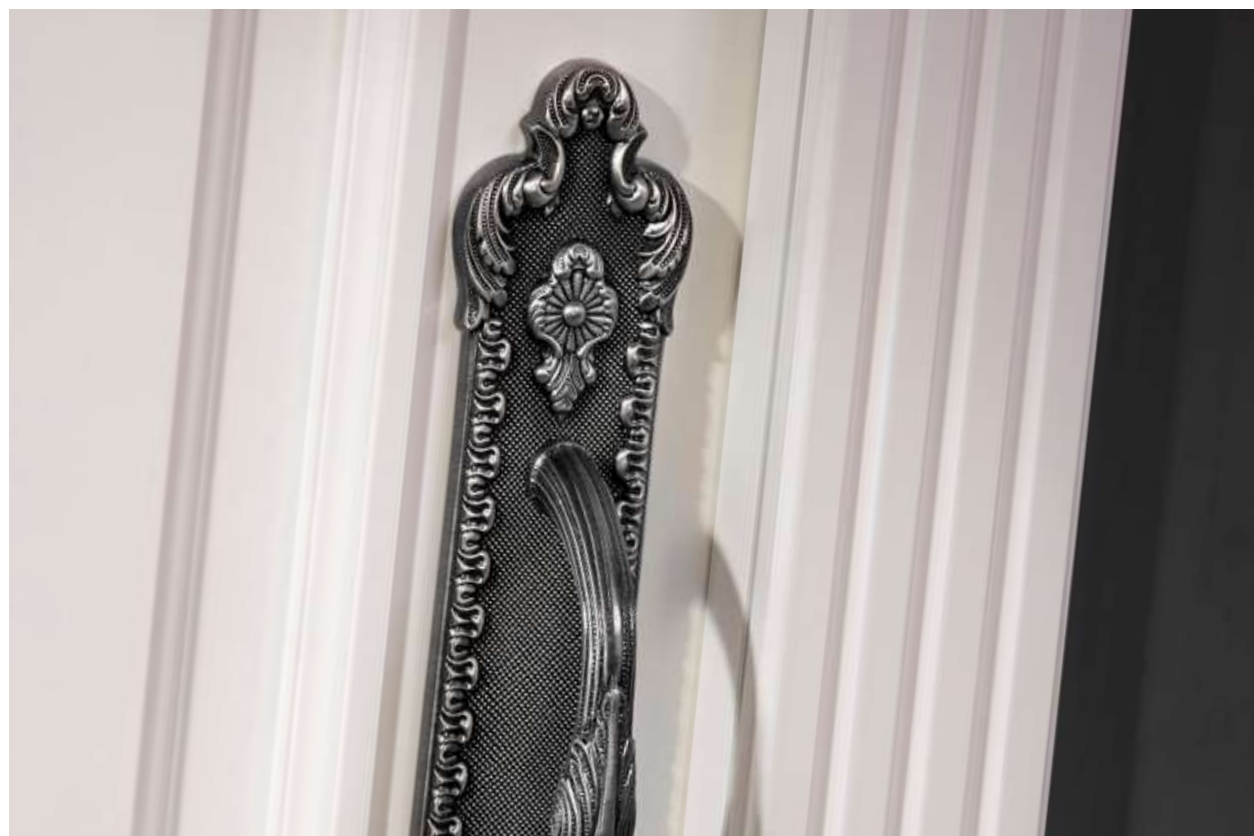

Privacy button
ø 54mm

0M2424.000.30

Door pull handle on large plate
70x400mm - Individual sale (1 unit)

0D2424.000.50

Turn knob on plate
70x400mm - Set (2 units)

0N7424.000.01

Door pull handle on roses
61x272mm - Individual sale (1 unit)