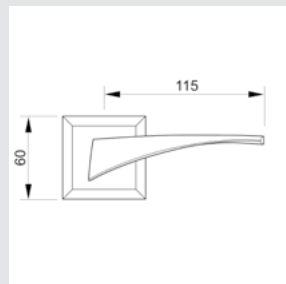

0R6452.000.**
Door handle on roses