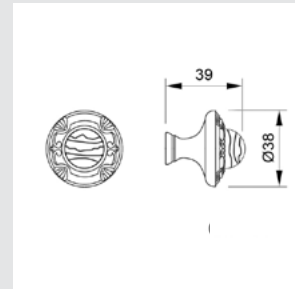

● 0Z5747.TG0.**
*Furniture knob with tiger's eye stone
- Individual sale*

MATERIALS:

Brass

Tiger's eye stone

Malachite stone