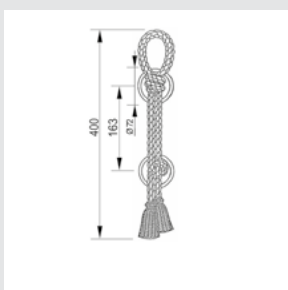

Set - 0N4483.000.**
Individual sale - 0N4482.000.**
Door pull handle on roses