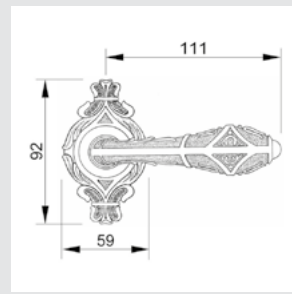

0M3405.SN0.01

Door pull handle on plate
60x415mm - Individual sale (1 unit)

0M3405.S00.44

Door pull handle on plate
60x415mm - Individual sale (1 unit)

0J3407.SN85Y.01

Entrance door set with keyhole europrofile 85mm
60x507mm

0J3407.S85Y.44

Entrance door set with keyhole europrofile 85mm
60x507mm

0A3534.000.**
Door handle on plate

0A3434.000.**
Door handle on large plate

0R7134.000.**
Door handle on roses

With crystal

0A3541.000.**
0A3541.N00.**
Door handle on plate with Swarovski crystal