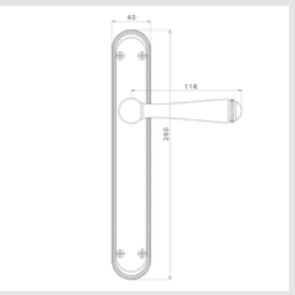

OEY086.000.**
Keyhole escutcheon with waves pattern

OWC086.6MM.**
Privacy button with waves pattern

OM0388.000.**
Door pull handle on plate with waves pattern

METROPOLIS
Pearls

OR8585.000.**
Door handle on roses with pearl pattern