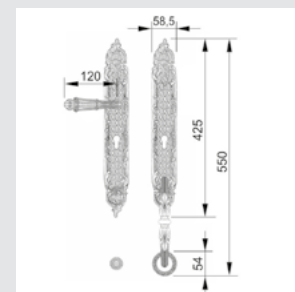

0J1607.85Y.**

Entrance door set with keyhole europrofile 85mm