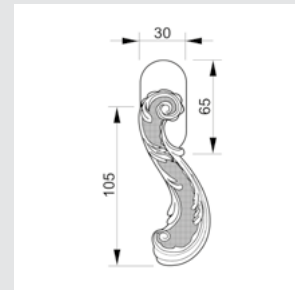

For right hand - 0V0716.D00.**
For left hand - 0V0716.Z00.**
Window handle - Individual sale