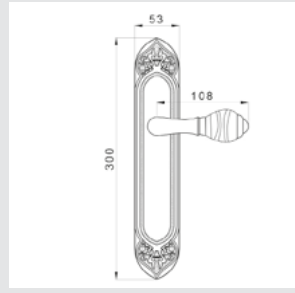

0N4406.ML0.01

Door pull handle on roses with malachite
66x253mm - Individual sale (1 unit)

MIHRAB PRECIOUS
WITH TIGER'S EYE STONE

● OA4140.TG0.**
*Door handle on plate with
tiger's eye stone*

● OA4440.TG0.
*Door handle on large plate
tiger's eye stone*