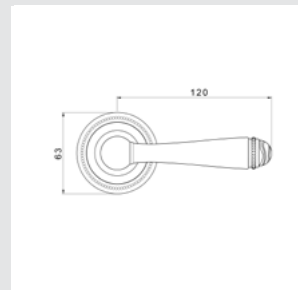

- OR8585.QTP.**
- OR8585.QTO.**

Door handle on roses with pearl pattern and quartz gemstone