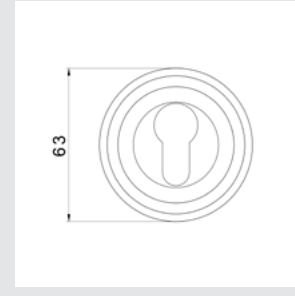

OEY086.000.**
Keyhole escutcheon with waves pattern