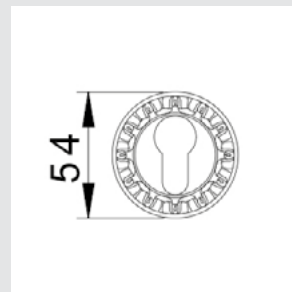

0EY075.000.**
Keyhole escutcheon - Individual sale