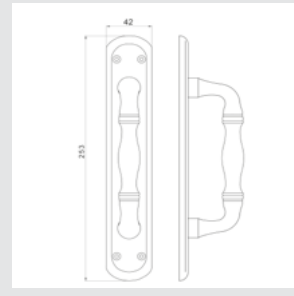

OM0388.000.**
Door pull handle on plate with waves pattern