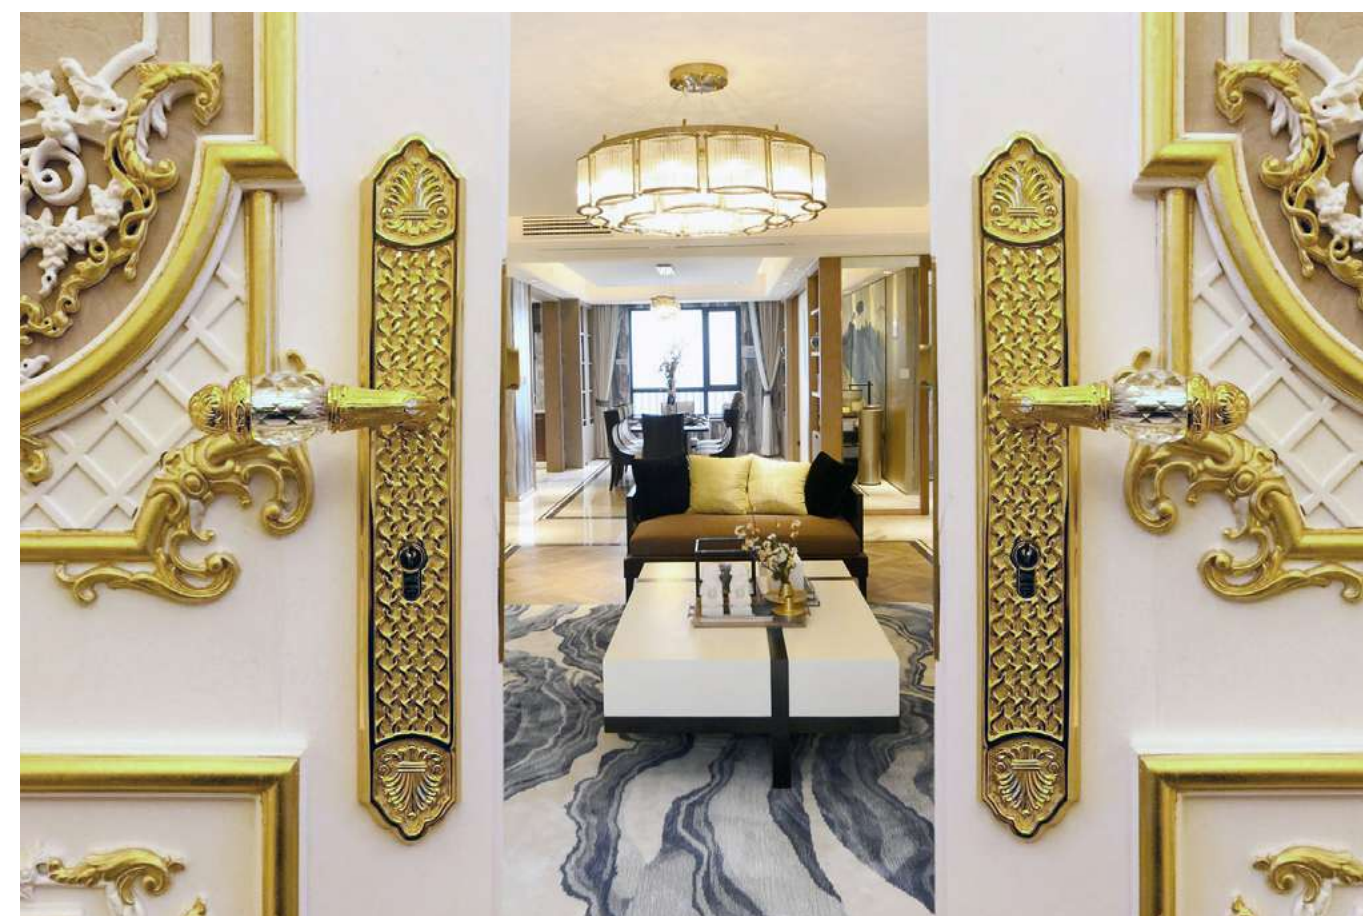

Door handle on roses
Ø 54mm - Set (2 units)

OR7041.N00.71

Door handle on roses
Ø 54mm - Set (2 units)

0A3041.000.71

Door handle on large plate
60x413mm - Set (2 units)

ON7005.S00.01

Door pull handle on roses
54x239mm - Individual sale (1 unit)

ON7005.SN0.01

Door pull handle on roses
54x239mm - Individual sale (1 unit)

OJ3007.SNZ85.71

Entrance door set with keyhole europrofile 85mm
60x466mm - Fixed knob

OJ3007.SZ85.01

Entrance door set with keyhole europrofile 85mm
60x466mm - Fixed knob