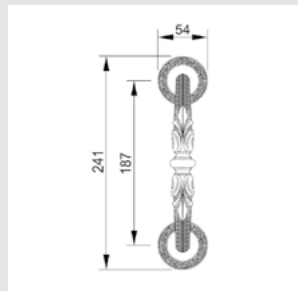

0N6505.000.**

Door pull handle on roses - Individual sale -