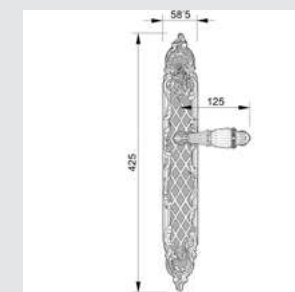

0A1641.B00.**

Door handle on large plate with Swarovski crystal