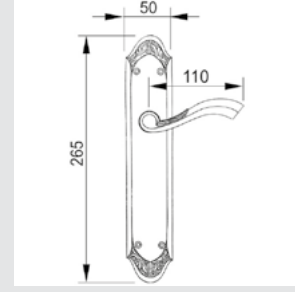

0A4330.000.01

Door handle on plate
55x282mm - Set (2 units)

0A9400.000.30

Door handle on plate
55x285mm - Set (2 units)

0A0695.000.**
Door handle on plate

0A1438.000.**
Door handle on plate

0A9400.000.**
Door handle on plate