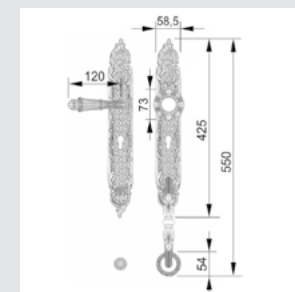

0J1607.L85.**

Entrance door set with turn knob and keyhole europrofile 85mm

MATERIALS