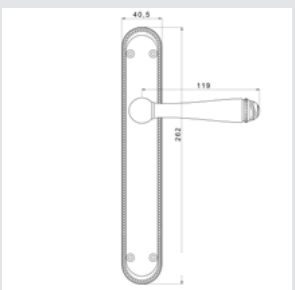

● OA4085.TG0.**

Door handle on plate with pearl pattern and tiger's eye gemstone