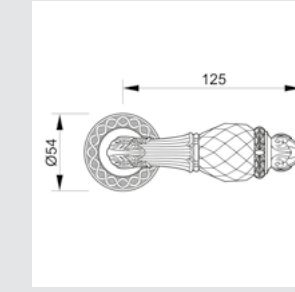

0R7041.000.**
0R7041.N00.**
Door handle on roses with Swarovski crystal