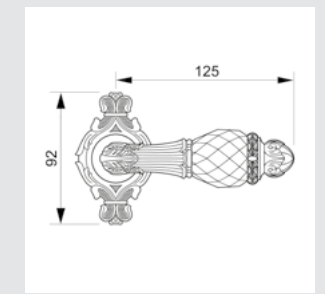

0R7141.000.**
0R7141.N00.**
Door handle on plate with Swarovski crystal and keyhole