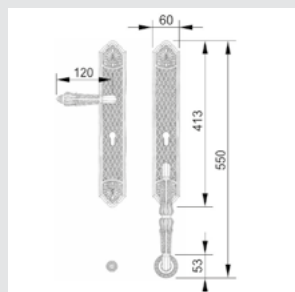

0J3007.85Y.**
Entrance door set with handle and keyhole europrofile 85mm

MATERIALS