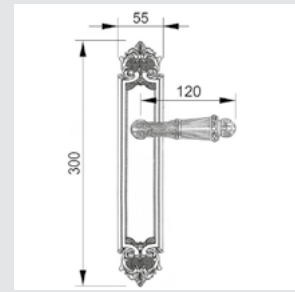

0A3720.85Y.34

Door handle on large plate with keyhole
60x400mm - Set (2 units)

0J3705.85Y.12

Entrance door set with keyhole europrofile 85mm
60x530mm - Set (2 units)

0M3802.000.34

Door pull handle on plate
55x300mm - Individual sale (1 unit)

0A3840.000.01
 Door handle on plate
 with Swarovski crystal 55x300mm
 - Set (2 units)

0A3840.N00.01
 Door handle on plate
 with Swarovski crystal
 55x300mm - Set (2 units)

0M3705.SN0.01
 Door pull handle on plate
 60x400mm - Individual sale (1 unit)

0A3741.B85Y.01
 Door handle on plate with
 Swarovski crystal and keyhole
 60x400mm - Set (2 units)

0A3741.N85.01
 Door handle on plate with
 black Swarovski crystal and keyhole
 60x400mm - Set (2 units)

0J3705.SN85Y.34
 Entrance door set with keyhole
 europrofile 85mm
 60x536mm

0A3860.000.**
Door handle on plate

0A3834.000.**
Door handle on plate

0A3870.000.**
Door handle on plate

With crystal

0A3840.000.**
0A3840.N00.**
Door handle on plate with Swarovski crystal