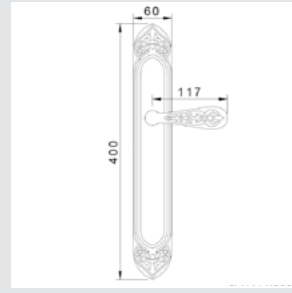

0M4406.SN0.01

Door pull handle on plate
60x400mm - Individual sale (1 unit)

0A4144.000.**
Door handle on plate

0A4444.000.**
Door handle on large plate

0A4160.000.**
Door handle on plate

With crystal

0A4140.000.**
0A4140.N00.**
Door handle on plate with Swarovski crystal