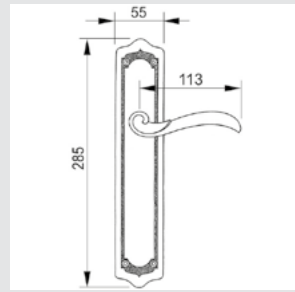

0A4330.000.01

Door handle on plate
55x282mm - Set (2 units)

0A9400.000.30

Door handle on plate
55x285mm - Set (2 units)

0A0695.000.**
Door handle on plate

0A1438.000.**
Door handle on plate

0A9400.000.**
Door handle on plate