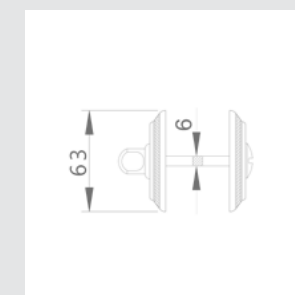

OWC081.6MM.**
Privacy button with Swarovski crystals

MATERIALS

Brass

Crystals from Swarovski: Clear Black

FINISHES

01 24K Gold 11 Vintage 24K Gold 24 Satin Matt 50 Chrome 84 Black Matt