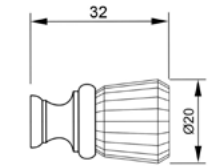

OZ5746.000.**
Furniture knob with Swarovski crystal - Individual sale