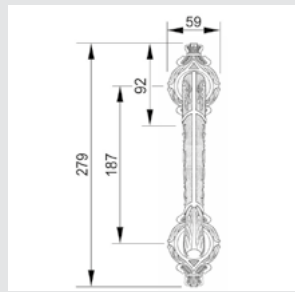

0N7102.000.**
Door pull handle on roses - Individual sale -