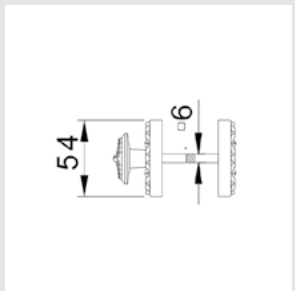

Ø 40mm - 0Z2404.000.**
Ø 33mm - 0Z2403.000.**
Furniture knob - Individual sale - Fixing screw Ø 4mm. Recommended Ø 4,5mm hole

0WC075.6MM.**
Privacy button

0M2424.000.**
Door pull handle on plate - Individual sale -