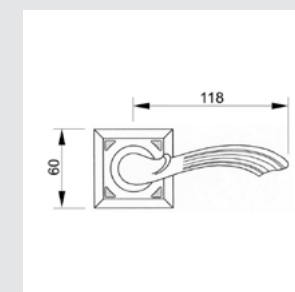

0R6693.000.**
Door handle on roses