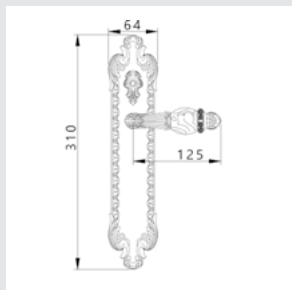

● OA2841.ML0.**
Door handle on plate with malachite stone