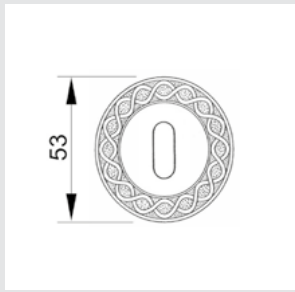

0BC070.000.**
Keyhole escutcheon - Individual sale