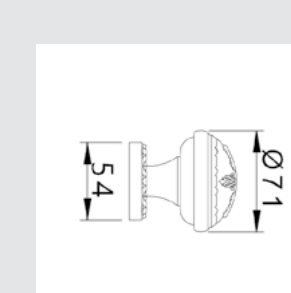

Turn knob - 0P7524.000.**
Fixed knob - 0C7524.000.**
Door knob on roses - Individual sale -

MATERIALS

Brass

Crystals from Swarovski:

Clear

Black