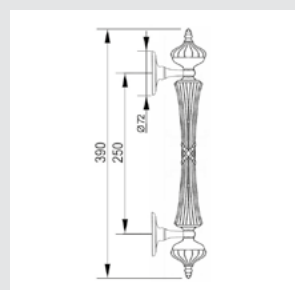

Set (2 units) 0N4765.N00.62
Individual sale (1 unit) 0N4764.N00.62
Door pull handle on roses - 340 mm