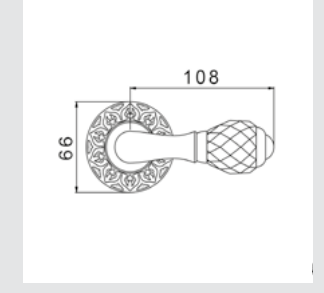

0R4440.000.*0
0R4440.N00.**
Door handle on roses with Swarovski crystal