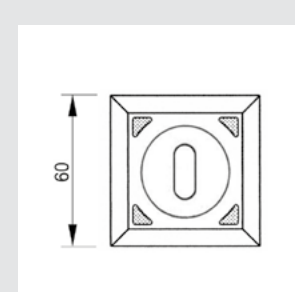

0BC066.000.**
Keyhole escutcheon - Individual sale