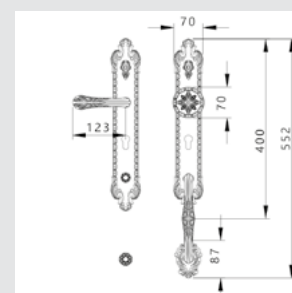

0J2417.Z85.**
Entrance door set with handle and knob, and keyhole europrofile 85mm