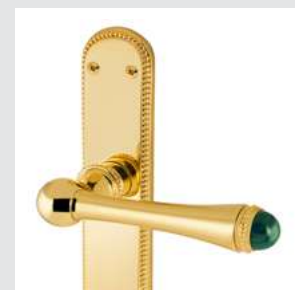

METROPOLIS PRECIOUS
WITH MALACHITE GEMSTONE