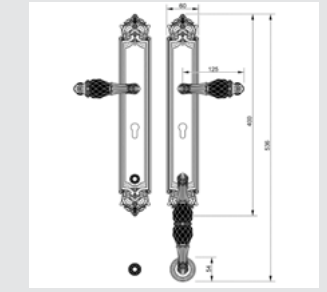

0J3705.S85Y.**
0J3705.SN85Y.**
Entrance door set with keyhole europrofile 85mm