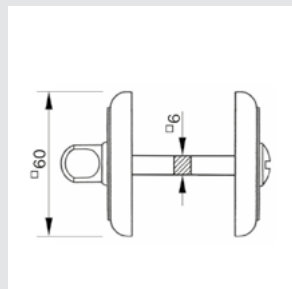

0WC064.6MM.**
Privacy button