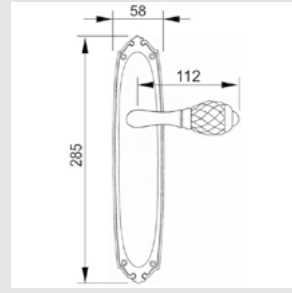

0A9240.000.01
Door handle on plate
58x285mm - Set (2 units)

☉ 0A4340.000.**
● 0A4340.N00.**
Door handle on roses
with Swarovski crystal

☉ 0A9240.000.**
● 0A9240.N00.**
Door handle on roses
with Swarovski crystal

☉ 0R6040.000.**
● 0R6040.N00.**
Door handle on roses
with Swarovski crystal