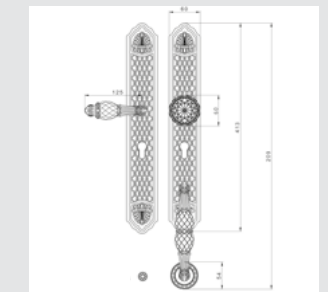

0J3007.SZ85.**
0J3007.SNZ85.**
Entrance door set with fixed knob and keyhole europrofile 85mm