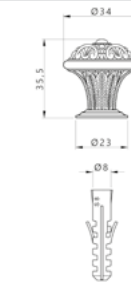

OZ5747.B00.**
OZ5747.BN0.**
Furniture knob with Swarovski crystal - Individual sale

STOPPERS

OX5757.000.**
Door stoppers - Individual sale