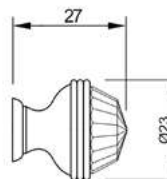

OZ5742.000.**
Furniture knob with Swarovski crystal - Individual sale

OZ5739.000.**
Furniture knob with Swarovski crystal - Individual sale