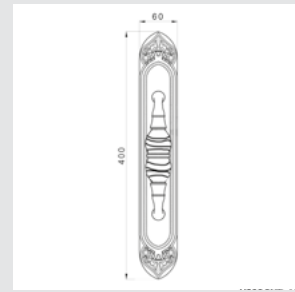

● 0M4406.ML0.**
*Door pull handle on plate with
malachite stone - Individual sale -*