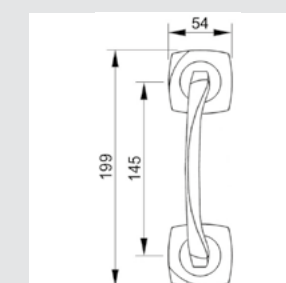

0N6802.000.**
Door pull handle on roses
- Individual sale -