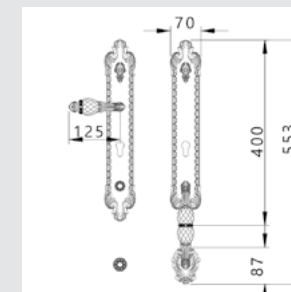

0J2407.S85Y.**
0J2407.SN85Y.**
Entrance door set keyhole europrofile 85mm left and Swarovski crystal