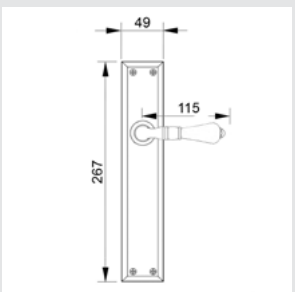

0A4769.000.**
0A4769.N00.**
Door handle on plate
with Swarovski crystal