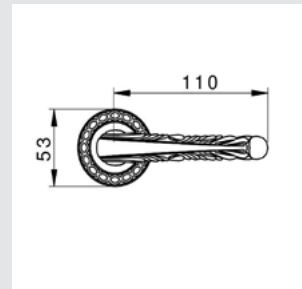

0R7032.000.**
Door handle on roses