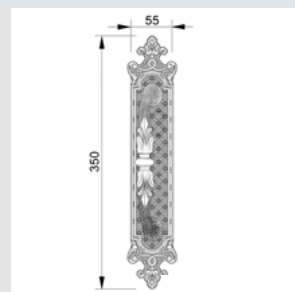

0M4632.000.**
Door pull handle on plate - Individual sale -