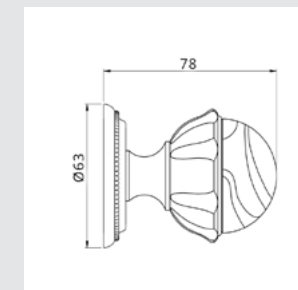

OWC085.6MM.**

Privacy button with pearl pattern - Individual sale

● OZ5785.LP0.**

Furniture knob with pearl pattern and lapis lazuli gemstone - Individual sale

● OP.8545.LP0.**

Door turn knob with pearl pattern and lapis lazuli gemstone