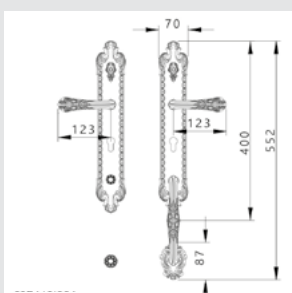

016010.0AR.99
Tilt turn window mechanism*

016009.0AR.99
Fixed accessory for oval rose*

Turn knob - 0P7424.000.**
Fixed knob - 0C7424.000.**
Door knob on roses - Individual sale -

0N7524.000.**
Door pull handle on roses - Individual sale -