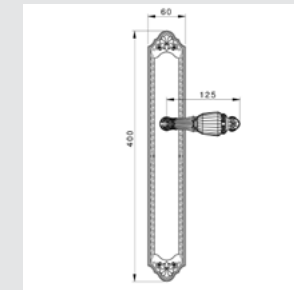

0A2941.B00.**
0A2941.N00.**
Door handle on plate with Swarovski crystal