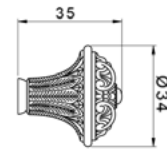

OZ5757.000.**
Furniture knob - Individual sale