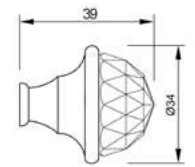

FURNITURE
KNOBS

OZ0696.000.**
Furniture knob - Individual sale

OZ5757.000.**
Furniture knob - Individual sale

OZ0711.000.**
Furniture knob - Individual sale

OZ5758.000.**
Furniture knob - Individual sale

OZ1181.000.**
Furniture knob - Individual sale

OZ1182.000.**
Furniture knob - Individual sale

OZ1183.000.**
Furniture knob - Individual sale

OZ5738.000.**
Furniture knob with Swarovski crystal - Individual sale

OZ5738.B00.**
OZ5738.BN0.**
Furniture knob with Swarovski crystal - Individual sale

OZ5739.000.**
Furniture knob with Swarovski crystal - Individual sale

OZ5739.B00.**
OZ5739.BN0.**
Furniture knob with Swarovski crystal - Individual sale

OZ5743.000.**
Furniture knob with Swarovski crystal - Individual sale

OZ5743.B00.**
OZ5743.BN0.**
Furniture knob with Swarovski crystal - Individual sale

OZ5744.000.**
Furniture knob with Swarovski crystal - Individual sale

OZ5744.B00.**
OZ5744.BN0.**
Furniture knob with Swarovski crystal - Individual sale

OZ5746.B00.**
OZ5746.BN0.**
Furniture knob with Swarovski crystal - Individual sale

OZ5747.000.**
Furniture knob with Swarovski crystal - Individual sale

OZ5741.000.**
Furniture knob with Swarovski crystal - Individual sale

STOPPERS

GENERAL NOTE: Fixing screw Ø 4mm. Recommended hole Ø 4,5mm

MATERIALS