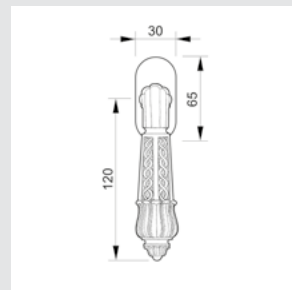

0V0730.000.**
Applicable for right and left opening/hand.
Window handle - Individual sale