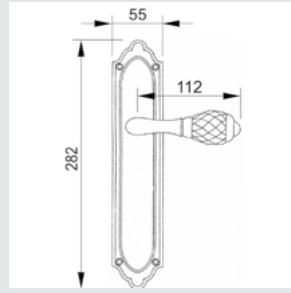

☉ 0A4340.000.**
● 0A4340.N00.**
Door handle on roses
with Swarovski crystal

☉ 0A9240.000.**
● 0A9240.N00.**
Door handle on roses
with Swarovski crystal

☉ 0R6040.000.**
● 0R6040.N00.**
Door handle on roses
with Swarovski crystal