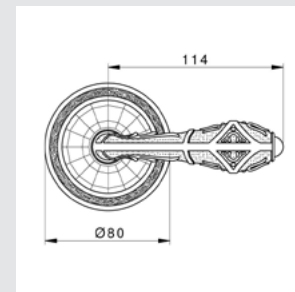

OR6234.000.**
Door handle on roses with exclusive Swarovski crystal