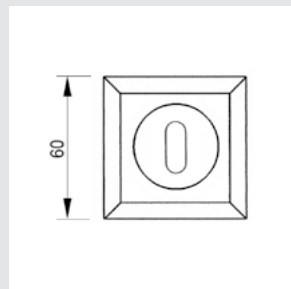

0BC064.000.**
Keyhole escutcheon - Individual sale