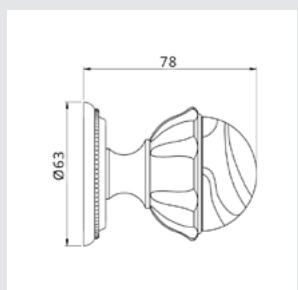

OWC085.6MM.**

Privacy button with pearl pattern - Individual sale

- OZ5785.QTP.**
- OZ5785.QTO.**

Furniture knob with pearl pattern and quartz gemstone - Individual sale

- OP8545.QTP.**
- OP8545.QTO.**

Door turn knob with pearl pattern and quartz gemstone