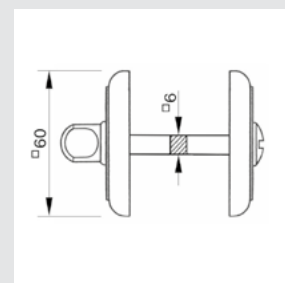

0WC064.6MM.**
Privacy button