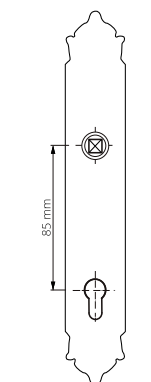

85Y
EUROPROFILE KEY HOLE