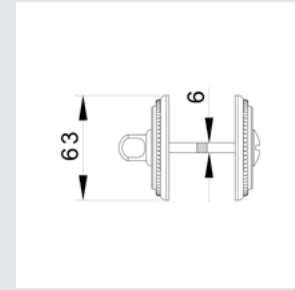

OWC085.6MM.**

Privacy button with pearl pattern - Individual sale