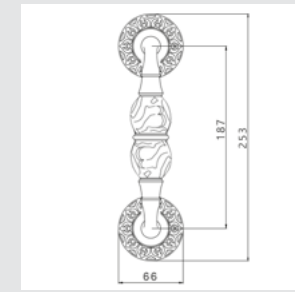

● 0N4406.ML0.**
*Door pull handle on roses with
malachite stone - Individual sale -*