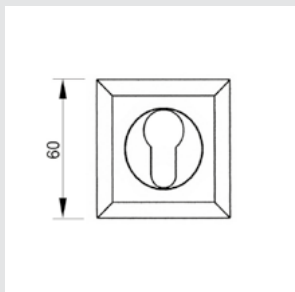

0EY064.000.**
Keyhole escutcheon - Individual sale