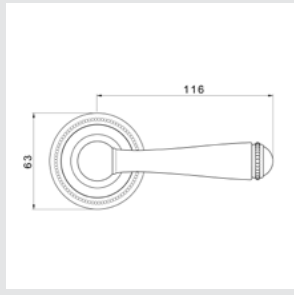

OEY086.000.**
Keyhole escutcheon with waves pattern

OWC086.6MM.**
Privacy button with waves pattern

OM0388.000.**
Door pull handle on plate with waves pattern

METROPOLIS
Pearls

OR8585.000.**
Door handle on roses with pearl pattern