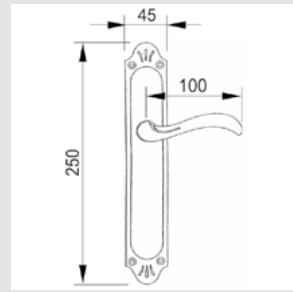

0A0695.000.**
Door handle on plate