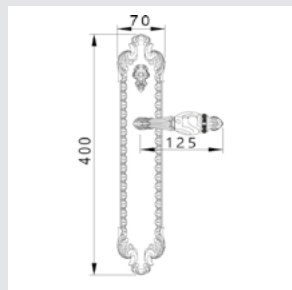

● OA2441.ML0.**
Door handle on large plate malachite stone