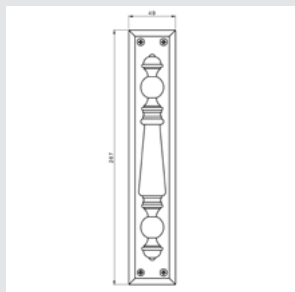

0M4731.A00.**
Door pull handle on plate