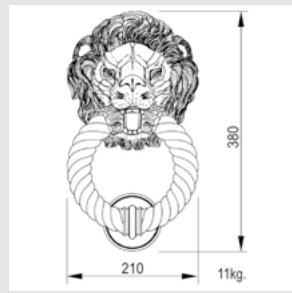

DOOR
KNOCKERS

OK2569.000.**

Door Knocker - Individual Sale