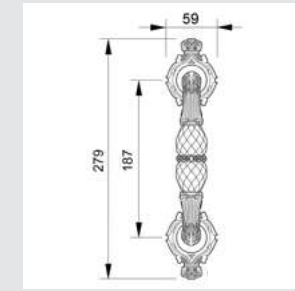

0N7105.S00.**
0N7105.SN0.**
Door pull handle on roses with Swarovski crystal - Individual sale -