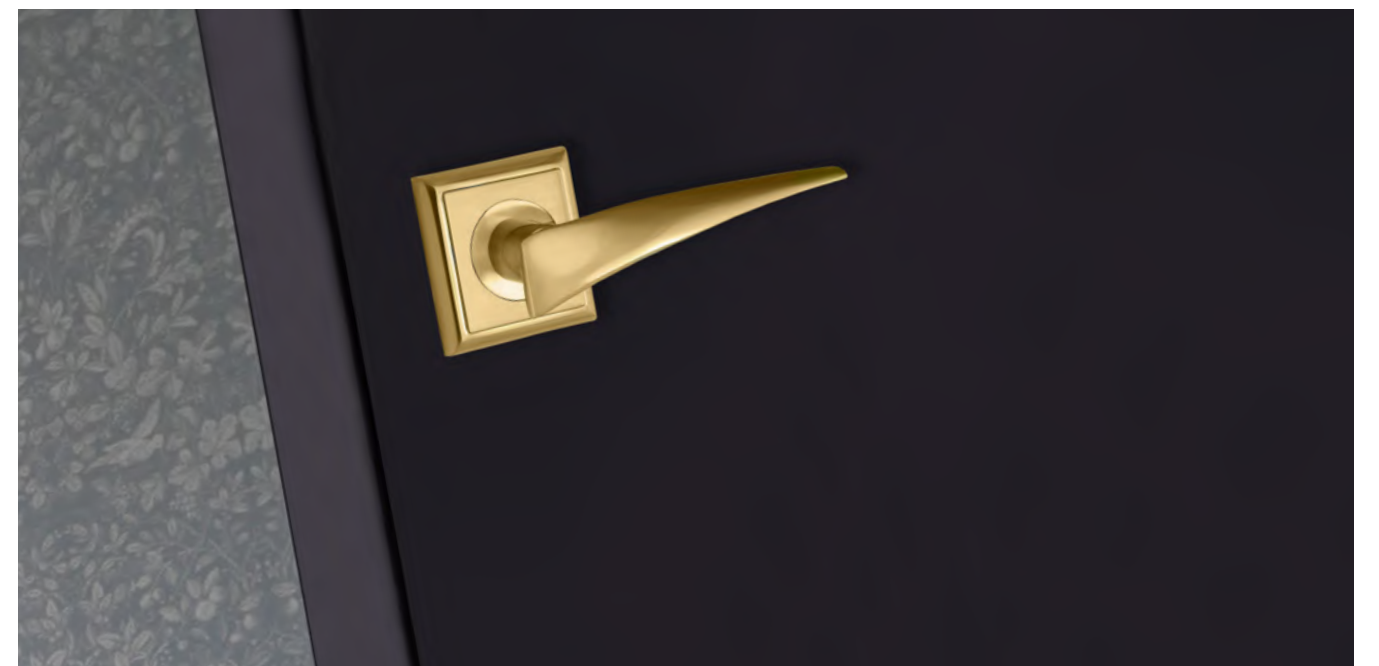

ON6403.000.22

Door pull handle on roses
60x 205 - Individual sale (1 unit)

OM4704.000.22

Door pull handle on plate
49x267 -Individual sale (1 unit)

OV0752.D00.22

Window handle
30x 65 - Individual sale (1 unit)