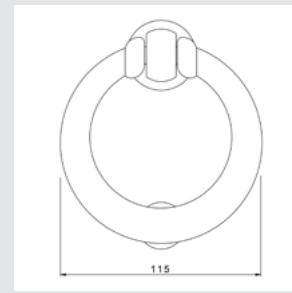

OK0178.000.**

Door Knocker - Individual Sale

MATERIALS

Brass