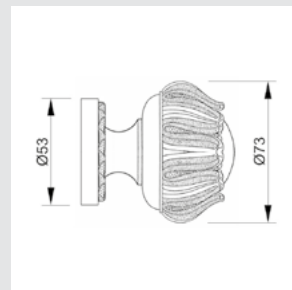

OC6538.000.**
Door fixed knob