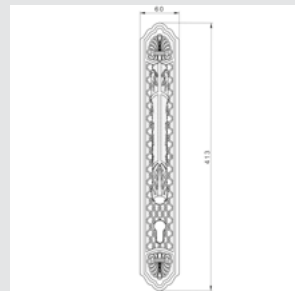

0M3003.BY0.**
Door handle on plate with keyhole - Individual sale -