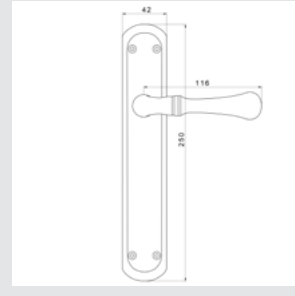

OA0388.000.**
Door handle on plate with waves pattern