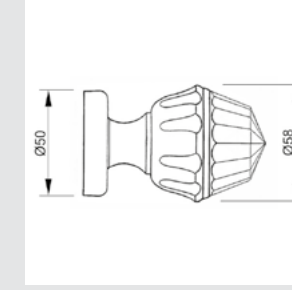

OP6046.000.**
Door turn knob
with Swarovski crystal

MATERIALS