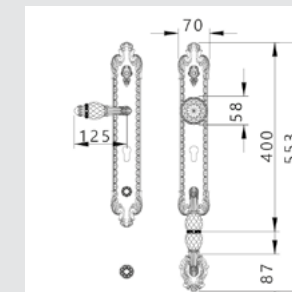

0J2407.SZ85.**
0J2407.SNZ85.**
Entrance door set keyhole europrofile 85mm with fixed knob and Swarovski crystal