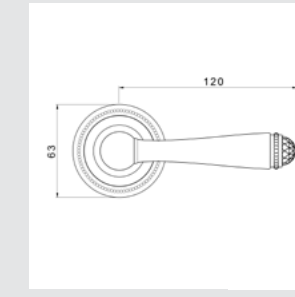

OR8585.S00.**
OR8585.SN0.**
Door handle on roses with pearl pattern and Swarovski crystal