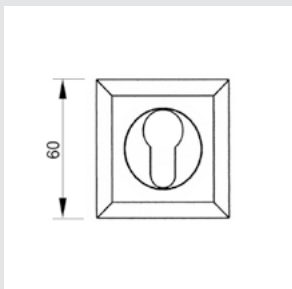

0EY064.000.**
Keyhole escutcheon - Individual sale