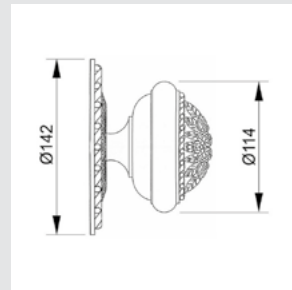

OC0594.595.**
Door fixed knob