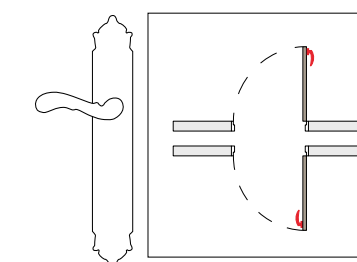

200 CODE
HALF LEVER HANDLE SET LEFT OPENING DOOR

Door handles on plate can be sold with Keyhole, please consider below information before placing an order and inform us about type of keyhole and distance: