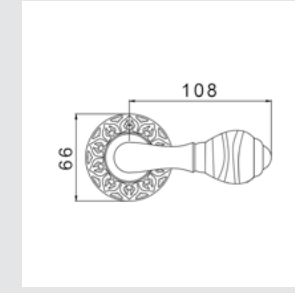

● OR4440.ML0.**
*Door handle on roses
malachite stone*