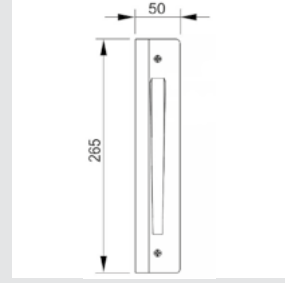

0M2702.000.**
Door pull handle on plate
- Individual sale -