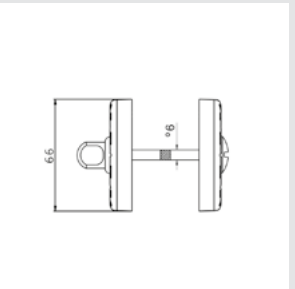

0WC044.6MM.**
Keyhole escutcheon - Individual sale