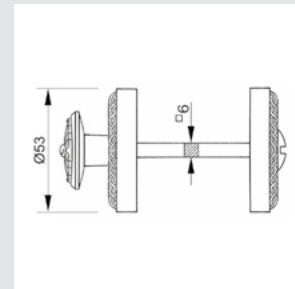

0WC070.6MM.**
Privacy button