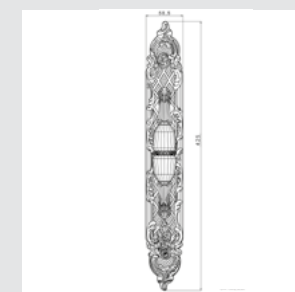

With crystal

0A1741.B00.**

Door handle on plate with Swarovski crystal

0A1641.B00.**

Door handle on large plate with Swarovski crystal

0M1602.BS0.**

Door pull handle plate with Swarovski crystal - Individual sale -