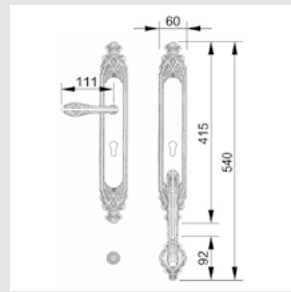

0J3407.85Y.**
Entrance door set with keyhole europrofile 85mm

MATERIALS

Brass

Crystals from Swarovski: Clear Black