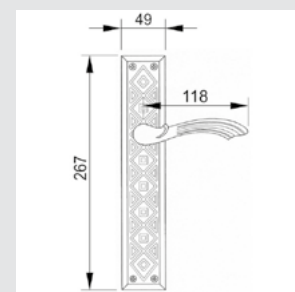

0A4893.000.**
Door handle on large plate