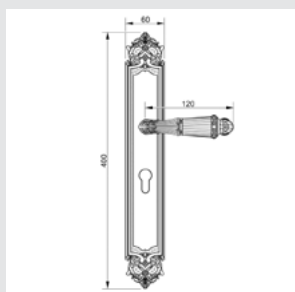

0A3720.85Y.**
Door handle on plate with keyhole