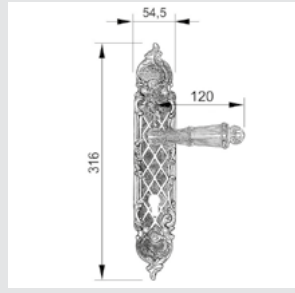

0A1720.85Y.**

Door handle on plate with keyhole