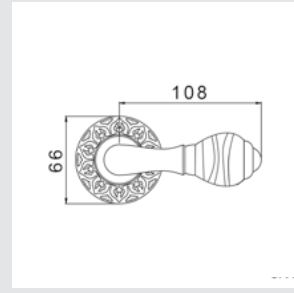

● OR4440.TG0.**
*Door handle on roses
tiger's eye stone*