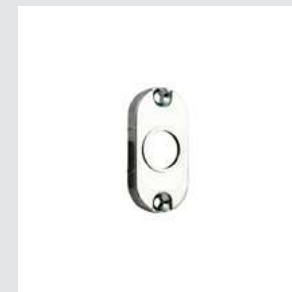

0V0744.000.**
Window handle - Individual sale

016010.0AR.99
Tilt turn window mechanism*

016009.0AR.99
Fixed accessory for oval rose*

*NOTE:

One of these two accessories must be included for installation.

If you do not have a mechanism, you will need 016010.0AR. 99.