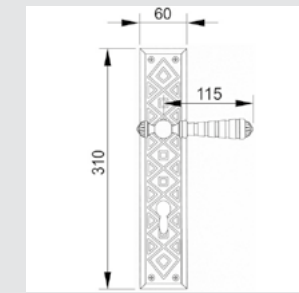

0WC066.6MM.01

Privacy button
ø60mm

0A4771.000.**
Door handle on plate

0A1871.000.**
Door handle on large plate

0R6471.000.**
Door handle on roses

0A1993.000.**
Door handle on plate

0A1993.85Y.**
Door handle on plate with keyhole
europrofile 85mm