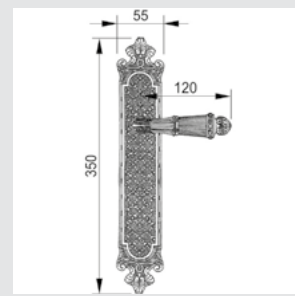

0A4620.000.**
Door handle on plate