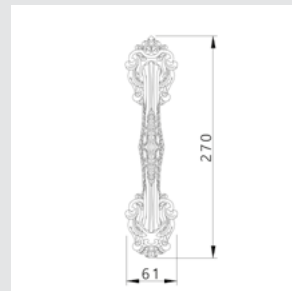

0N7424.000.**
Door pull handle on roses - Individual sale -