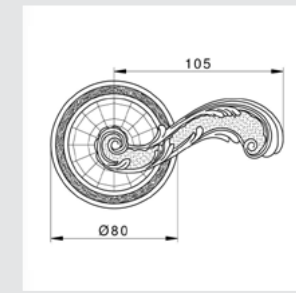

OR6216.000.**
Door handle on roses