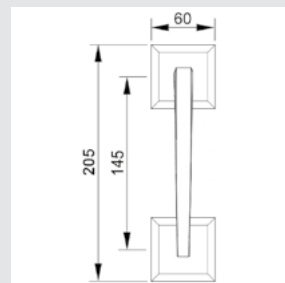

0A4752.000.**
Door handle on plate

0R6452.000.**
Door handle on roses

0M4704.000.**
Door pull handle on plate
- Individual sale -

0WC067.6MM.**
Privacy button

0A2754.000.**
Door handle on plate

0R6454.000.**
Door handle on roses