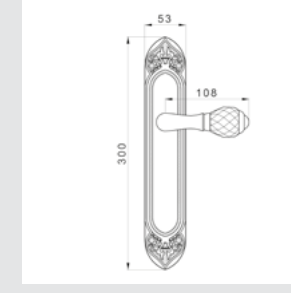

0M4406.SN0.01

Door pull handle on plate
60x400mm - Individual sale (1 unit)

0A4144.000.**
Door handle on plate

0A4444.000.**
Door handle on large plate

0A4160.000.**
Door handle on plate

With crystal

0A4140.000.**
0A4140.N00.**
Door handle on plate with Swarovski crystal