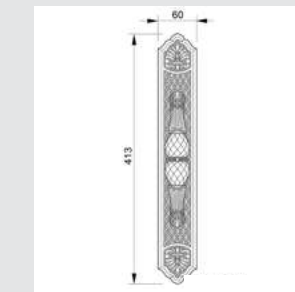

0M3005.S00.**
0M3005.SN0.**
Door pull handle on plate with Swarovski crystal - Individual sale -