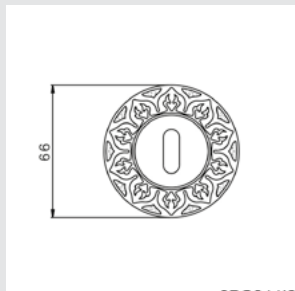

0BC044.000.**
Keyhole escutcheon - Individual sale