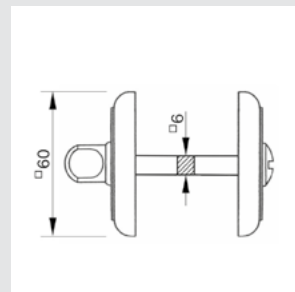

0WC064.6MM.**
Privacy button