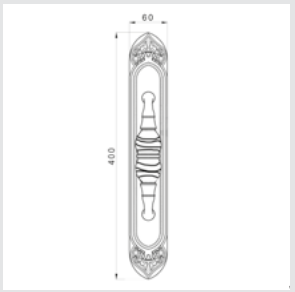

● 0M4406.TG0.**
*Door pull handle on plate with
tiger's eye stone - Individual sale -*