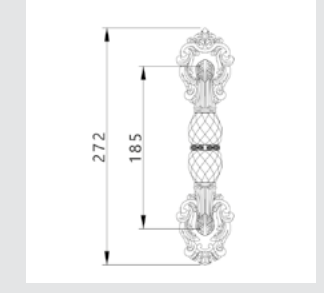

0N7405.S00.**
0N7405.SN0.**
Door pull handle on roses with Swarovski crystal