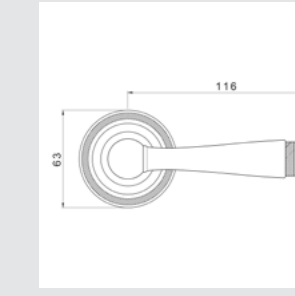

OR8181.000.**
Door handle on roses with Swarovski crystals