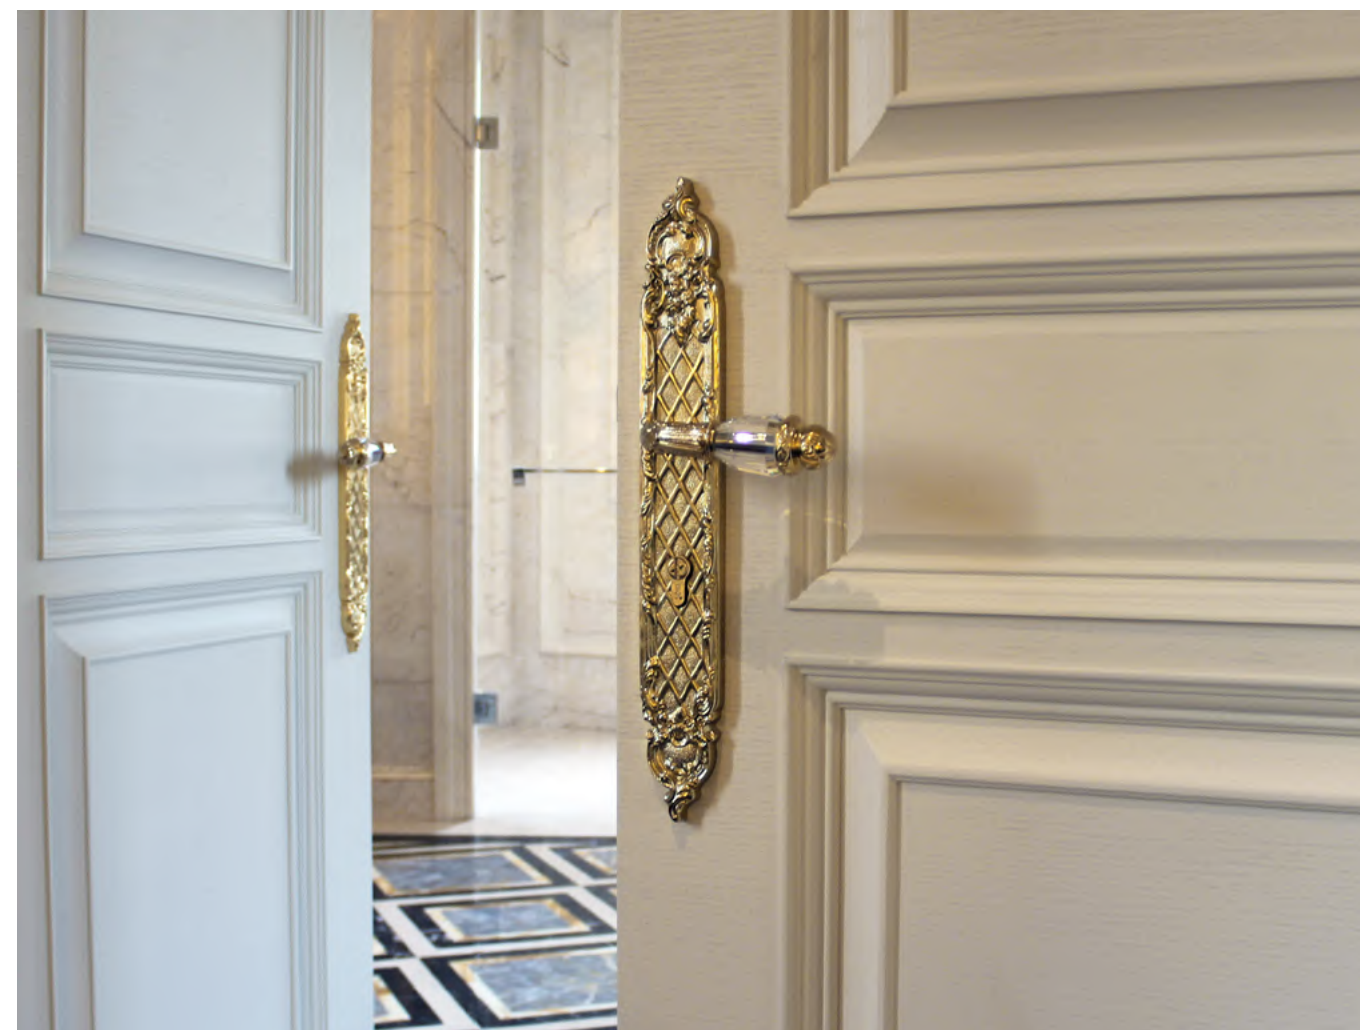

OJ1605.S85Y.12

Entrance door set with keyhole europrofile 85mm
58,5x425mm

OM1602.BS0.30

Door pull handle on plate
58,5x425mm - Individual sale (1 unit)

ON6505.ST0.01

Door pull handle on rosettes
54x96 mm - Individual sale (1 unit)

0A1716.000.**

Door handle on plate

0A1720.85Y.**

Door handle on plate with keyhole

0A1616.000.**

Door handle on large plate

0J1606.85Y.**

Entrance door set with keyhole
europrofile 85mm