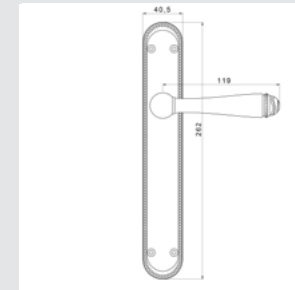

● OA4085.LP0.**

Door handle on plate with pearl pattern and lapis lazuli gemstone