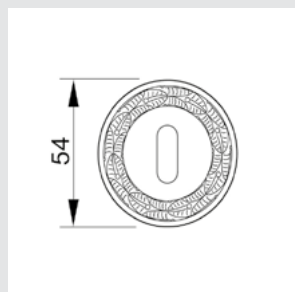

0BC065.000.**
Keyhole escutcheon - Individual sale