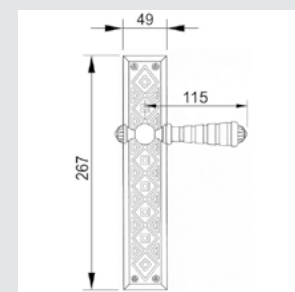

0A4875.000.**
Door handle on large plate