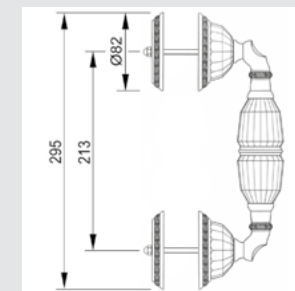

ON6204.000.**
Door pull handle on roses with exclusive Swarovski crystal

MATERIALS

Brass

Crystals from Swarovski: Clear Black