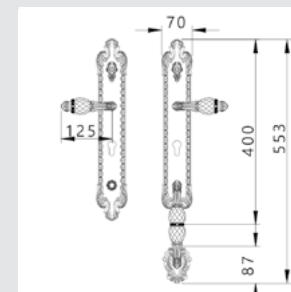

0J2405.S85Y.**
0J2405.SN85Y.**
Entrance door set keyhole europrofile and Swarovski crystal