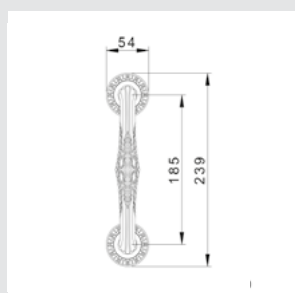

0N7524.000.**
Door pull handle on roses - Individual sale -