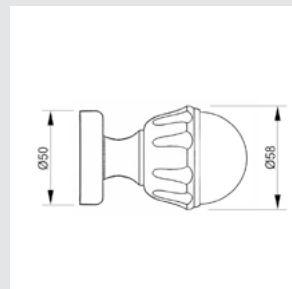

● 00P6045.LP0.**
Door fixed knob with lapis lazuli stone