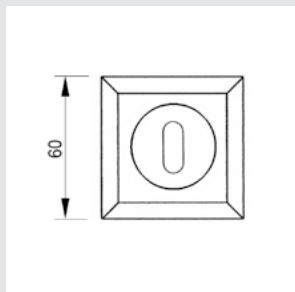

0BC064.000.**
Keyhole escutcheon - Individual sale