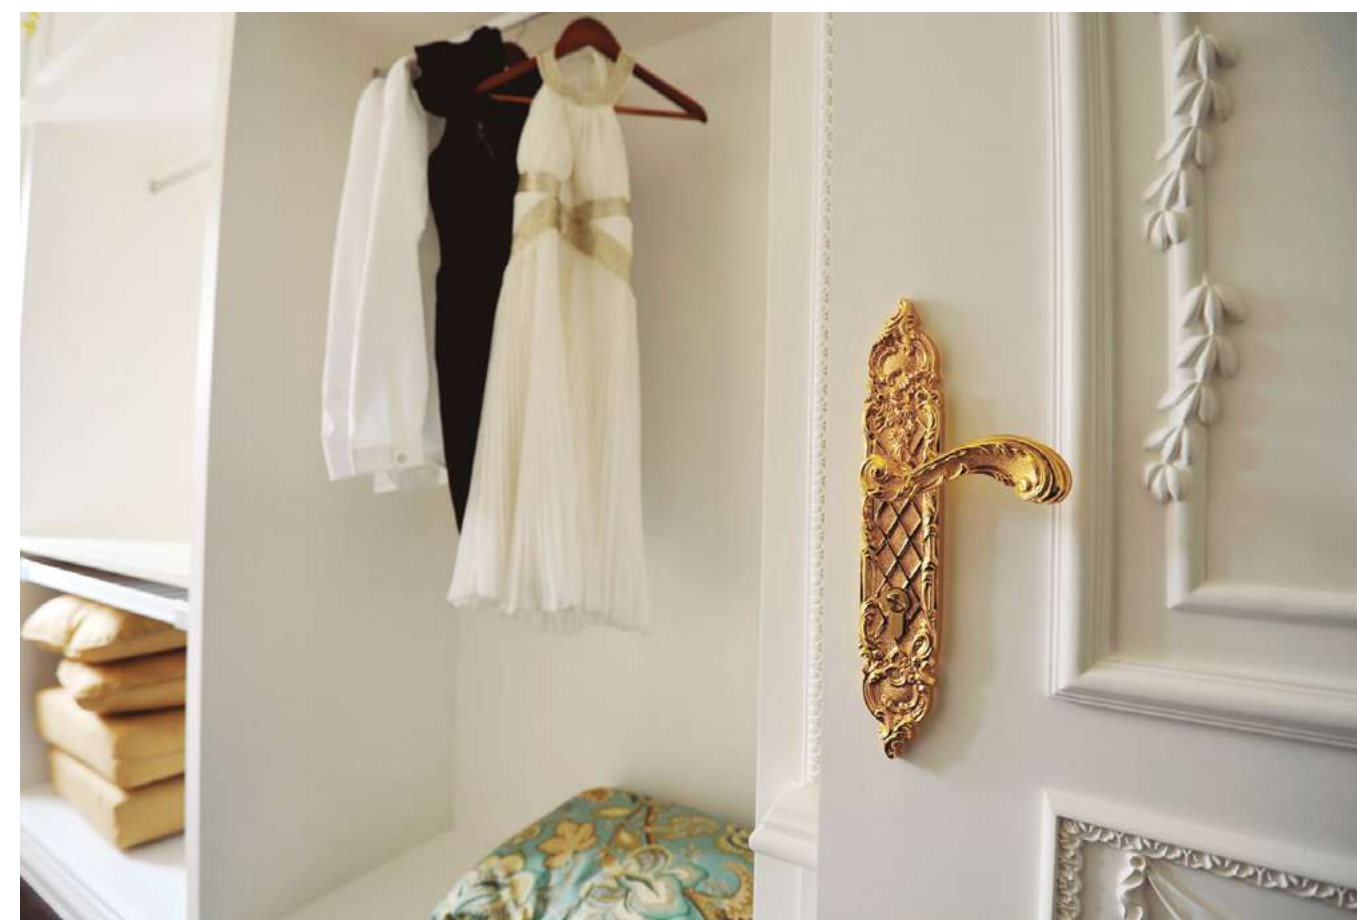

0WC065.6MM.01

Privacy button
ø54mm

**Recommended design*

0A1616.000.44

Door handle on large plate
58,5x425mm - Set (2 units)

ON6505.000.44

Door pull handle on roses
54x241mm - Individual sale (1unit)

OM1602.000.30