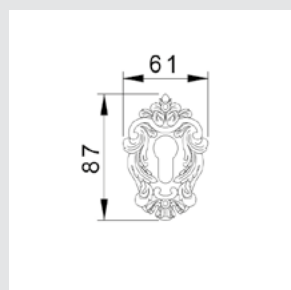

OEY074.000.**
Keyhole escutcheon - Individual sale