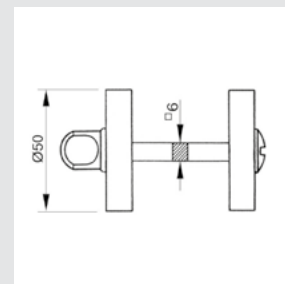

0WC067.6MM.**
Privacy button