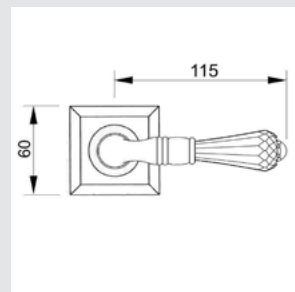

0R6469.000.**
0R6469.N00.**
Door handle on roses
with Swarovski crystal