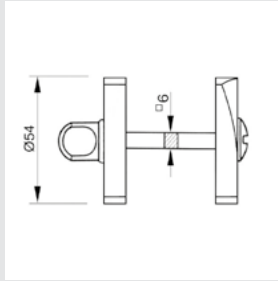

OWC068.6MM.**
Privacy button

DO YOU WANT TO ORDER OUR WINDOW HANDLES?

You should keep this in consideration:

One of these two accessories for window handles must be included for installation. If you do not have a mechanism, you will need 016010.0AR.99. If you have a mechanism, you will need 016009.0AR.99 to attach the oval rosette.