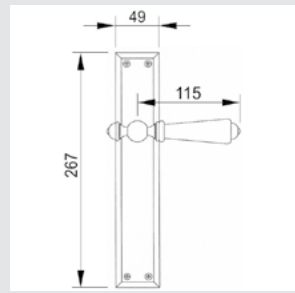

0A4771.000.**
Door handle on plate