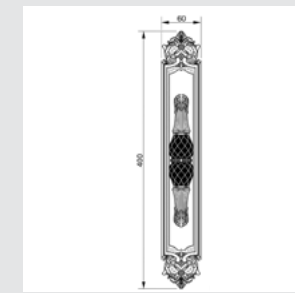

0M3705.S00.**
0M3705.SN0.**
Door pull handle on plate with Swarovski crystal