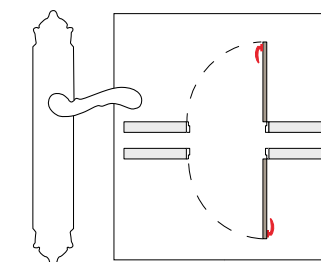

EXAMPLES OF VARIATIONS

Door Handles are sold as set/2 units but if you want half set/1 unit, please consider below information before placing an order:

100 CODE
HALF LEVER HANDLE SET RIGHT OPENING DOOR