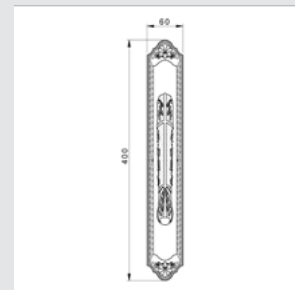

0M2903.000.**
Door pull handle on plate - Individual sale -