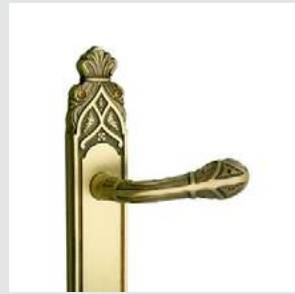

0M3405.SN0.01

Door pull handle on plate
60x415mm - Individual sale (1 unit)

0M3405.S00.44

Door pull handle on plate
60x415mm - Individual sale (1 unit)

0J3407.SN85Y.01

Entrance door set with keyhole europrofile 85mm
60x507mm

0J3407.S85Y.44

Entrance door set with keyhole europrofile 85mm
60x507mm

0A3534.000.**
Door handle on plate

0A3434.000.**
Door handle on large plate

0R7134.000.**
Door handle on roses

With crystal

0A3541.000.**
0A3541.N00.**
Door handle on plate with Swarovski crystal