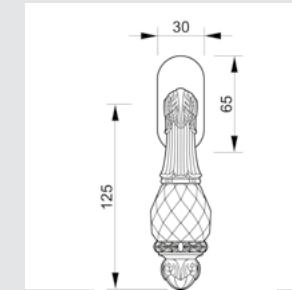

For right hand - 0V0794.D00.**
For left hand - 0V0794.Z00.**
Window handle - Individual sale

For right hand - 0V0738.D00.**
For left hand - 0V0738.Z00.**
Window handle - Individual sale

With crystal

0V0741.B00.**
Applicable for right and left opening/hand.
Window handle with Swarovski crystal - Individual sale