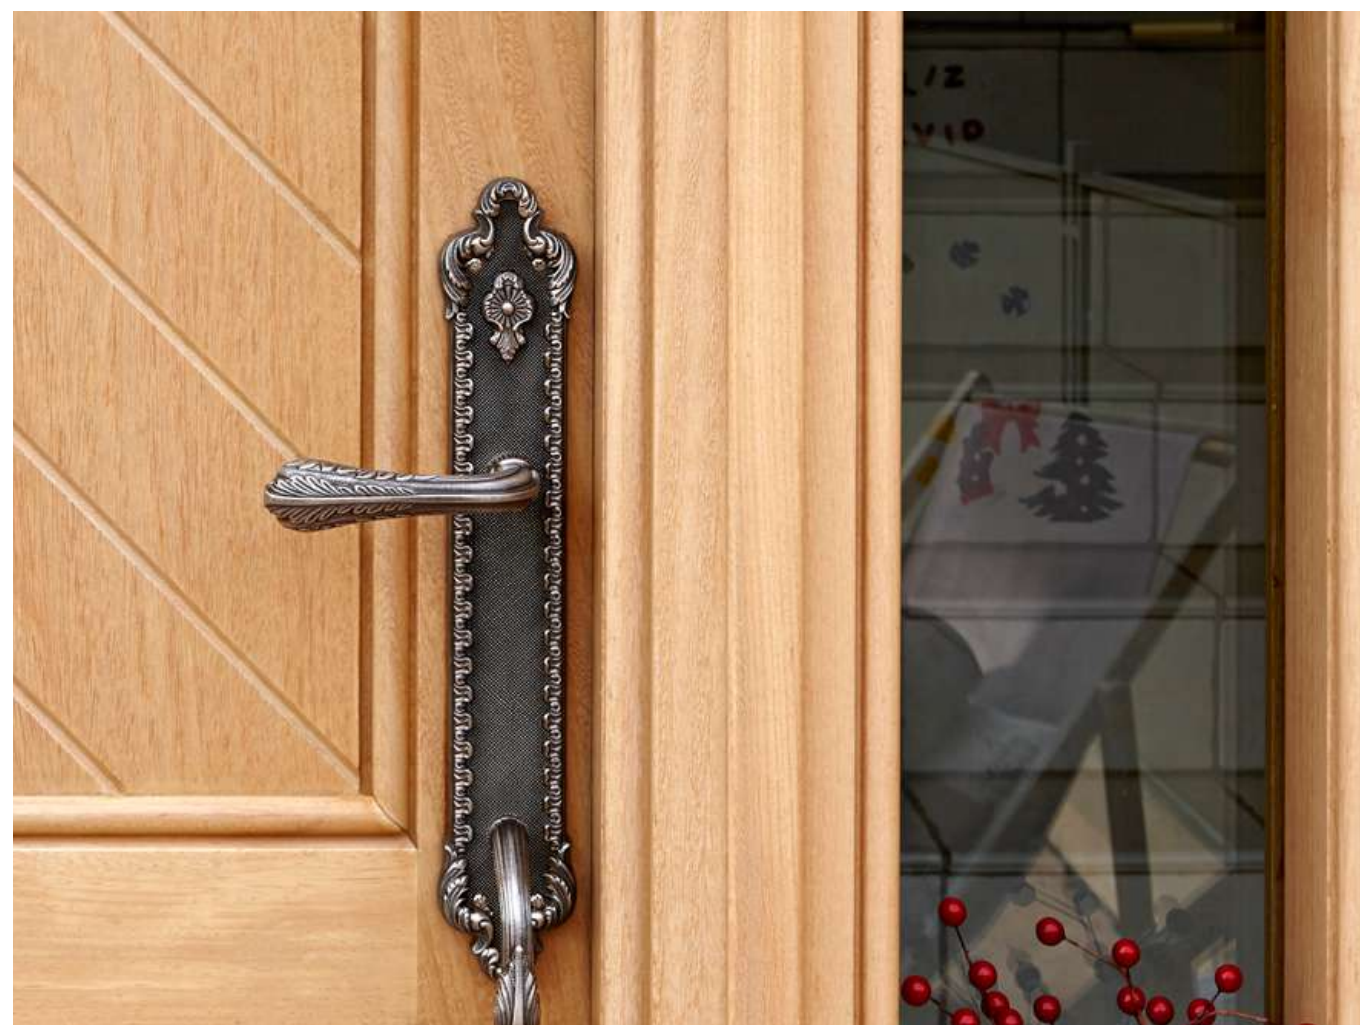

Privacy button
ø 54mm

0M2424.000.30

Door pull handle on large plate
70x400mm - Individual sale (1 unit)

0D2424.000.50

Turn knob on plate
70x400mm - Set (2 units)

0N7424.000.01

Door pull handle on roses
61x272mm - Individual sale (1 unit)

0N7524.000.14

Door pull handle on roses
54x239mm - Individual sale (1 unit)

OJ2415.85Y.71

Entrance door set with keyhole europrofile 85mm 70x552mm

OJ2417.85Y.71

Entrance door set with keyhole europrofile 85mm 70x552mm

OJ2417.Z85.12

Entrance door set with keyhole europrofile 85mm and fixed knob 70x552mm

0A2841.000.01
Door handle on small plate
64x310mm - Set (2 units)

0A2441.N00.71
Door handle on large plate
70x400mm - Set (2 units)