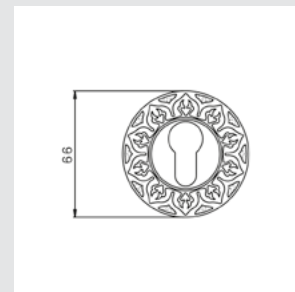

0EY044.000.**
Keyhole escutcheon - Individual sale