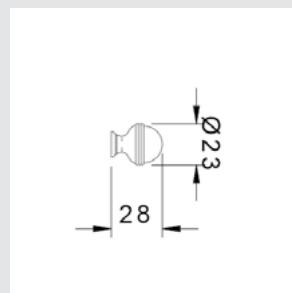

● 0Z5739.LP0.**
Furniture knob with lapis lazuli stone - Individual sale -