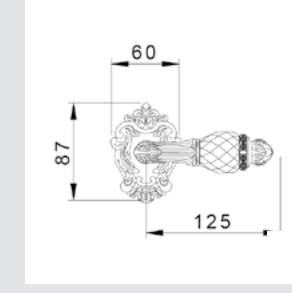

0R7441.000.**
0R7441.N00.**
Door handle on roses with Swarovski crystal