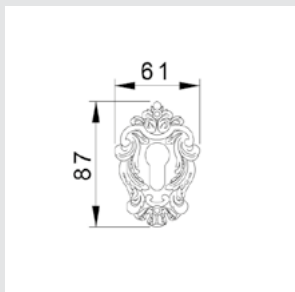

0EY074.000.**
Keyhole escutcheon - Individual sale