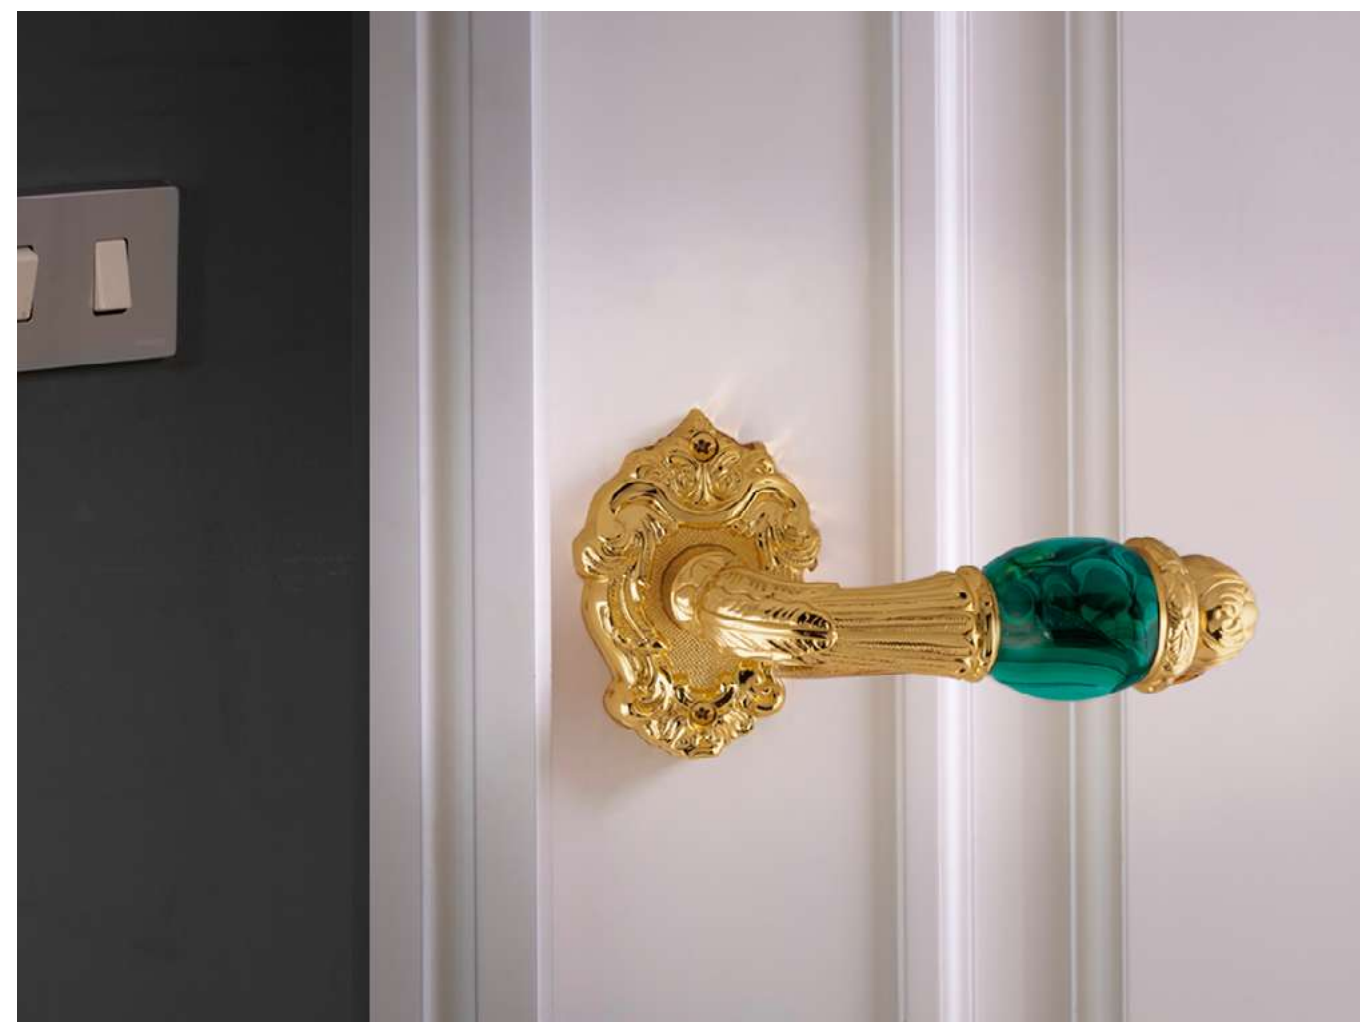

MALACHITE GEMSTONE

There are no two identical stones. Malachite is a handcraft semiprecious stone very popular in jewelry for its attractive lighter and darker green tonalities.

MESTRE has been seduced by its incredible tonalities and has designed this exclusive serie with 24k Gold handles worthy of the most prestigious and elegant mansions.

Our mission is to add sparkle to your everyday life through these exclusive door hardware designs.

Exclusive Treasure serie with Malachite gemstone

0A2841.ML0.01
Door handle on plate
65x310mm - Set (2 units)

0A2441.ML0.01
Door handle on large plate
70x400mm - Set (2 units)

0R7441.ML0.12
Door handle on roses
61x87mm - Set (2 units)

0R7541.ML0.01
Door handle on roses
Ø 54mm - Set (2 units)

0M2405.ML0.01

Door pull handle on plate
70x400mm - Individual sale (1 unit)