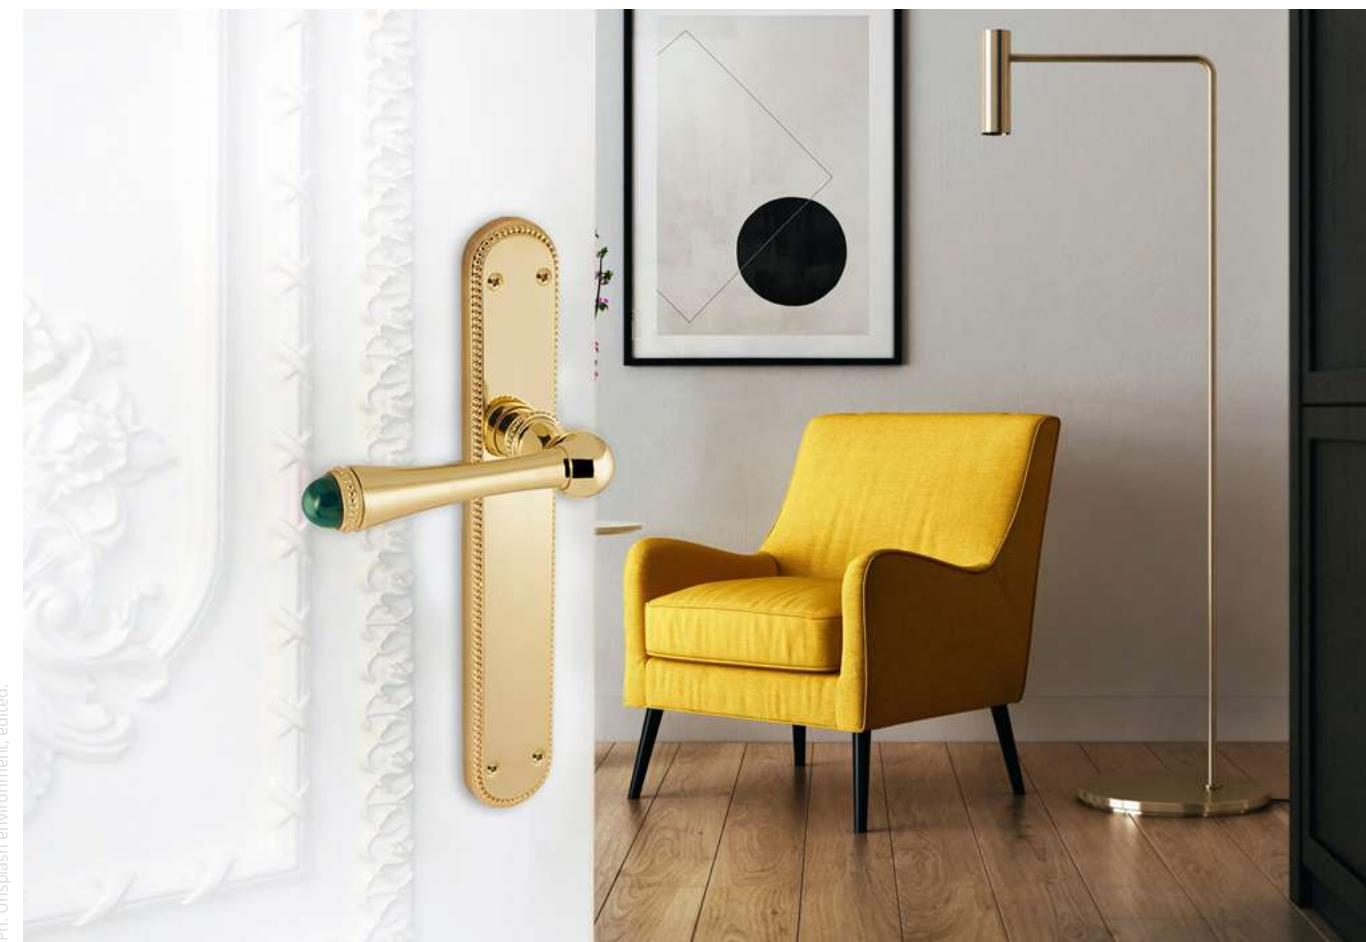

Europrofile keyhole escutcheon
Ø 63mm - Individual sale (1 unit)

0WC085.6MM.01

Privacy button
Ø 63mm

0P8545.ML0.01

Door turn knob with pearl pattern and malachite gemstone
Ø 63mm - Set (2 units)

MALACHITE GEMSTONE