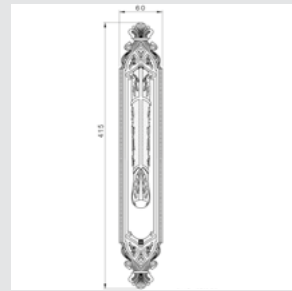

0M3403.B00.**
Door pull handle on plate