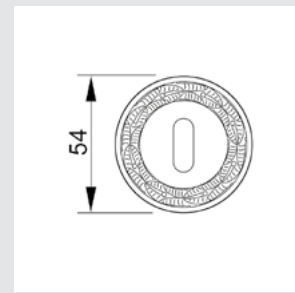

0BC065.000.**
Keyhole escutcheon - Individual sale