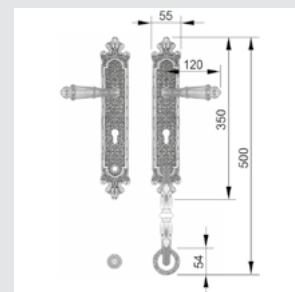

0J4606.85Y.**
Entrance door set with handles and keyhole europrofile 85mm