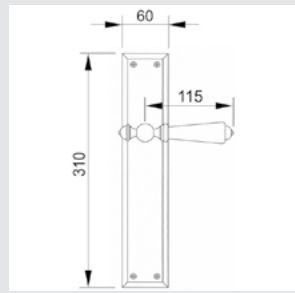

0A1871.000.**
Door handle on large plate