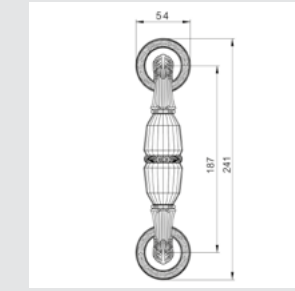

0N6505.000.**

Door pull handle on roses - Individual sale -

0M1602.000.**

Door handle on plate - Individual sale -

0M1603.B00.**

Door pull handle on plate - Individual sale -

0M1603.BY0.**

Door pull handle on plate and keyhole europrofile 85mm - Individual sale -