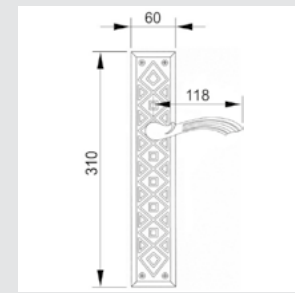

0WC066.6MM.01

Privacy button
ø60mm

0A4771.000.**
Door handle on plate

0A1871.000.**
Door handle on large plate

0R6471.000.**
Door handle on roses

0A1993.000.**
Door handle on plate

0A1993.85Y.**
Door handle on plate with keyhole
europrofile 85mm