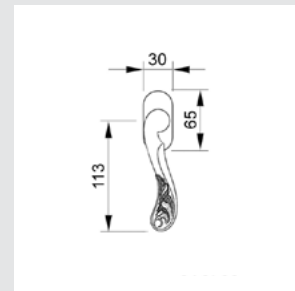

For right hand 0V0760.D00.**
For left hand 0V0760.Z00.**
Window handle - Individual sale