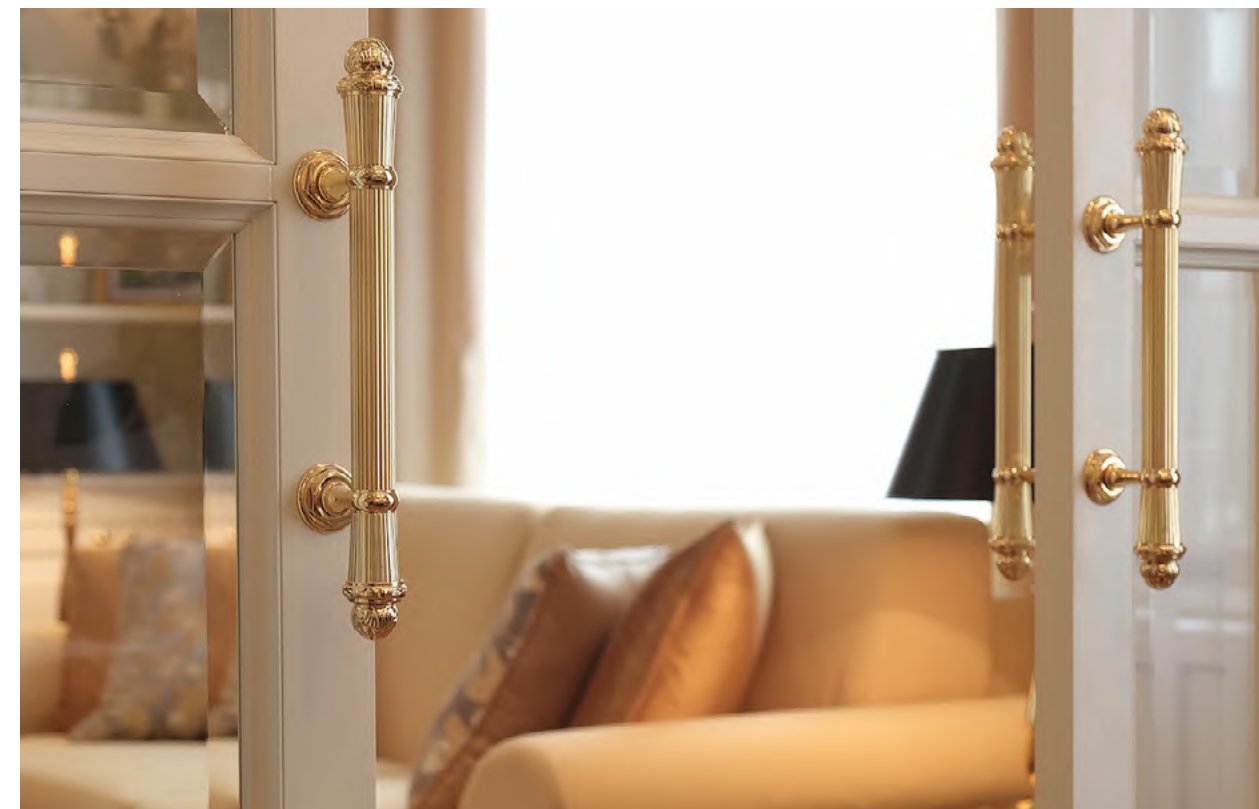

DOOR PULL HANDLES ON ROSES