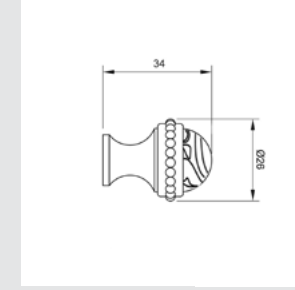

Door handle on roses with pearl pattern and malachite stone

OEY085.000.**

Keyhole escutcheon with pearl pattern - Individual sale

OWC085.6MM.**

Privacy button with pearl pattern - Individual sale

● OZ5785.ML0.**