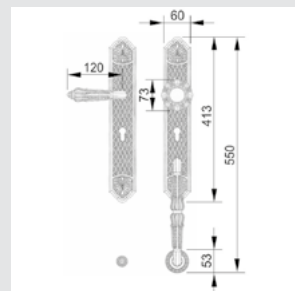

0J3007.Z85.**
Entrance door set with knob and keyhole europrofile 85mm