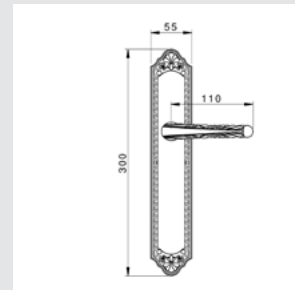

Thread M10 - For doors up to 70 mm thickness.

TYPE OF PRODUCTS

CODE	DESCRIPTION
A	Lever handle set on plate
C	Door fixed knob on plate
D	Door level knob set on plate
F	Door fixed knob on plate
J	Door entrance set - Includes lever handle and pull handle
M	Pull handle on plate
N	Pull handle on roses
P	Knob lever set on roses
R	Lever handle set on roses
S	Privacy knob
V	Window lever handle
EY	Key hole scutcheon rose - Euro profile cylinder hole
WC	Privacy knob set with emergency realise on roses
Z	Furniture knob

VARIATIONS

Possible variations on door hardware products.

CODE	DESCRIPTION
000	Lever handle set without keyhole
100	Half lever handle set - Right opening
200	Half lever handle set - Left opening
85Y	Lever handle set on plate with euro profile keyhole at 85mm
70P	Lever handle set on plate with privacy button at 70mm
90P	Lever handle set on plate with privacy button at 90mm
EY0	Lever handle set on roses with euro profile keyhole escutcheons
BC0	Lever handle set on roses with capsule keyhole escutcheons
BH0	Lever handle set on roses with english/dutch keyhole escutcheons

Door pull handle on large plate
60x400mm - Individual sale (1 unit)

0N7003.000.01

Door pull handle on roses
53x240mm - Individual sale (1 unit)

0J2910.85Y.34

Entrance door set with keyhole europrofile 85mm
60x542mm

0A2941.B00.01

Door handle on large plate
with Swarovski crystal 60x400mm
- Set (2 units)

0A2941.N85.01

Door handle on large plate with
Swarovski crystal and keyhole
60x400mm - Set (2 units)

0M2905.SN0.01

Door pull handle on plate
60x400mm - Individual sale (1 unit)