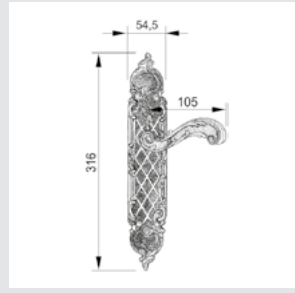

0A1716.000.**

Door handle on plate with keyhole