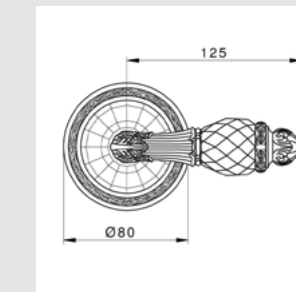

Photo provided by Montelux

OR6260.000.**
Door handle on roses

OR6216.000.**
Door handle on roses

OR6220.000.**
Door handle on roses

OR6234.000.**
Door handle on roses with exclusive Swarovski crystal

OR6263.000.**
Door handle on roses with exclusive Swarovski crystal