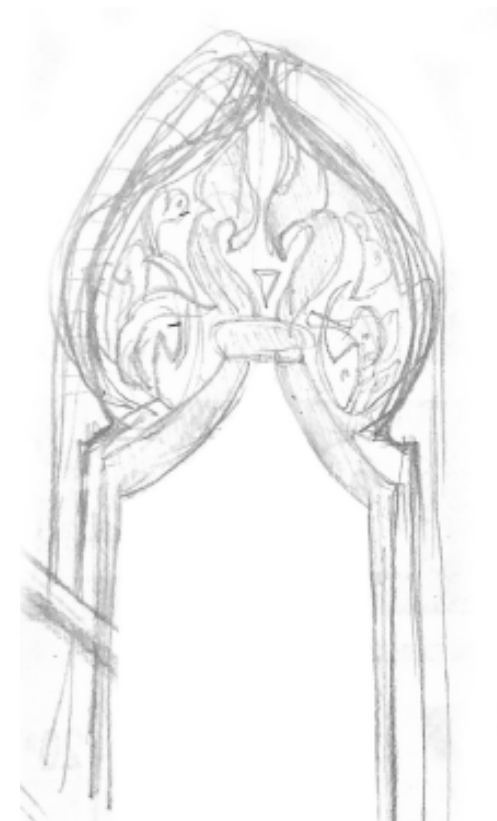

PLATE SHAPE

Antique forms recovered from the common architecture linking East and West.

The decorative style defines the craftsmen who decorated the main façades with plaster.

Hand-decorated plates are available in two sizes: 400x60mm and 300x53mm.