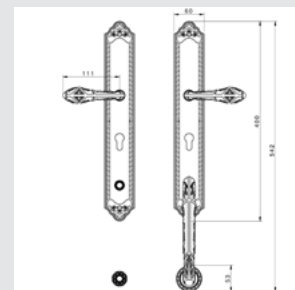

Thread M10 - For doors up to 70 mm thickness.

TYPE OF PRODUCTS

CODE	DESCRIPTION
A	Lever handle set on plate
C	Door fixed knob on plate
D	Door level knob set on plate
F	Door fixed knob on plate
J	Door entrance set - Includes lever handle and pull handle
M	Pull handle on plate
N	Pull handle on roses
P	Knob lever set on roses
R	Lever handle set on roses
S	Privacy knob
V	Window lever handle
EY	Key hole scutcheon rose - Euro profile cylinder hole
WC	Privacy knob set with emergency realise on roses
Z	Furniture knob

VARIATIONS

Possible variations on door hardware products.

CODE	DESCRIPTION
000	Lever handle set without keyhole
100	Half lever handle set - Right opening
200	Half lever handle set - Left opening
85Y	Lever handle set on plate with euro profile keyhole at 85mm
70P	Lever handle set on plate with privacy button at 70mm
90P	Lever handle set on plate with privacy button at 90mm
EY0	Lever handle set on roses with euro profile keyhole escutcheons
BC0	Lever handle set on roses with capsule keyhole escutcheons
BH0	Lever handle set on roses with english/dutch keyhole escutcheons

0WC070.6MM.**
Privacy button

0M3203.000.**
Door pull handle on plate - Individual sale -

0M2903.000.**
Door pull handle on plate - Individual sale -

0N7003.000.**
Door pull handle on roses - Individual sale -

0J2910.85Y.**
Entrance door set with keyhole europrofile 85mm

MATERIALS

Custom your door hardware, you can combine the plate with different handle designs available.

0A3534.000.44
Door handle on plate
55x315mm - Set (2 units)