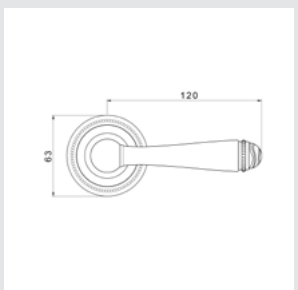

● OR8585.TG0.**

Door handle on roses with pearl pattern and tiger's eye gemstone