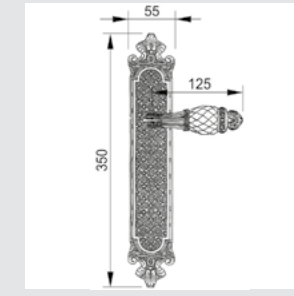

0A4640.000.**
0A4640.N00.**
Door handle on plate with Swarovski crystal