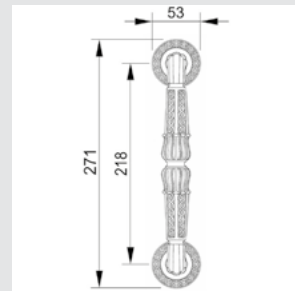

0N7002.000.**
Door pull handle on roses - Individual sale -