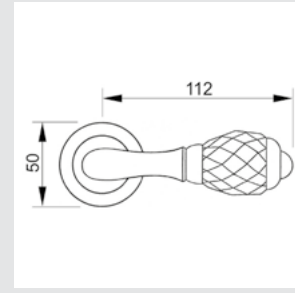

☉ 0A4340.000.**
● 0A4340.N00.**
Door handle on roses
with Swarovski crystal

☉ 0A9240.000.**
● 0A9240.N00.**
Door handle on roses
with Swarovski crystal

☉ 0R6040.000.**
● 0R6040.N00.**
Door handle on roses
with Swarovski crystal