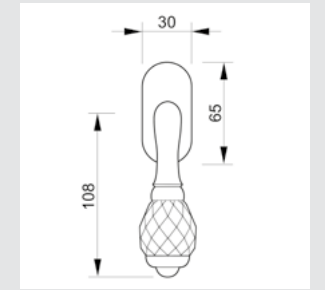

0V0740.000.**
0V0740.N00.**
Applicable for right and left opening/hand.
Window handle with Swarovski crystal - Individual sale