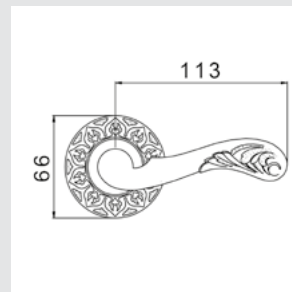

0R4460.000.**
Door handle on roses