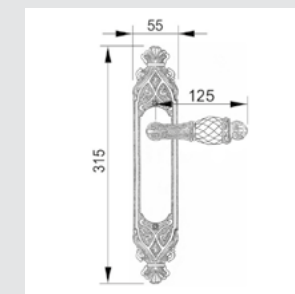

Custom your door hardware, you can combine the plate with different handle designs available

0A3860.000.01

Door handle on plate
55x300mm - Set (2 units)

0A3834.000.12

Door handle on plate
55x300mm - Set (2 units)

0A3800.000.34

Door handle on plate
55x300mm - Set (2 units)

**Recommended design*

0A3870.000.01

Door handle on plate
55x300mm - Set (2 units)

0R6560.000.44

Door handle on roses
ø54mm - Set (2 units)

0EY065.000.01

Door pull handle on large plate
60x400mm - Individual sale (1 unit)

0N7003.000.01

Door pull handle on roses
53x240mm - Individual sale (1 unit)

0J2910.85Y.34

Entrance door set with keyhole europrofile 85mm
60x542mm

0J3407.S85Y.44

Entrance door set with keyhole europrofile 85mm
60x507mm

0A3534.000.**
Door handle on plate

0A3434.000.**
Door handle on large plate

0R7134.000.**
Door handle on roses

With crystal

0A3541.000.**
0A3541.N00.**
Door handle on plate with Swarovski crystal