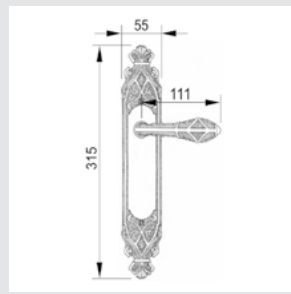

0A3800.000.34

Door handle on plate
55x300mm - Set (2 units)

**Recommended design*

0A3870.000.01

Door handle on plate
55x300mm - Set (2 units)

0R6560.000.44

Door handle on roses
ø54mm - Set (2 units)

0EY065.000.01

0A3720.85Y.34

Door handle on large plate with keyhole
60x400mm - Set (2 units)

0J3705.85Y.12

Entrance door set with keyhole europrofile 85mm
60x530mm - Set (2 units)

0M3802.000.34

Door pull handle on plate
55x300mm - Individual sale (1 unit)

0M3405.SN0.01

Door pull handle on plate
60x415mm - Individual sale (1 unit)

0M3405.S00.44

Door pull handle on plate
60x415mm - Individual sale (1 unit)

0J3407.SN85Y.01

Entrance door set with keyhole europrofile 85mm
60x507mm

0J3407.S85Y.44

Entrance door set with keyhole europrofile 85mm
60x507mm

0A3534.000.**
Door handle on plate

0A3434.000.**
Door handle on large plate

0R7134.000.**
Door handle on roses

With crystal

0A3541.000.**
0A3541.N00.**
Door handle on plate with Swarovski crystal