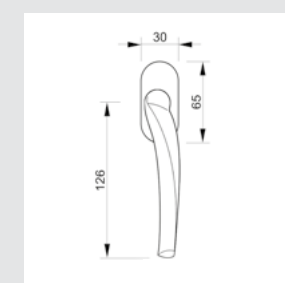

For right hand - 0V0753.D00.**
For left hand - 0V0753.Z00.**
Window handle - Individual sale