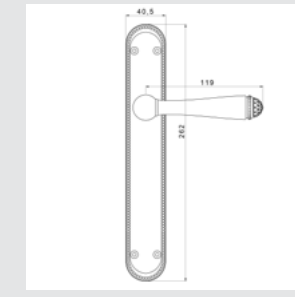

OA4085.S00.**
OA4085.SN0.**
Door handle on plate with pearl pattern and Swarovski crystal