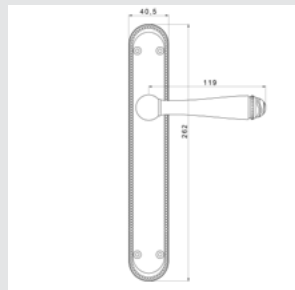

- OA4085.QTP.**
- OA4085.QTO.**

Door handle on plate with pearl pattern and quartz gemstone