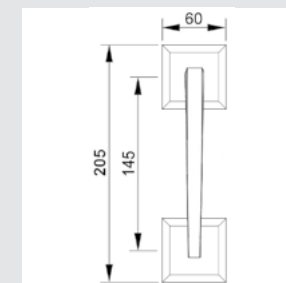

0N6403.000.**
Door pull handle on roses
- Individual sale -