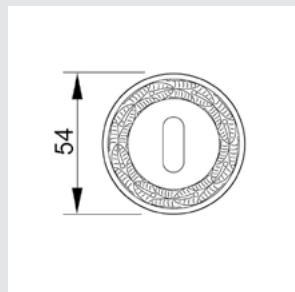

0BC065.000.**

Keyhole escutcheon - Individual sale