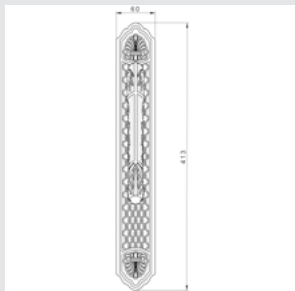

0M3003.B00.**
Door pull handle on plate - Individual sale -