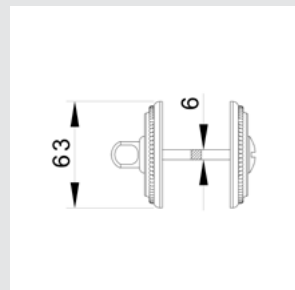

OWC085.6MM.**

Privacy button with pearl pattern - Individual sale

● OZ5785.LP0.**

Furniture knob with pearl pattern and lapis lazuli gemstone - Individual sale

● OP.8545.LP0.**

Door turn knob with pearl pattern and lapis lazuli gemstone