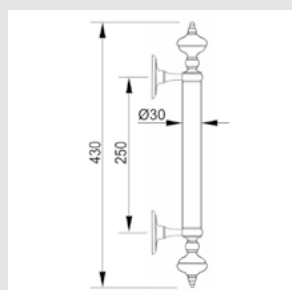

Set (2 units) 0N4765.N00.62
 Individual sale (1 unit) 0N4764.N00.62
 Door pull handle on roses - 340 mm

Set - 0N4483.000.**
Individual sale - 0N4482.000.**
Door pull handle on roses

Set - 0N4695.000.**
Individual sale - 0N4694.000.**
Door pull handle on roses