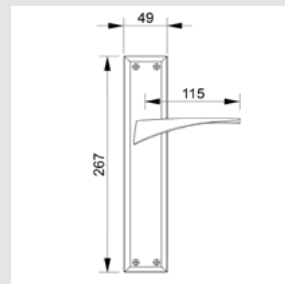

0N6802.000.22

Door pull handle on roses
54x199 - Individual sale (1unit)

0M1304.000.45

Door pull handle on plate
50x265 - Individual sale (1unit)

0V0753.D00.22

Window handle
30x65 - Individual sale (1unit)