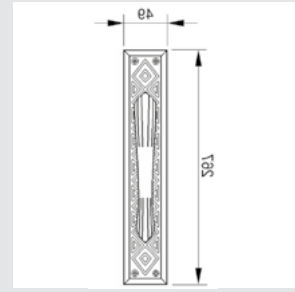

0M4802.000.**
Door pull handle on plate

MATERIALS

Crystals from Swarovski: Clear Black