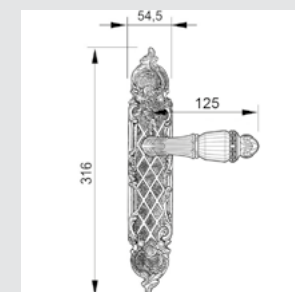

0A1741.B00.**

Door handle on plate with Swarovski crystal