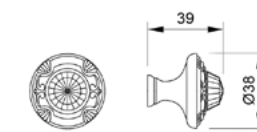

OZ5747.000.**
Furniture knob with Swarovski crystal - Individual sale