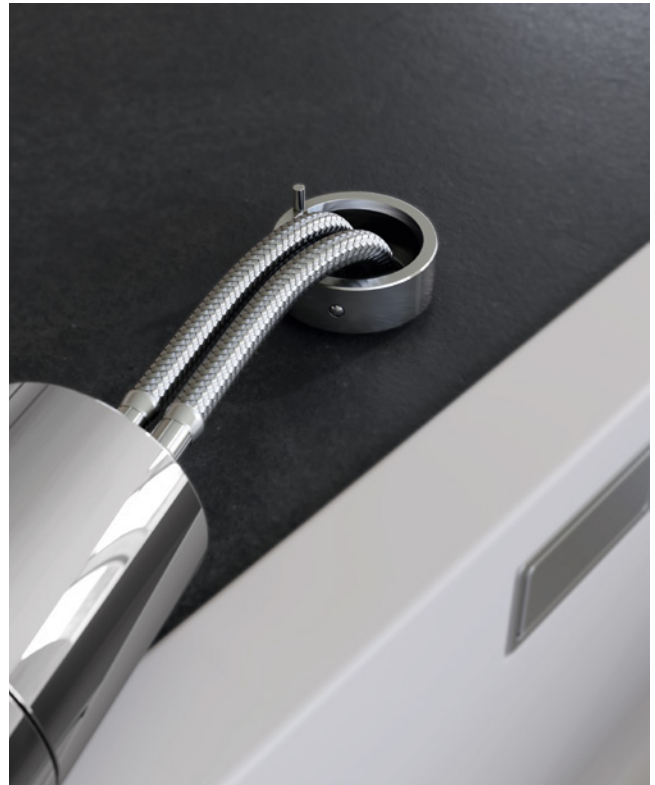

COMFORT PLUS

Exclusive
operating experience

COMFORT PLUS goes beyond everyday requirements: the added functions make every use of the kitchen fitting an exclusive experience.

EXCELLENCE

Intelligent
kitchen fittings

EXCELLENCE meets the most exacting expectations for operating convenience. Building on our basic functions, electronic features turn the fittings into intelligent helpers in your kitchen.