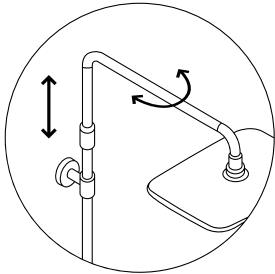

KLUDI COCKPIT *Explorer* prioritises ease of use. The operation is reduced to two prominent controls on the front of the fitting that lets users set the water volume and temperature of the head and hand shower simply by turning them – it is intuitive, convenient and effortless.

Discover the latest member
of the KLUDI COCKPIT family!

Individual shower experience for all of your senses: The large head shower does not just swivel freely, but is also adjustable in height up to 25cm. That allows it to be optimally configured for every ceiling height. An integrated ball joint also lets the angle of the spray head to be individually adjusted.

↓ →

height adjustable

Reliable performance: A pressure equaliser ensures constant water pressure at all times, providing lasting protection against damage to the head shower – even when the nozzles are blocked.