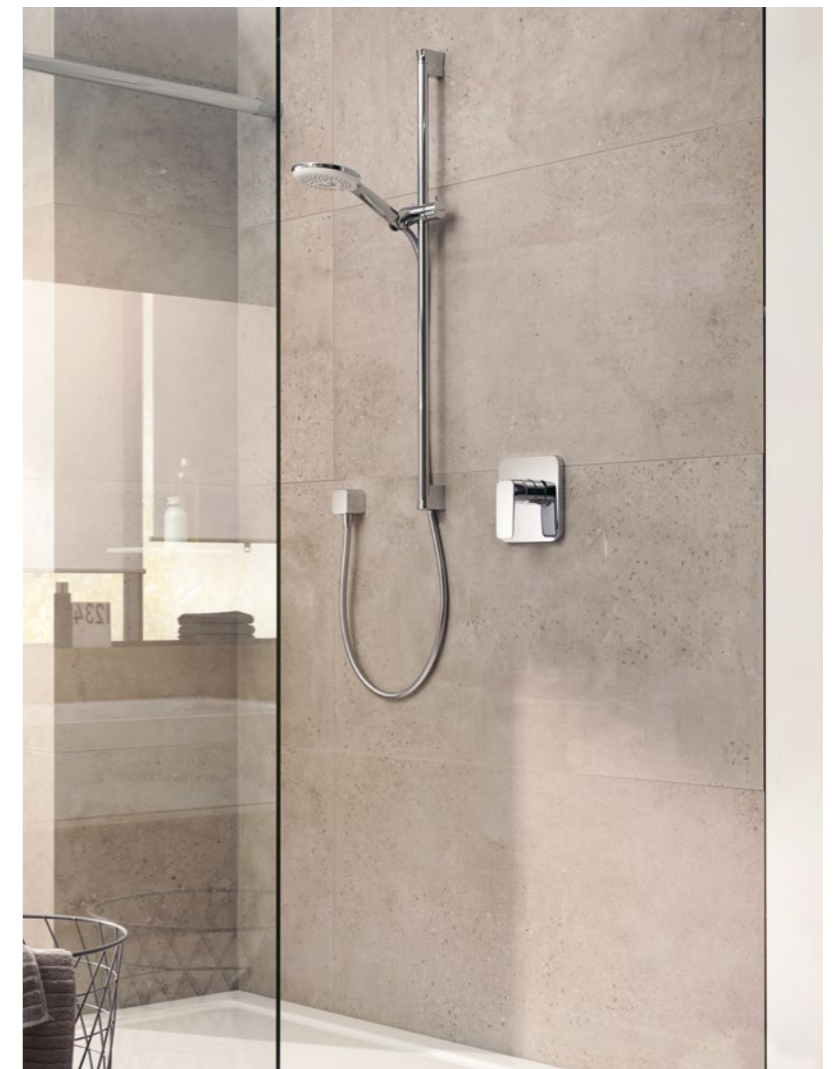

→
Concealed single lever shower mixer
406550575

The Pure&Style concealed fittings provide an exclusive shower experience in both private and commercial projects.