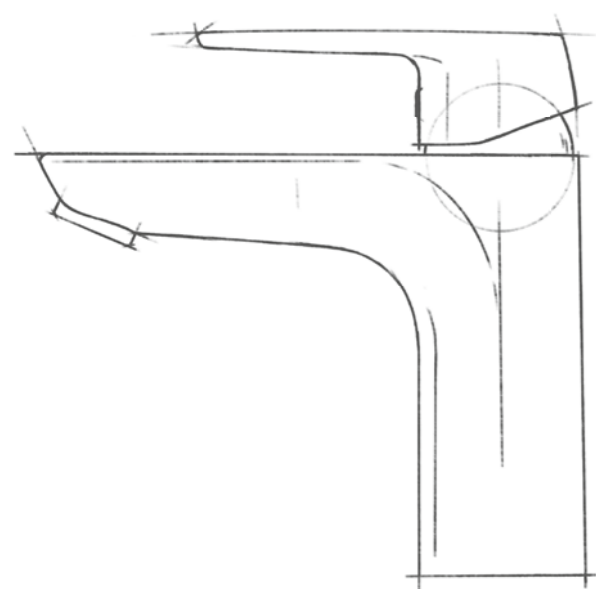

PURE&SOLID

Robust
Constant
Consistent