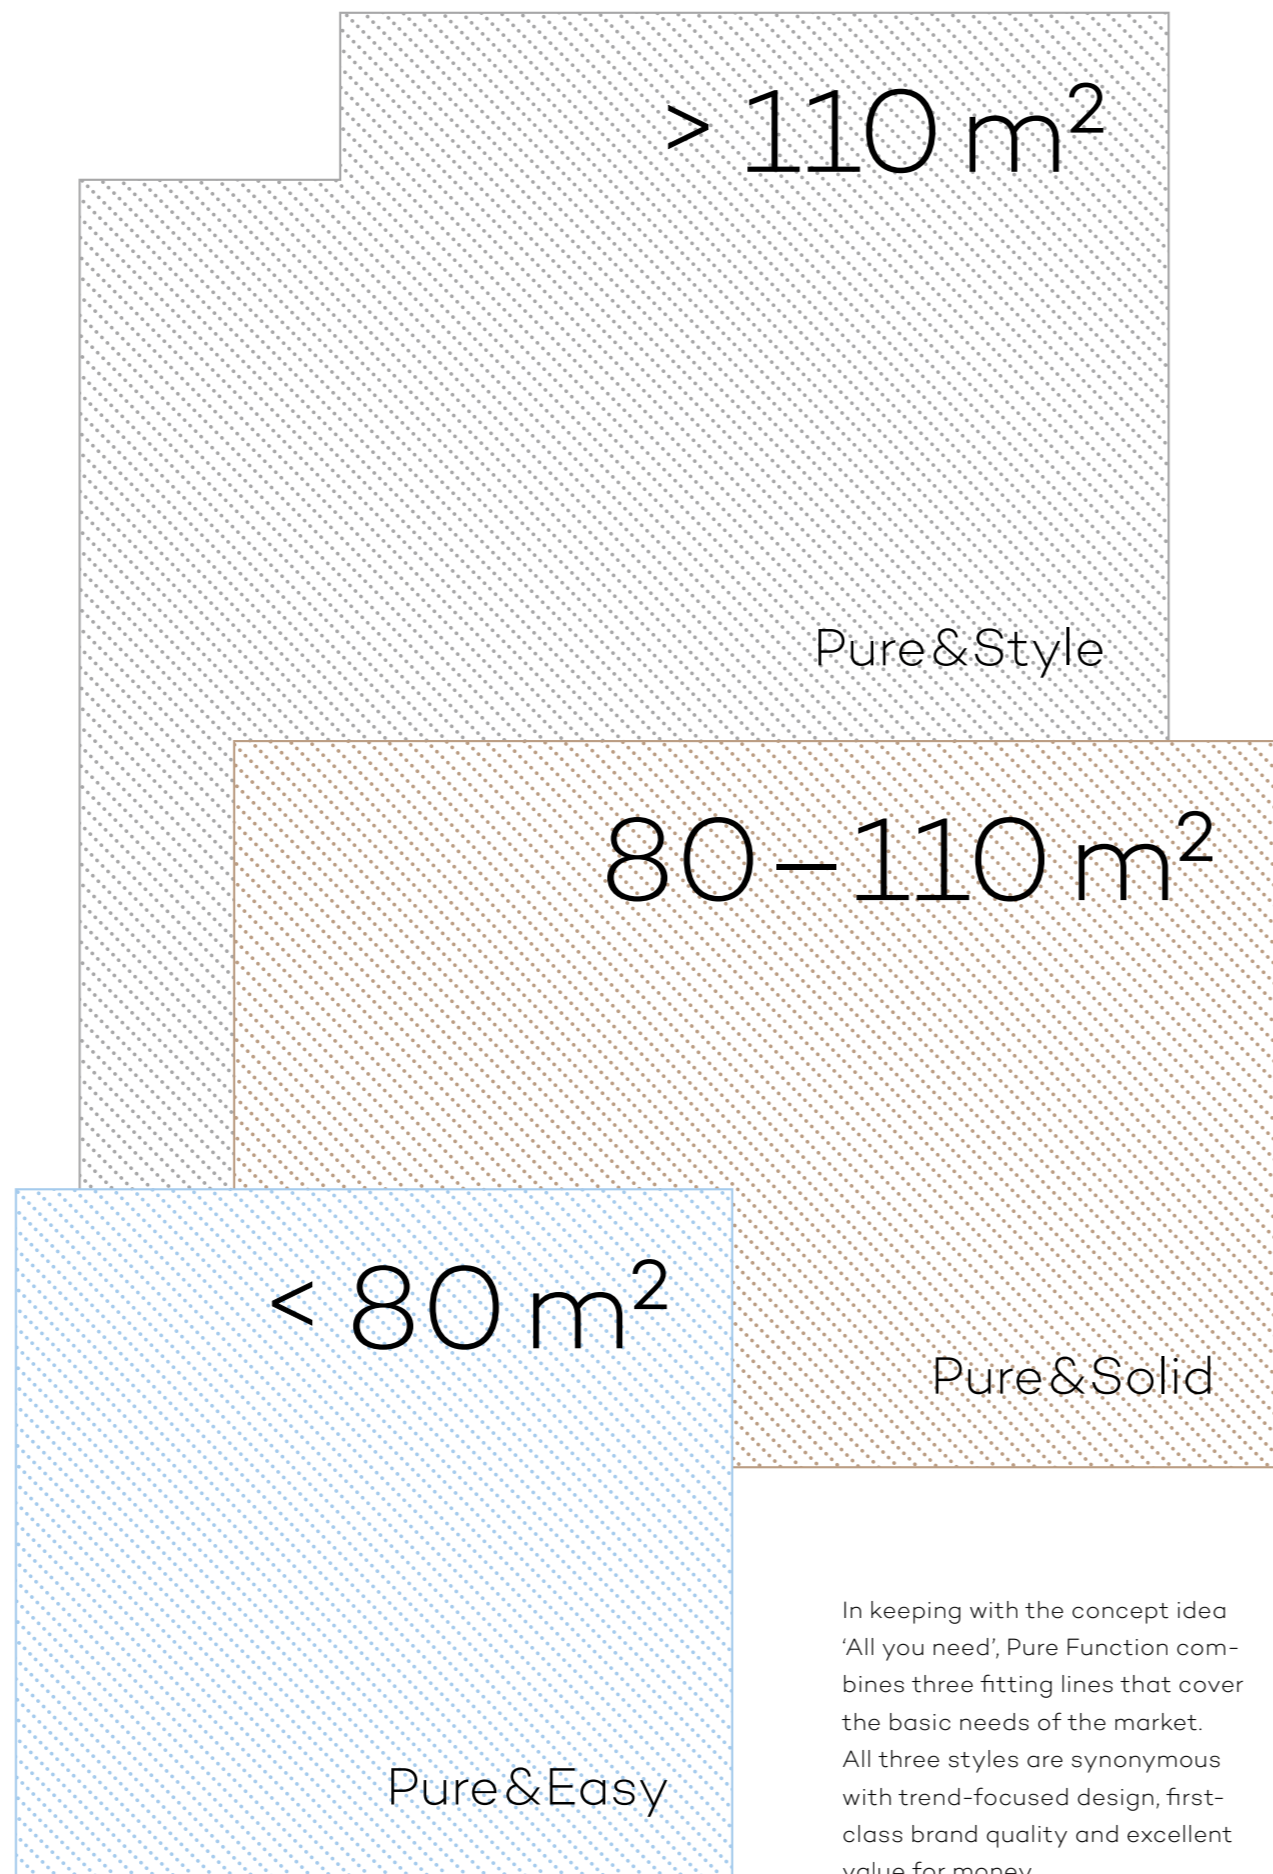

Pure&Style

PURE&EASY

Smart
Clear
Dynamic

PURE&SOLID

Robust
Constant
Consistent

PURE&STYLE

Elegant
Linear
Convenient

You are guaranteed to find precisely the right line of fittings to suit every project and every market.