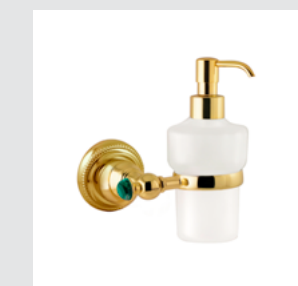

073821.ML0.**
Three hole bidet set with malachite stone

073816.ML0.**
Five hole bath set with hand shower and malachite stone

073819.ML0.**
Shower set with hand shower and malachite stone

073001.000.**
Three hole basin with malachite stone

073003.000.**
One hole basin mixer with joystick and malachite stone

073023.000.**
One hole bidet with joystick and malachite stone

073872.ML0.**
Towel rail 600mm with malachite stone

073873.ML0.**
Towel ring 165mm with malachite stone

073875.ML0.**
Robe hook with malachite stone

073021.000.**
Three hole bidet set with malachite stone

073016.000.**
Five hole bath set with hand shower and malachite stone

073019.000.**
Shower set with hand shower and malachite stone

073880.ML0.**
Wall toothbrush holder with malachite stone

073877.ML0.**
Toilet paper holder with malachite stone

073886.ML0.**
Wall soap dispenser with malachite stone

073878.ML0.**
Soap dish holder with malachite stone