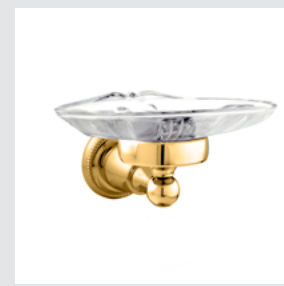

073880.ML0.**
Wall toothbrush holder with malachite stone

073877.ML0.**
Toilet paper holder with malachite stone

073886.ML0.**
Wall soap dispenser with malachite stone

073878.ML0.**
Soap dish holder with malachite stone

073072.000.**
Towel rail 600mm with malachite stone

073073.000.**
Towel ring 165mm with malachite stone

073075.000.**
Robe hook with malachite stone

073080.000.**

Wall toothbrush holder with malachite stone

073077.000.**

Toilet paper holder with malachite stone

073086.000.**

Wall soap dispenser with malachite stone

073078.000.**

Soap dish holder with malachite stone

073085.000.**

Spare toilet paper holder with malachite stone

073084.000.**

Toilet brush holder with malachite stone

0Z5785.000.**

Cabinet knob diameter 27mm with malachite stone

MATERIALS

Brass 

Malachite stone 

Available on request with other gemstones: