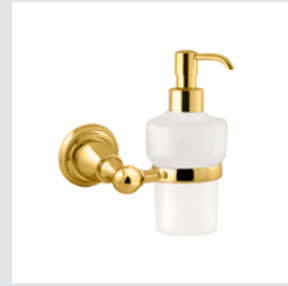

073880.ML0.**
Wall toothbrush holder with malachite stone

073877.ML0.**
Toilet paper holder with malachite stone

073886.ML0.**
Wall soap dispenser with malachite stone

073878.ML0.**
Soap dish holder with malachite stone

073072.000.**
Towel rail 600mm with malachite stone

073073.000.**
Towel ring 165mm with malachite stone

073075.000.**
Robe hook with malachite stone

073080.000.**

Wall toothbrush holder with malachite stone

073077.000.**

Toilet paper holder with malachite stone

073086.000.**

Wall soap dispenser with malachite stone

073078.000.**

Soap dish holder with malachite stone

073085.000.**

Spare toilet paper holder with malachite stone

073084.000.**

Toilet brush holder with malachite stone

0Z5785.000.**

Cabinet knob diameter 27mm with malachite stone

MATERIALS

Brass 

Malachite stone 

Available on request with other gemstones: