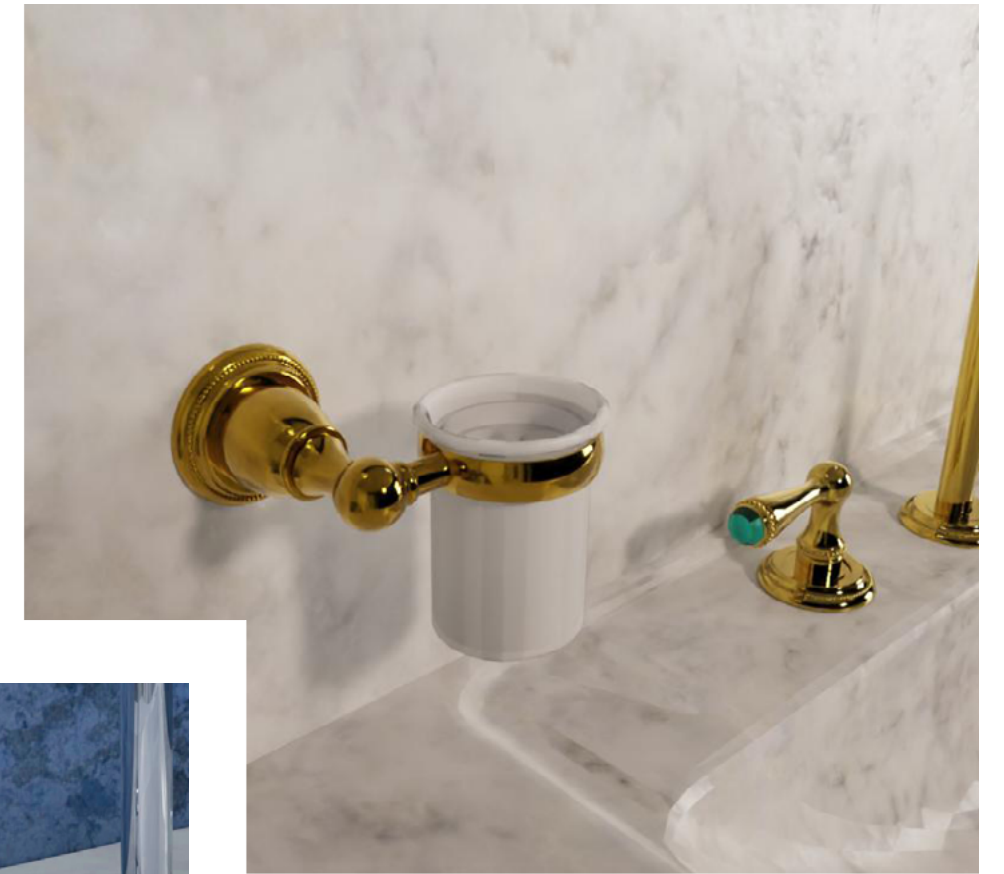

073077.000.**

Toilet paper holder with malachite stone

073086.000.**

Wall soap dispenser with malachite stone

073078.000.**

Soap dish holder with malachite stone

073085.000.**

Spare toilet paper holder with malachite stone

073084.000.**

Toilet brush holder with malachite stone

0Z5785.000.**

Cabinet knob diameter 27mm with malachite stone

MATERIALS

Brass 

Malachite stone 

Available on request with other gemstones: