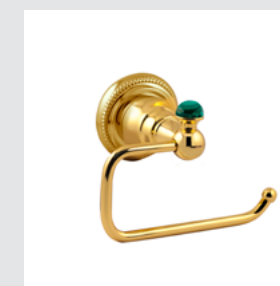

073003.000.**
One hole basin mixer with joystick and malachite stone

073023.000.**
One hole bidet with joystick and malachite stone

073872.ML0.**
Towel rail 600mm with malachite stone

073873.ML0.**
Towel ring 165mm with malachite stone

073875.ML0.**
Robe hook with malachite stone

073021.000.**
Three hole bidet set with malachite stone

073016.000.**
Five hole bath set with hand shower and malachite stone

073019.000.**
Shower set with hand shower and malachite stone

073880.ML0.**
Wall toothbrush holder with malachite stone

073877.ML0.**
Toilet paper holder with malachite stone

073886.ML0.**
Wall soap dispenser with malachite stone

073878.ML0.**
Soap dish holder with malachite stone

073072.000.**
Towel rail 600mm with malachite stone

073073.000.**
Towel ring 165mm with malachite stone

073075.000.**
Robe hook with malachite stone

073080.000.**

Wall toothbrush holder with malachite stone