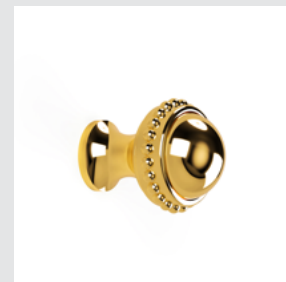

025785.000.00
Cabinet knob Ø23mm

073003.000.00

GLAM Precious handle with brass detail design

073080.000.01

073021.000.00

073073.000.01

073801.ML0.**
Three hole basin with malachite stone

073803.ML0.**
One hole basin mixer with joystick and malachite stone

073072.000.**
Towel rail 600mm with malachite stone

073073.000.**
Towel ring 165mm with malachite stone

073075.000.**
Robe hook with malachite stone

073080.000.**

Wall toothbrush holder with malachite stone

073077.000.**

Toilet paper holder with malachite stone

073086.000.**

Wall soap dispenser with malachite stone

073078.000.**

Soap dish holder with malachite stone

073085.000.**

Spare toilet paper holder with malachite stone

073084.000.**

Toilet brush holder with malachite stone

0Z5785.000.**

Cabinet knob diameter 27mm with malachite stone

MATERIALS

Brass 

Malachite stone 

Available on request with other gemstones: