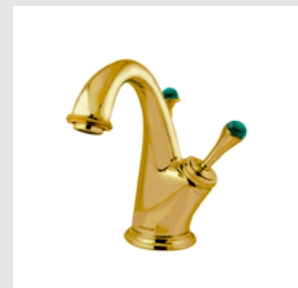

GENUINE AND WITH PERSONALITY

When luxury becomes art, and that art is transformed into architecture, fashion and interior design, that is GLAM, the new collection of design oriented bathroom fittings by MESTRE, with fascinating sculpted pearls and details in gemstones like a jewel.

073801.ML0.00

073878.ML0.01

0Z5785.ML0.00
Cabinet knob Ø23mm

GLAM Precious handle design with Malachite gemstone

073803.ML0.00

073823.ML0.00

073819.ML0.00

073001.000.00

025785.000.00
Cabinet knob Ø23mm

073003.000.00

GLAM Precious handle with brass detail design

073080.000.01

073021.000.00

073073.000.01

073801.ML0.**
Three hole basin with malachite stone

073803.ML0.**
One hole basin mixer with joystick and malachite stone

073823.ML0.**
One hole bidet with joystick and malachite stone

073885.ML0.**
Spare toilet paper holder with malachite stone

073884.ML0.**
Toilet brush holder with malachite stone

0Z5785.ML0.**
Cabinet knob diameter 27mm with malachite stone