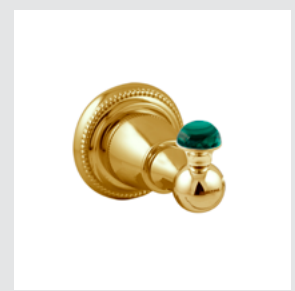

073823.ML0.**
One hole bidet with joystick and malachite stone

073885.ML0.**
Spare toilet paper holder with malachite stone

073884.ML0.**
Toilet brush holder with malachite stone

0Z5785.ML0.**
Cabinet knob diameter 27mm with malachite stone

073821.ML0.**
Three hole bidet set with malachite stone

073816.ML0.**
Five hole bath set with hand shower and malachite stone

073819.ML0.**
Shower set with hand shower and malachite stone

073001.000.**
Three hole basin with malachite stone

073003.000.**
One hole basin mixer with joystick and malachite stone

073023.000.**
One hole bidet with joystick and malachite stone

073872.ML0.**
Towel rail 600mm with malachite stone

073873.ML0.**
Towel ring 165mm with malachite stone

073875.ML0.**
Robe hook with malachite stone

073021.000.**
Three hole bidet set with malachite stone

073016.000.**
Five hole bath set with hand shower and malachite stone

073019.000.**
Shower set with hand shower and malachite stone