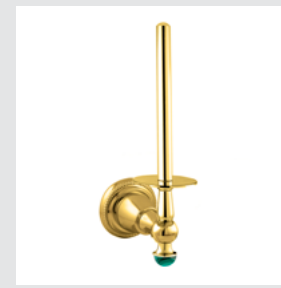

GENUINE AND WITH PERSONALITY

When luxury becomes art, and that art is transformed into architecture, fashion and interior design, that is GLAM, the new collection of design oriented bathroom fittings by MESTRE, with fascinating sculpted pearls and details in gemstones like a jewel.

073801.ML0.00

073878.ML0.01

0Z5785.ML0.00
Cabinet knob Ø23mm

GLAM Precious handle design with Malachite gemstone

073803.ML0.00

073823.ML0.00

073819.ML0.00

073001.000.00

025785.000.00
Cabinet knob Ø23mm

073003.000.00

GLAM Precious handle with brass detail design

073080.000.01

073021.000.00

073073.000.01

073801.ML0.**
Three hole basin with malachite stone

073803.ML0.**
One hole basin mixer with joystick and malachite stone

073823.ML0.**
One hole bidet with joystick and malachite stone

073885.ML0.**
Spare toilet paper holder with malachite stone

073884.ML0.**
Toilet brush holder with malachite stone

0Z5785.ML0.**
Cabinet knob diameter 27mm with malachite stone