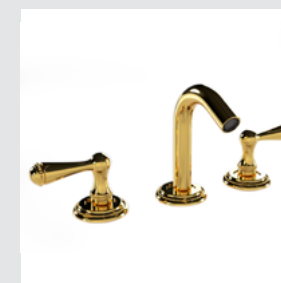

073823.ML0.**
One hole bidet with joystick and malachite stone

073885.ML0.**
Spare toilet paper holder with malachite stone

073884.ML0.**
Toilet brush holder with malachite stone

0Z5785.ML0.**
Cabinet knob diameter 27mm with malachite stone

073821.ML0.**
Three hole bidet set with malachite stone

073816.ML0.**
Five hole bath set with hand shower and malachite stone

073819.ML0.**
Shower set with hand shower and malachite stone

073001.000.**
Three hole basin with malachite stone

073003.000.**
One hole basin mixer with joystick and malachite stone

073023.000.**
One hole bidet with joystick and malachite stone

073872.ML0.**
Towel rail 600mm with malachite stone

073873.ML0.**
Towel ring 165mm with malachite stone

073875.ML0.**
Robe hook with malachite stone

073021.000.**
Three hole bidet set with malachite stone

073016.000.**
Five hole bath set with hand shower and malachite stone

073019.000.**
Shower set with hand shower and malachite stone