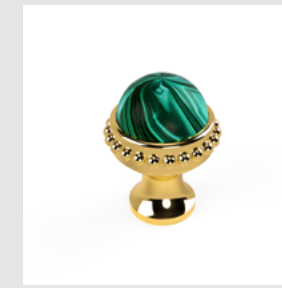

GENUINE AND WITH PERSONALITY

When luxury becomes art, and that art is transformed into architecture, fashion and interior design, that is GLAM, the new collection of design oriented bathroom fittings by MESTRE, with fascinating sculpted pearls and details in gemstones like a jewel.

073801.ML0.00

073878.ML0.01

0Z5785.ML0.00
Cabinet knob Ø23mm

GLAM Precious handle design with Malachite gemstone

073803.ML0.00

073823.ML0.00

073819.ML0.00

073001.000.00

025785.000.00
Cabinet knob Ø23mm

073003.000.00

GLAM Precious handle with brass detail design

073080.000.01

073021.000.00

073073.000.01

073801.ML0.**
Three hole basin with malachite stone

073803.ML0.**
One hole basin mixer with joystick and malachite stone

073823.ML0.**
One hole bidet with joystick and malachite stone

073885.ML0.**
Spare toilet paper holder with malachite stone

073884.ML0.**
Toilet brush holder with malachite stone

0Z5785.ML0.**
Cabinet knob diameter 27mm with malachite stone