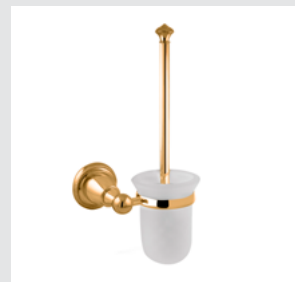

GENUINE AND WITH PERSONALITY

When luxury becomes art, and that art is transformed into architecture, fashion and interior design, that is GLAM, the new collection of design oriented bathroom fittings by MESTRE, with fascinating sculpted pearls and details in gemstones like a jewel.

073072.000.**
Towel rail 600mm with malachite stone

073073.000.**
Towel ring 165mm with malachite stone

073075.000.**
Robe hook with malachite stone

073080.000.**

Wall toothbrush holder with malachite stone

073077.000.**

Toilet paper holder with malachite stone

073086.000.**

Wall soap dispenser with malachite stone

073078.000.**

Soap dish holder with malachite stone

073085.000.**

Spare toilet paper holder with malachite stone

073084.000.**

Toilet brush holder with malachite stone

0Z5785.000.**

Cabinet knob diameter 27mm with malachite stone

MATERIALS

Brass 

Malachite stone 

Available on request with other gemstones: