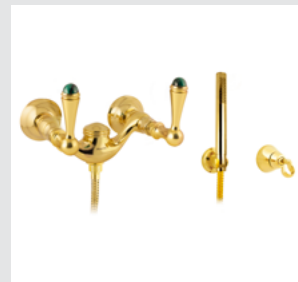

025785.000.00
Cabinet knob Ø23mm

073003.000.00

GLAM Precious handle with brass detail design

073080.000.01

073021.000.00

073073.000.01

073801.ML0.**
Three hole basin with malachite stone

073803.ML0.**
One hole basin mixer with joystick and malachite stone

073823.ML0.**
One hole bidet with joystick and malachite stone

073885.ML0.**
Spare toilet paper holder with malachite stone

073884.ML0.**
Toilet brush holder with malachite stone

0Z5785.ML0.**
Cabinet knob diameter 27mm with malachite stone

073821.ML0.**
Three hole bidet set with malachite stone

073816.ML0.**
Five hole bath set with hand shower and malachite stone

073819.ML0.**
Shower set with hand shower and malachite stone

073001.000.**
Three hole basin with malachite stone

073003.000.**
One hole basin mixer with joystick and malachite stone

073023.000.**
One hole bidet with joystick and malachite stone

073872.ML0.**
Towel rail 600mm with malachite stone

073873.ML0.**
Towel ring 165mm with malachite stone