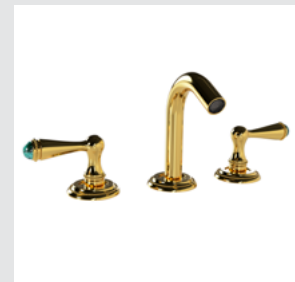

025785.000.00
Cabinet knob Ø23mm

073003.000.00

GLAM Precious handle with brass detail design

073080.000.01

073021.000.00

073073.000.01

073801.ML0.**
Three hole basin with malachite stone

073803.ML0.**
One hole basin mixer with joystick and malachite stone

073823.ML0.**
One hole bidet with joystick and malachite stone

073885.ML0.**
Spare toilet paper holder with malachite stone

073884.ML0.**
Toilet brush holder with malachite stone

0Z5785.ML0.**
Cabinet knob diameter 27mm with malachite stone

073821.ML0.**
Three hole bidet set with malachite stone

073816.ML0.**
Five hole bath set with hand shower and malachite stone

073819.ML0.**
Shower set with hand shower and malachite stone

073001.000.**
Three hole basin with malachite stone

073003.000.**
One hole basin mixer with joystick and malachite stone

073023.000.**
One hole bidet with joystick and malachite stone

073872.ML0.**
Towel rail 600mm with malachite stone

073873.ML0.**
Towel ring 165mm with malachite stone