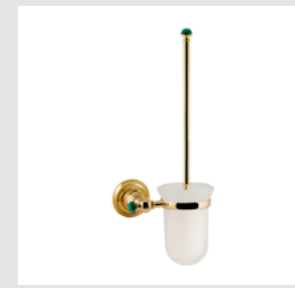

025785.000.00
Cabinet knob Ø23mm

073003.000.00

GLAM Precious handle with brass detail design

073080.000.01

073021.000.00

073073.000.01

073801.ML0.**
Three hole basin with malachite stone

073803.ML0.**
One hole basin mixer with joystick and malachite stone

073823.ML0.**
One hole bidet with joystick and malachite stone

073885.ML0.**
Spare toilet paper holder with malachite stone

073884.ML0.**
Toilet brush holder with malachite stone

0Z5785.ML0.**
Cabinet knob diameter 27mm with malachite stone