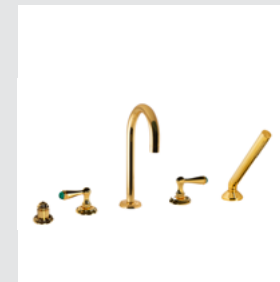

025785.000.00
Cabinet knob Ø23mm

073003.000.00

GLAM Precious handle with brass detail design

073080.000.01

073021.000.00

073073.000.01

073801.ML0.**
Three hole basin with malachite stone

073803.ML0.**
One hole basin mixer with joystick and malachite stone

073823.ML0.**
One hole bidet with joystick and malachite stone

073885.ML0.**
Spare toilet paper holder with malachite stone

073884.ML0.**
Toilet brush holder with malachite stone

0Z5785.ML0.**
Cabinet knob diameter 27mm with malachite stone

073821.ML0.**
Three hole bidet set with malachite stone

073816.ML0.**
Five hole bath set with hand shower and malachite stone

073819.ML0.**
Shower set with hand shower and malachite stone

073001.000.**
Three hole basin with malachite stone

073003.000.**
One hole basin mixer with joystick and malachite stone

073023.000.**
One hole bidet with joystick and malachite stone

073872.ML0.**
Towel rail 600mm with malachite stone

073873.ML0.**
Towel ring 165mm with malachite stone