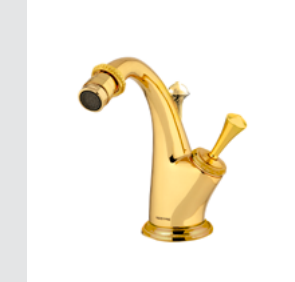

025785.000.00
Cabinet knob Ø23mm

073003.000.00

GLAM Precious handle with brass detail design

073080.000.01

073021.000.00

073073.000.01

073801.ML0.**
Three hole basin with malachite stone

073803.ML0.**
One hole basin mixer with joystick and malachite stone

073823.ML0.**
One hole bidet with joystick and malachite stone

073885.ML0.**
Spare toilet paper holder with malachite stone

073884.ML0.**
Toilet brush holder with malachite stone

0Z5785.ML0.**
Cabinet knob diameter 27mm with malachite stone

073821.ML0.**
Three hole bidet set with malachite stone

073816.ML0.**
Five hole bath set with hand shower and malachite stone

073819.ML0.**
Shower set with hand shower and malachite stone

073001.000.**
Three hole basin with malachite stone

073003.000.**
One hole basin mixer with joystick and malachite stone

073023.000.**
One hole bidet with joystick and malachite stone

073872.ML0.**
Towel rail 600mm with malachite stone

073873.ML0.**
Towel ring 165mm with malachite stone