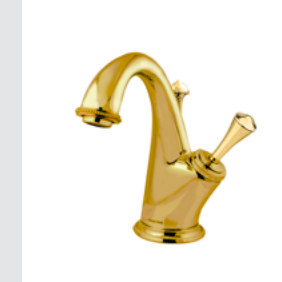

025785.000.00
Cabinet knob Ø23mm

073003.000.00

GLAM Precious handle with brass detail design

073080.000.01

073021.000.00

073073.000.01

073801.ML0.**
Three hole basin with malachite stone

073803.ML0.**
One hole basin mixer with joystick and malachite stone

073823.ML0.**
One hole bidet with joystick and malachite stone

073885.ML0.**
Spare toilet paper holder with malachite stone

073884.ML0.**
Toilet brush holder with malachite stone

0Z5785.ML0.**
Cabinet knob diameter 27mm with malachite stone

073821.ML0.**
Three hole bidet set with malachite stone

073816.ML0.**
Five hole bath set with hand shower and malachite stone

073819.ML0.**
Shower set with hand shower and malachite stone

073001.000.**
Three hole basin with malachite stone

073003.000.**
One hole basin mixer with joystick and malachite stone

073023.000.**
One hole bidet with joystick and malachite stone

073872.ML0.**
Towel rail 600mm with malachite stone

073873.ML0.**
Towel ring 165mm with malachite stone