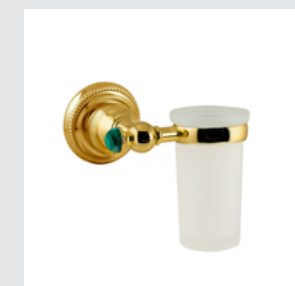

073821.ML0.**
Three hole bidet set with malachite stone

073816.ML0.**
Five hole bath set with hand shower and malachite stone

073819.ML0.**
Shower set with hand shower and malachite stone

073001.000.**
Three hole basin with malachite stone

073003.000.**
One hole basin mixer with joystick and malachite stone

073023.000.**
One hole bidet with joystick and malachite stone

073872.ML0.**
Towel rail 600mm with malachite stone

073873.ML0.**
Towel ring 165mm with malachite stone

073875.ML0.**
Robe hook with malachite stone

073021.000.**
Three hole bidet set with malachite stone

073016.000.**
Five hole bath set with hand shower and malachite stone

073019.000.**
Shower set with hand shower and malachite stone

073880.ML0.**
Wall toothbrush holder with malachite stone

073877.ML0.**
Toilet paper holder with malachite stone

073886.ML0.**
Wall soap dispenser with malachite stone

073878.ML0.**
Soap dish holder with malachite stone