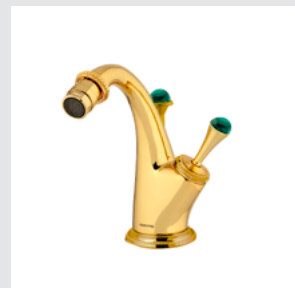

073801.ML0.00

073878.ML0.01

0Z5785.ML0.00
Cabinet knob Ø23mm

GLAM Precious handle design with Malachite gemstone

073803.ML0.00

073823.ML0.00

073819.ML0.00

073001.000.00

025785.000.00
Cabinet knob Ø23mm

073003.000.00

GLAM Precious handle with brass detail design

073080.000.01

073021.000.00

073073.000.01

073801.ML0.**
Three hole basin with malachite stone

073803.ML0.**
One hole basin mixer with joystick and malachite stone

073823.ML0.**
One hole bidet with joystick and malachite stone

073885.ML0.**
Spare toilet paper holder with malachite stone

073884.ML0.**
Toilet brush holder with malachite stone

0Z5785.ML0.**
Cabinet knob diameter 27mm with malachite stone