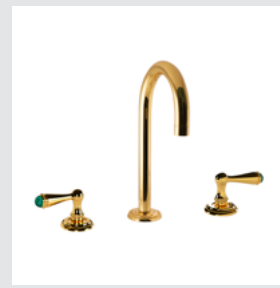

073801.ML0.00

073878.ML0.01

0Z5785.ML0.00
Cabinet knob Ø23mm

GLAM Precious handle design with Malachite gemstone

073803.ML0.00

073823.ML0.00

073819.ML0.00

073001.000.00

025785.000.00
Cabinet knob Ø23mm

073003.000.00

GLAM Precious handle with brass detail design

073080.000.01

073021.000.00

073073.000.01

073801.ML0.**
Three hole basin with malachite stone

073803.ML0.**
One hole basin mixer with joystick and malachite stone

073823.ML0.**
One hole bidet with joystick and malachite stone

073885.ML0.**
Spare toilet paper holder with malachite stone

073884.ML0.**
Toilet brush holder with malachite stone

0Z5785.ML0.**
Cabinet knob diameter 27mm with malachite stone

073821.ML0.**
Three hole bidet set with malachite stone

073816.ML0.**
Five hole bath set with hand shower and malachite stone

073819.ML0.**
Shower set with hand shower and malachite stone

073001.000.**
Three hole basin with malachite stone