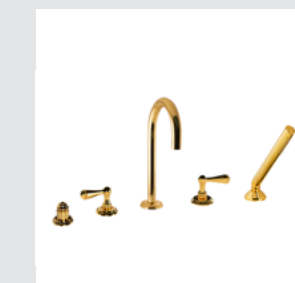

073823.ML0.**
One hole bidet with joystick and malachite stone

073885.ML0.**
Spare toilet paper holder with malachite stone

073884.ML0.**
Toilet brush holder with malachite stone

0Z5785.ML0.**
Cabinet knob diameter 27mm with malachite stone

073821.ML0.**
Three hole bidet set with malachite stone

073816.ML0.**
Five hole bath set with hand shower and malachite stone

073819.ML0.**
Shower set with hand shower and malachite stone

073001.000.**
Three hole basin with malachite stone

073003.000.**
One hole basin mixer with joystick and malachite stone

073023.000.**
One hole bidet with joystick and malachite stone

073872.ML0.**
Towel rail 600mm with malachite stone

073873.ML0.**
Towel ring 165mm with malachite stone

073875.ML0.**
Robe hook with malachite stone

073021.000.**
Three hole bidet set with malachite stone

073016.000.**
Five hole bath set with hand shower and malachite stone

073019.000.**
Shower set with hand shower and malachite stone