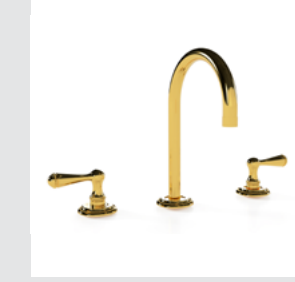

025785.000.00
Cabinet knob Ø23mm

073003.000.00

GLAM Precious handle with brass detail design

073080.000.01

073021.000.00

073073.000.01

073801.ML0.**
Three hole basin with malachite stone

073803.ML0.**
One hole basin mixer with joystick and malachite stone

073823.ML0.**
One hole bidet with joystick and malachite stone

073885.ML0.**
Spare toilet paper holder with malachite stone

073884.ML0.**
Toilet brush holder with malachite stone

0Z5785.ML0.**
Cabinet knob diameter 27mm with malachite stone

073821.ML0.**
Three hole bidet set with malachite stone

073816.ML0.**
Five hole bath set with hand shower and malachite stone

073819.ML0.**
Shower set with hand shower and malachite stone

073001.000.**
Three hole basin with malachite stone

073003.000.**
One hole basin mixer with joystick and malachite stone

073023.000.**
One hole bidet with joystick and malachite stone

073872.ML0.**
Towel rail 600mm with malachite stone

073873.ML0.**
Towel ring 165mm with malachite stone