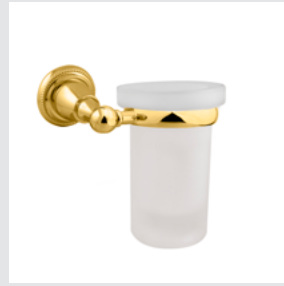

073875.ML0.**
Robe hook with malachite stone

073021.000.**
Three hole bidet set with malachite stone

073016.000.**
Five hole bath set with hand shower and malachite stone

073019.000.**
Shower set with hand shower and malachite stone

073880.ML0.**
Wall toothbrush holder with malachite stone

073877.ML0.**
Toilet paper holder with malachite stone

073886.ML0.**
Wall soap dispenser with malachite stone

073878.ML0.**
Soap dish holder with malachite stone

073072.000.**
Towel rail 600mm with malachite stone

073073.000.**
Towel ring 165mm with malachite stone

073075.000.**
Robe hook with malachite stone

073080.000.**

Wall toothbrush holder with malachite stone