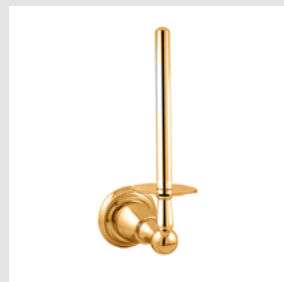

GENUINE AND WITH PERSONALITY

When luxury becomes art, and that art is transformed into architecture, fashion and interior design, that is GLAM, the new collection of design oriented bathroom fittings by MESTRE, with fascinating sculpted pearls and details in gemstones like a jewel.

073072.000.**
Towel rail 600mm with malachite stone

073073.000.**
Towel ring 165mm with malachite stone

073075.000.**
Robe hook with malachite stone

073080.000.**

Wall toothbrush holder with malachite stone

073077.000.**

Toilet paper holder with malachite stone

073086.000.**

Wall soap dispenser with malachite stone

073078.000.**

Soap dish holder with malachite stone

073085.000.**

Spare toilet paper holder with malachite stone

073084.000.**

Toilet brush holder with malachite stone

0Z5785.000.**

Cabinet knob diameter 27mm with malachite stone

MATERIALS

Brass 

Malachite stone 

Available on request with other gemstones: