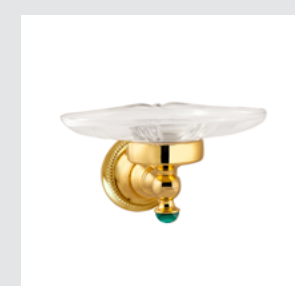

025785.000.00
Cabinet knob Ø23mm

073003.000.00

GLAM Precious handle with brass detail design

073080.000.01

073021.000.00

073073.000.01

073801.ML0.**
Three hole basin with malachite stone

073803.ML0.**
One hole basin mixer with joystick and malachite stone

073003.000.**
One hole basin mixer with joystick and malachite stone

073023.000.**
One hole bidet with joystick and malachite stone

073872.ML0.**
Towel rail 600mm with malachite stone

073873.ML0.**
Towel ring 165mm with malachite stone

073875.ML0.**
Robe hook with malachite stone

073021.000.**
Three hole bidet set with malachite stone

073016.000.**
Five hole bath set with hand shower and malachite stone

073019.000.**
Shower set with hand shower and malachite stone

073880.ML0.**
Wall toothbrush holder with malachite stone

073877.ML0.**
Toilet paper holder with malachite stone

073886.ML0.**
Wall soap dispenser with malachite stone

073878.ML0.**
Soap dish holder with malachite stone