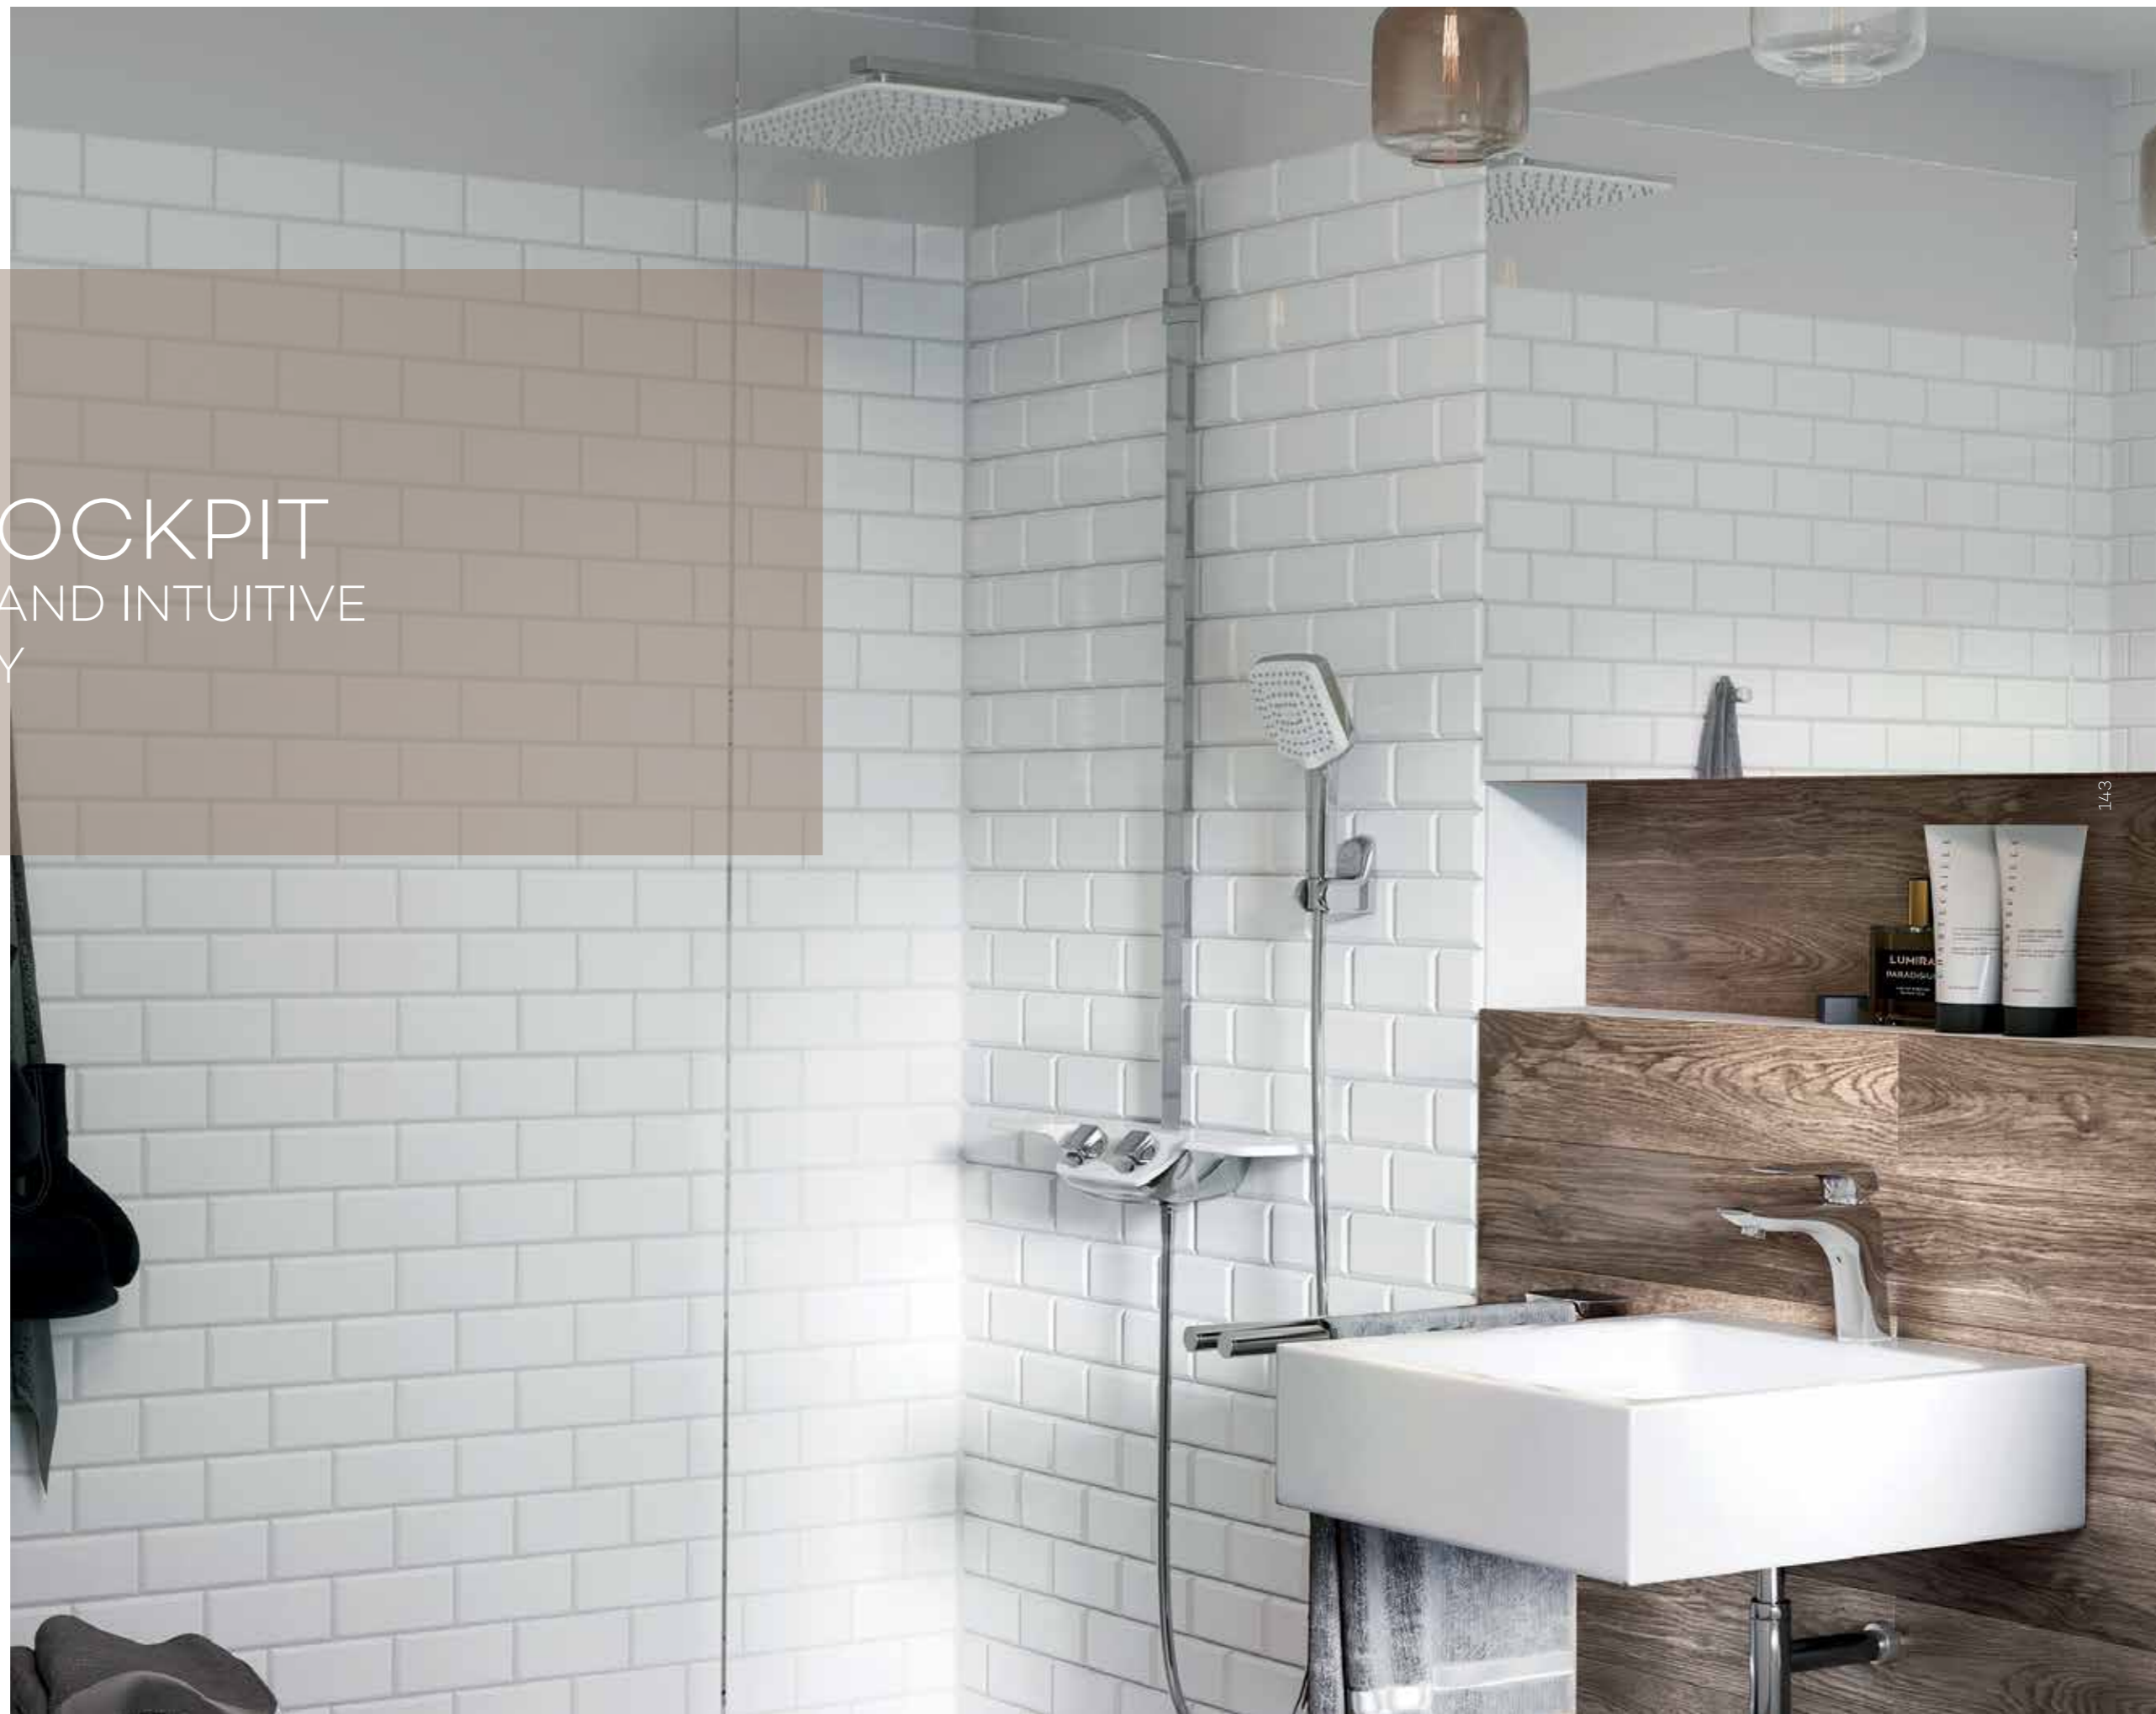

KLUDI-COCKPIT
HIGH QUALITY AND INTUITIVE
FUNCTIONALITY