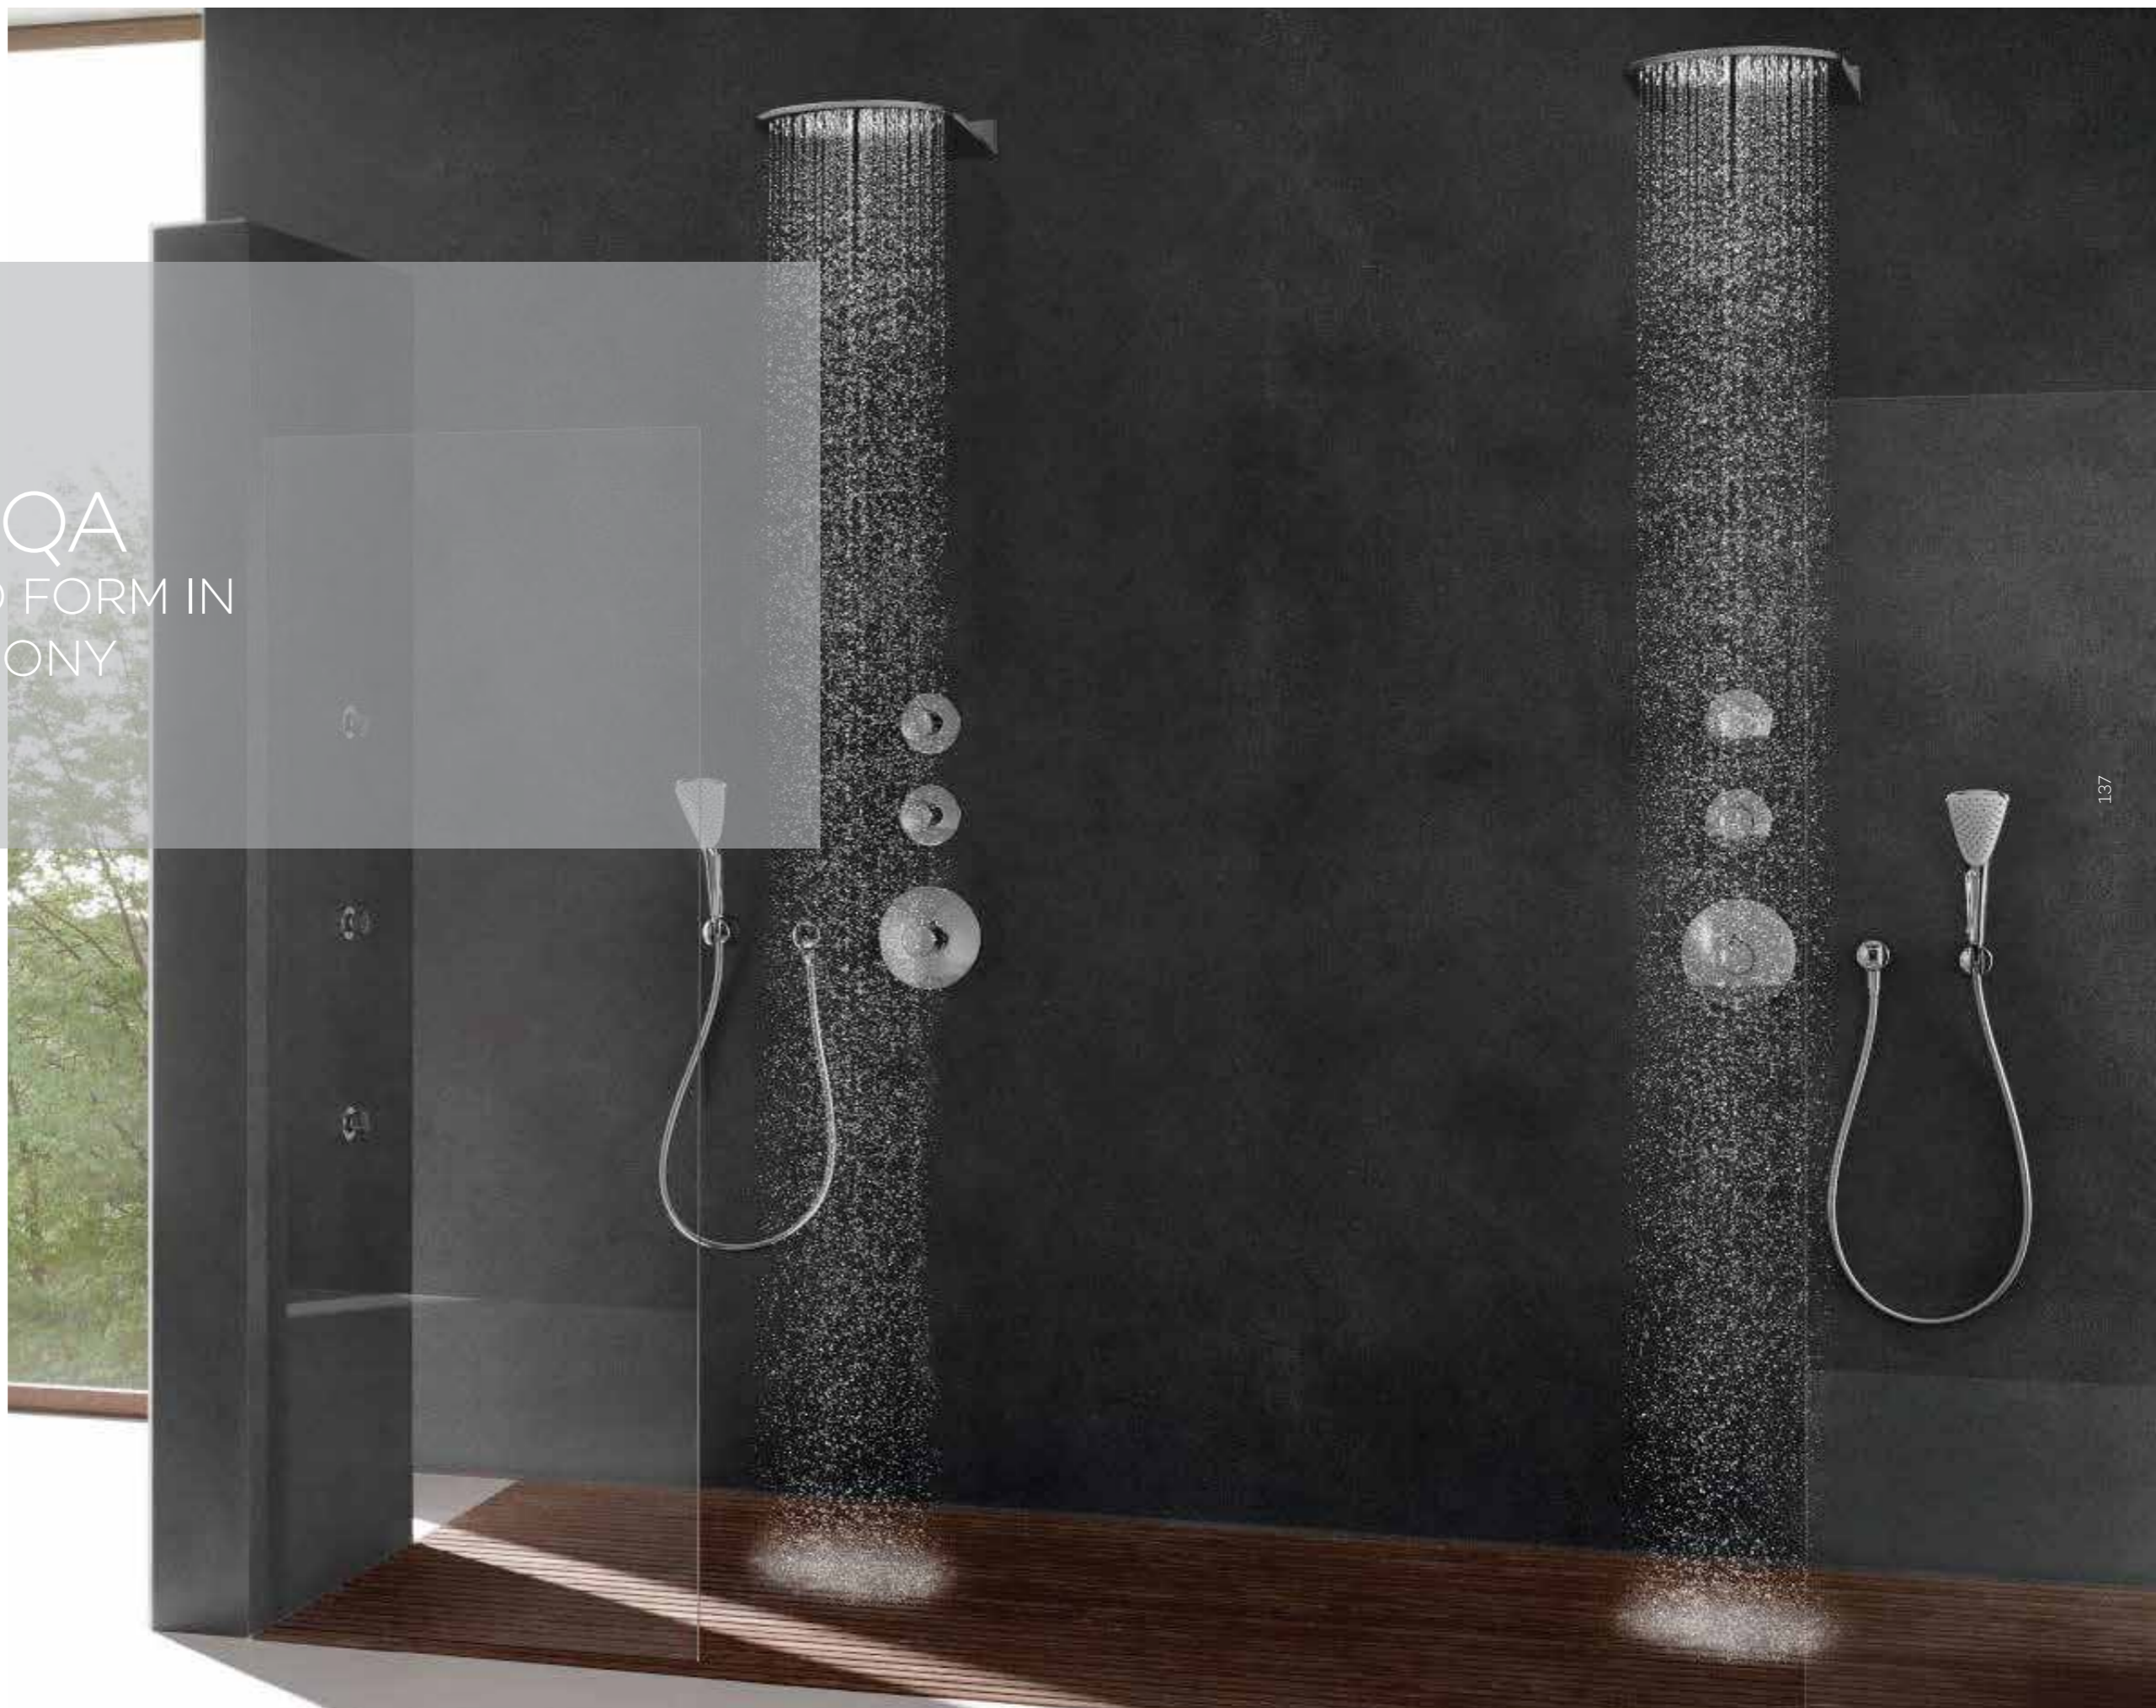

KLUDI-A-QA
FUNCTION AND FORM IN
PERFECT HARMONY

KLUDI-A-QA's extra large rainfall shower provides relaxation and seduces with monolithic design and sophisticated technology. Together with two different wall-mounted showers in the series that deliver rainfall or jet sprays, you soon feel like you are showering under a real waterfall. The shower arm and head shower are particularly easy to operate and promise a simple, unadulterated showering experience. A rectangular rainfall spray with rounded edges highlights its pure, organic style.