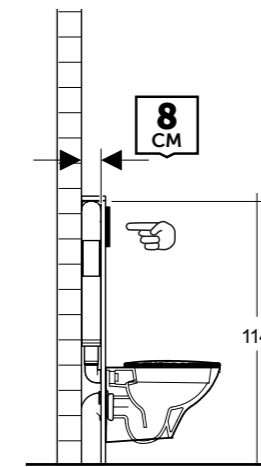

DRY AND SOLID WALL INSTALLATION

8 cm wall-thickness

For thin walls or for space-saving installations, with flushing actuation from the front.