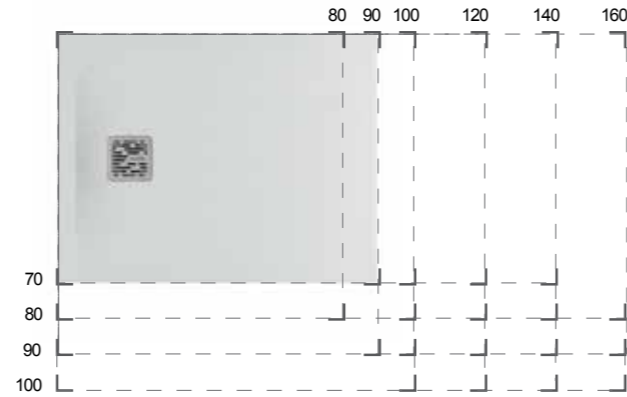

66

WIDTH 100 CM IN RAKSOLID

67

BATHTUB REPLACEMENT

RECTANGULAR

INSTALLATION VARIANTS

FLUSH TO FLOOR

SEMI-RECESSED