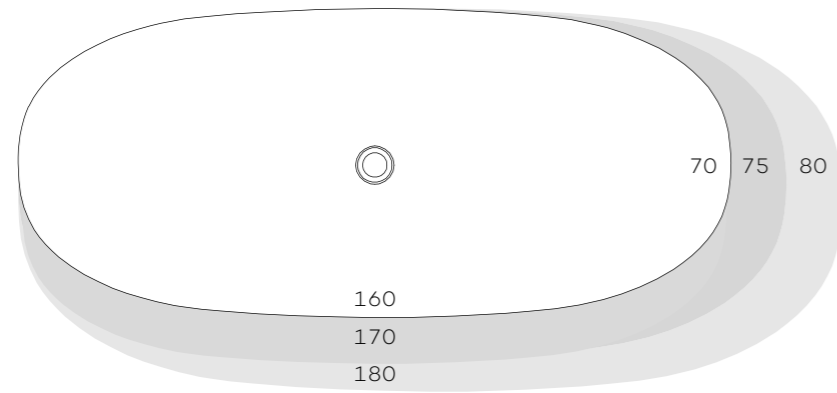

KLUDI-REVE Product List

Bathtub 160x70 h58 cm
Oval
Drain included

Matt white
Item no. 51BF0343

Bathtub 170x75 h58 cm
Oval
Drain included

Matt white
Item no. 51BF0243

Bathtub 180x80 h58 cm
Oval
Drain included

Matt white
Item no. 51BF0143

FREESTANDING IN RAKSOLID

RAKSOLID FEATURES

PLEASANT TO TOUCH

EXTERNAL LACQUERING

HYGIENIC & BACTERIOSTATIC

SLIP RESISTANCE

LIGHT FASTNESS

RESISTANT TO CHEMICAL PRODUCTS

HEAT RESISTANT UP TO 140°C

REPAIR

KLUDI-ELIN Product List

Bathtub 180x80 h60 cm
Oval
Drain & metal feet included

White
Item no. 52BF0143

Bathtub 180x80 h60 cm
Round
Drain & metal feet included

White
Item no. 52BF0243