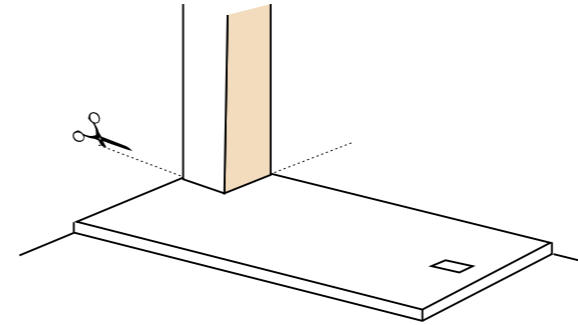

Matt black
Item no. 09DW1739

Shower tray 100x100 h3 cm
Drain cover included
Drain not included

Matt white
Item no. 09DW1853

Matt grey
Item no. 09DW1861

Matt black
Item no. 09DW1839

SOME EXAMPLES OF CUSTOMIZATION