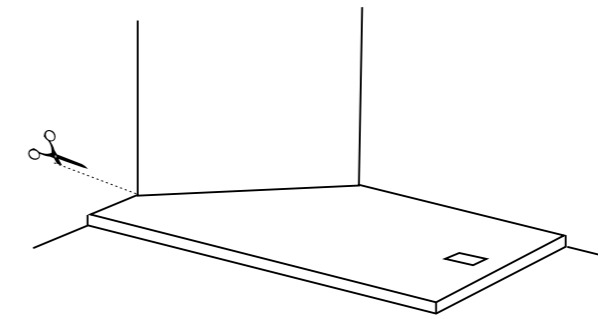

Matt black
Item no. 09DW1739

Shower tray 100x100 h3 cm
Drain cover included
Drain not included

Matt white
Item no. 09DW1853

Matt grey
Item no. 09DW1861

Matt black
Item no. 09DW1839

SOME EXAMPLES OF CUSTOMIZATION