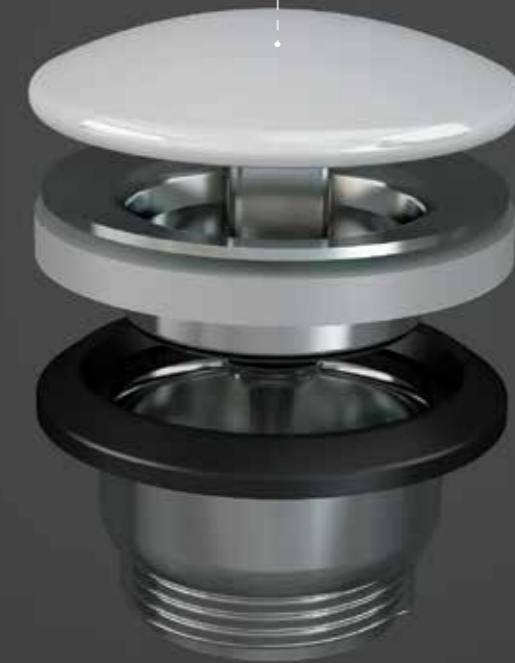

White
Item no. 1047143-00

76

DRAINS

FINISH OPTIONS

- WHITE CERAMIC
- WHITE

CLICK-CLACK

ALWAYS OPEN

77