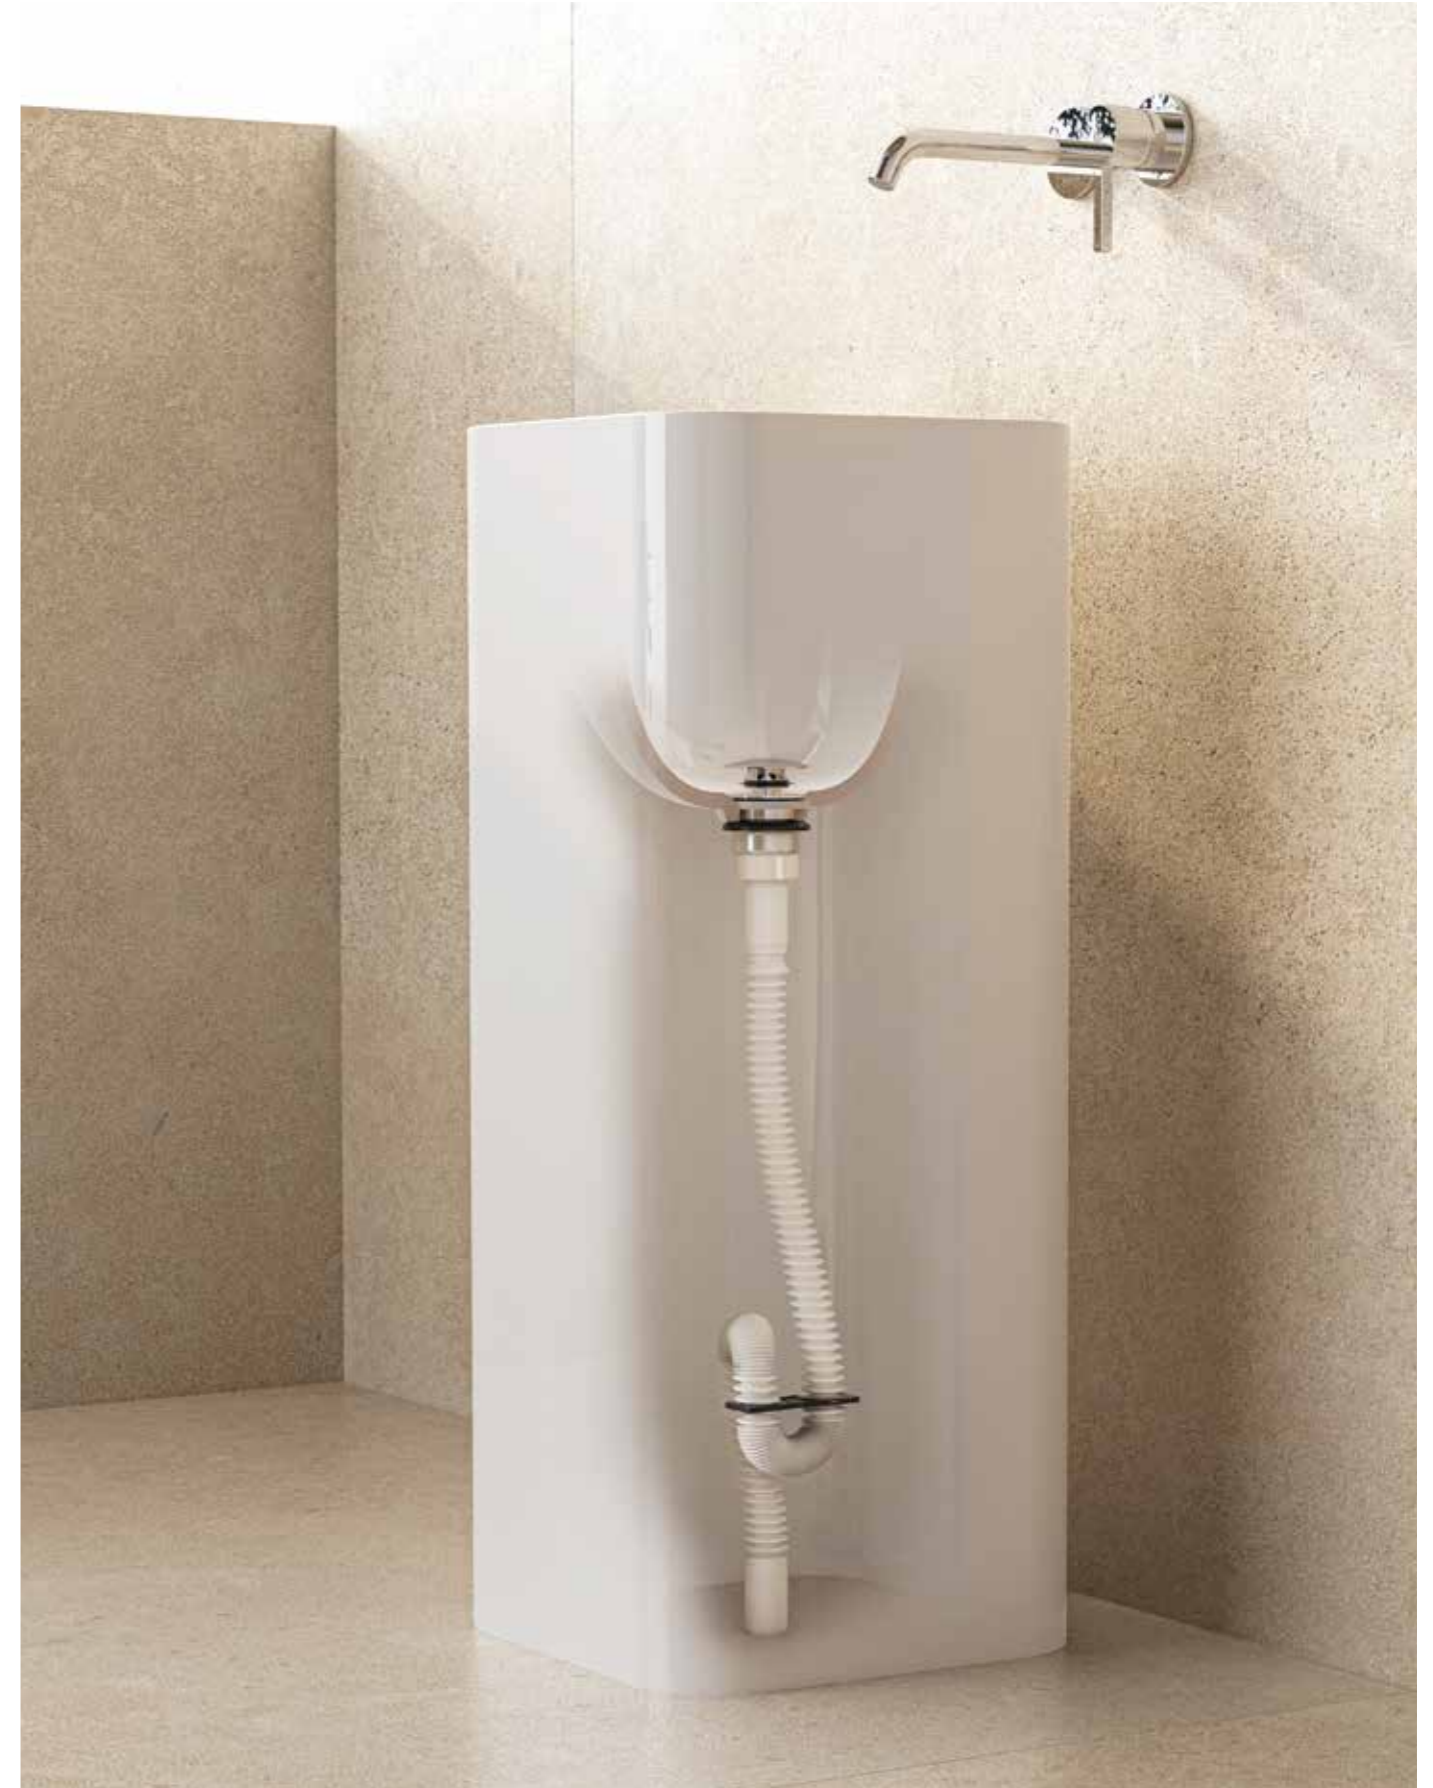

Bottle trap for bidets
PP

White
Item no. 1037343-00

78

BOTTLE TRAPS

Flex drain PIPE & CLIP
1 1/4 X32X 440-1400MM
for freestanding washbasins

Item no. 2110500-00

BOTTLE TRAPS

79