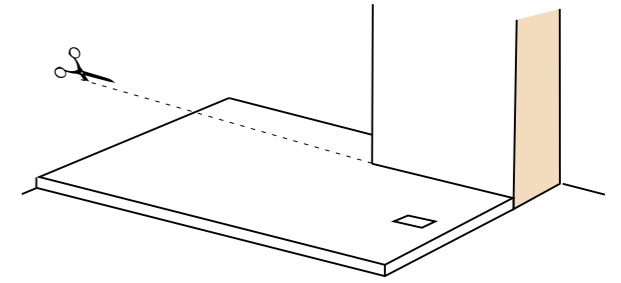

Matt black
Item no. 09DW1739

Shower tray 100x100 h3 cm
Drain cover included
Drain not included

Matt white
Item no. 09DW1853

Matt grey
Item no. 09DW1861

Matt black
Item no. 09DW1839

SOME EXAMPLES OF CUSTOMIZATION