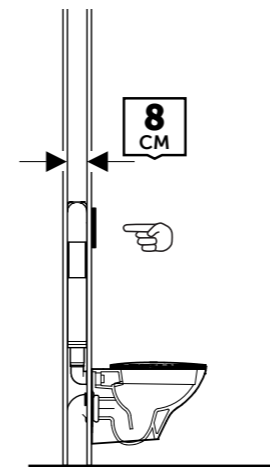

DRY AND SOLID WALL INSTALLATION

8 cm wall-thickness

For thin walls or for space-saving installations, with flushing actuation from the front.