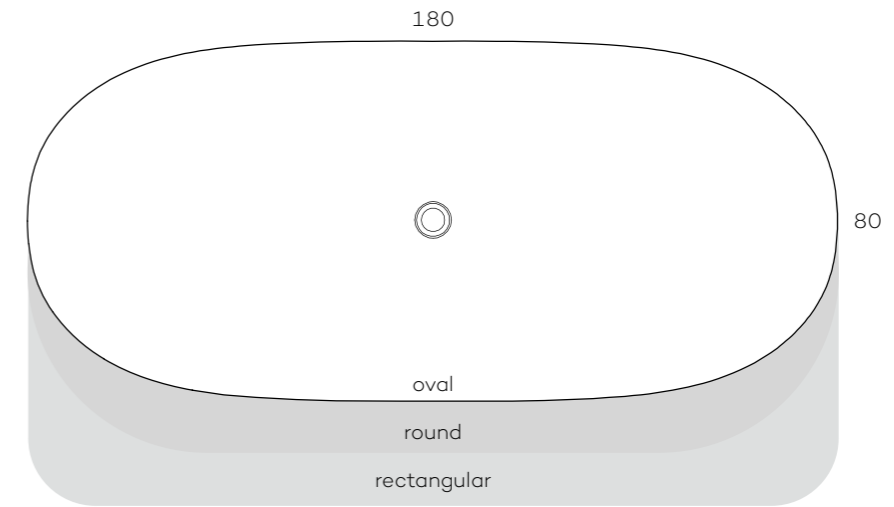

Bathtub 180x80 h60 cm
Round
Drain & metal feet included

White
Item no. 52BF0243

Bathtub 180x80 h60 cm
Rectangular
Drain & metal feet included

White
Item no. 52BF0343

FREESTANDING IN ACRYLIC

ACRYLIC FEATURES