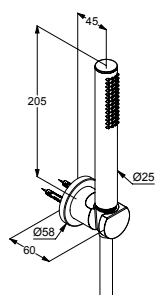

- hand shower DN 15
- with spray mode: volume
- flow rate 15 l/min at 3 bar
- quick and easy cleaning system
- KLUDI SUPARAFLEX SILVER-hose anti twist
- G 1/2 x G 1/2 x 1250 mm
- plastic-coated
- with conical nuts
- fixed wall shower hook
- with screws and dowels
- wall fastening

chrome

Item no. 2085005-15

Shower mixer
DN 15