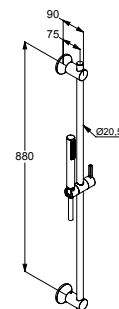

- L = 900 mm
- metal wall rail
- slider is horizontally and vertically adjustable
- hand shower DN 15
- with one shower mode: volume
- flow volume = 15 l/min. at 3 bar
- easy limescale removal
- anti-twist KLUDI SUPARAFLEX SILVER shower hose
- G 1/2 x G 1/2 x 1,600 mm
- plastic-coated
- with conical nuts
- with dirt-catcher sieves
- includes mounting material

chrome

Item no. 2084005-35