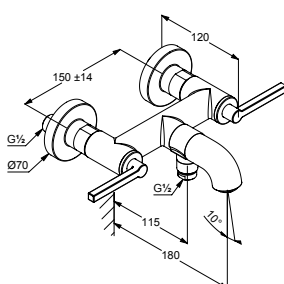

- wing handles, metal
- wall fastening
- Soft-Start ceramic headpart 90°
- autom. diverter shower/bathtub
- protected against back flow
- flow regulator s-pointer M 24 x 1
- flow rate 23 l/min at 3 bar
- shower outlet G 1/2
- s-connections

chrome

Item no. 205400515

BATH