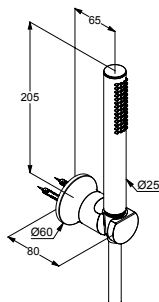

- hand shower DN 15
- with spray mode: volume
- flow rate 15 l/min at 3 bar
- quick and easy cleaning system
- KLUDI SUPARAFLEX SILVER-hose anti twist
- G 1/2 x G 1/2 x 1250 mm
- plastic-coated
- with conical nuts
- fixed wall shower hook
- with screws and dowels
- wall fastening

chrome

Item no. 2085005-35

Shower mixer
DN 15