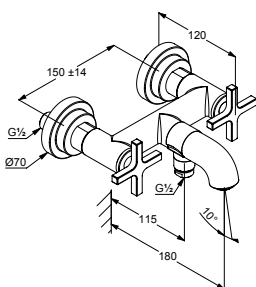

- cross handles, metal
- wall fastening
- Soft-Start ceramic headpart 90°
- autom. diverter shower/bathtub
- protected against back flow
- flow regulator s-pointer M 24 x 1
- flow rate 23 l/min at 3 bar
- shower outlet G 1/2
- s-connections

chrome

Item no. 205400520

Bath shower set
1S