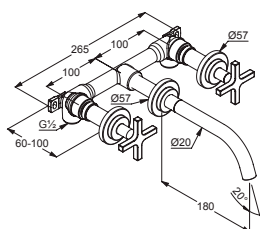

NOVA FONTE Classic

- cross handles, metal
- three hole assembling
- Aerator M 18,5 x 1
  PCA laminar
- Soft-Start ceramic
  headpart 90°
- Flow rate 5.6 l / min
  at 3 bar
- swivelling (150°/ 360°)
  or lockable spout
- flexible pressure hoses
  G 3/8
- with shank fastening
- metal pop-up waste
  G 1 1/4
- spout height lower
  edge 185 mm

chrome

Item no. 201430520

- cross handles, metal
- single hole mounted
- Aerator M 18,5 x 1
  PCA laminar
- Soft-Start ceramic
  headpart 90°
- Flow rate 5.6 l / min
  at 3 bar
- swivelling (150°/ 360°)
  or lockable spout
- flexible pressure hoses
  G 3/8
- with shank fastening
- metal pop-up waste
  G 1 1/4
- spout height lower
  edge 185 mm

chrome

Item no. 201180520

- cross handles, metal
- for concealed
  installation
- projection wall spout
  180 mm
- Aerator M 18,5 x 1
  PCA laminar
- Soft-Start ceramic
  headpart 90°
- Flow rate 5.6 l / min
  at 3 bar
- pre-installation set
  and trim set

chrome

Item no. 201440520

- cross handles, metal
- for concealed
  installation
- projection wall spout
  240 mm
- Aerator M 18,5 x 1
  PCA laminar
- Soft-Start ceramic
  headpart 90°
- Flow rate 5.6 l / min
  at 3 bar
- pre-installation set
  and trim set

chrome

Item no. 201460520