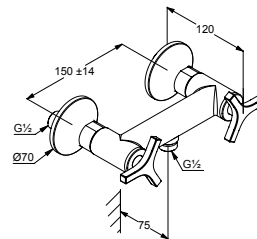

- cross handles, metal
- wall fastening
- Soft-Start ceramic headpart 90°
- protected against back flow
- flow rate 21 l/min at 3 bar
- s-connections

chrome

Item no. 207100539

Shower set 1S