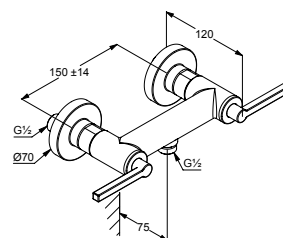

chrome

Item no. 2085005-15

Shower mixer  
DN 15

- wing handles, metal
- wall fastening
- Soft-Start ceramic headpart 90°
- protected against back flow
- flow rate 21 l/min at 3 bar
- s-connections

chrome

Item no. 207100515