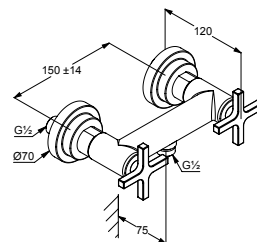

- cross handles, metal
- wall fastening
- Soft-Start ceramic headpart 90°
- protected against back flow
- flow rate 21 l/min at 3 bar
- s-connections

chrome

Item no. 207100520

Shower set
1S