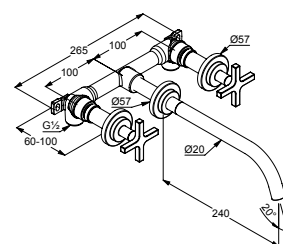

NOVA FONTE Classic

- cross handles, metal
- three hole assembling
- Aerator M 18,5 x 1
  PCA laminar
- Soft-Start ceramic
  headpart 90°
- Flow rate 5.6 l / min
  at 3 bar
- swivelling (150°/ 360°)
  or lockable spout
- flexible pressure hoses
  G 3/8
- with shank fastening
- metal pop-up waste
  G 1 1/4
- spout height lower
  edge 185 mm

chrome

Item no. 201430520

- cross handles, metal
- single hole mounted
- Aerator M 18,5 x 1
  PCA laminar
- Soft-Start ceramic
  headpart 90°
- Flow rate 5.6 l / min
  at 3 bar
- swivelling (150°/ 360°)
  or lockable spout
- flexible pressure hoses
  G 3/8
- with shank fastening
- metal pop-up waste
  G 1 1/4
- spout height lower
  edge 185 mm

chrome

Item no. 201180520

- cross handles, metal
- for concealed
  installation
- projection wall spout
  180 mm
- Aerator M 18,5 x 1
  PCA laminar
- Soft-Start ceramic
  headpart 90°
- Flow rate 5.6 l / min
  at 3 bar
- pre-installation set
  and trim set

chrome

Item no. 201440520

- cross handles, metal
- for concealed
  installation
- projection wall spout
  240 mm
- Aerator M 18,5 x 1
  PCA laminar
- Soft-Start ceramic
  headpart 90°
- Flow rate 5.6 l / min
  at 3 bar
- pre-installation set
  and trim set

chrome

Item no. 201460520