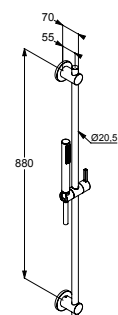

- L = 900 mm
- metal wall rail
- slider is horizontally and vertically adjustable
- hand shower DN 15
- with one shower mode: volume
- flow volume = 15 l/min. at 3 bar
- easy limescale removal
- anti-twist KLUDI SUPARAFLEX SILVER shower hose
- G 1/2 x G 1/2 x 1,600 mm
- plastic-coated
- with conical nuts
- with dirt-catcher sieves
- includes mounting material

chrome

Item no. 2084005-15