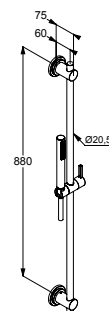

- L = 900 mm
- metal wall rail
- slider is horizontally and vertically adjustable
- hand shower DN 15
- with one shower mode: volume
- flow volume = 15 l/min. at 3 bar
- easy limescale removal
- anti-twist KLUDI SUPARAFLEX SILVER shower hose
- G 1/2 x G 1/2 x 1,600 mm
- plastic-coated
- with conical nuts
- with dirt-catcher sieves
- includes mounting material

chrome

Item no. 2084005-25