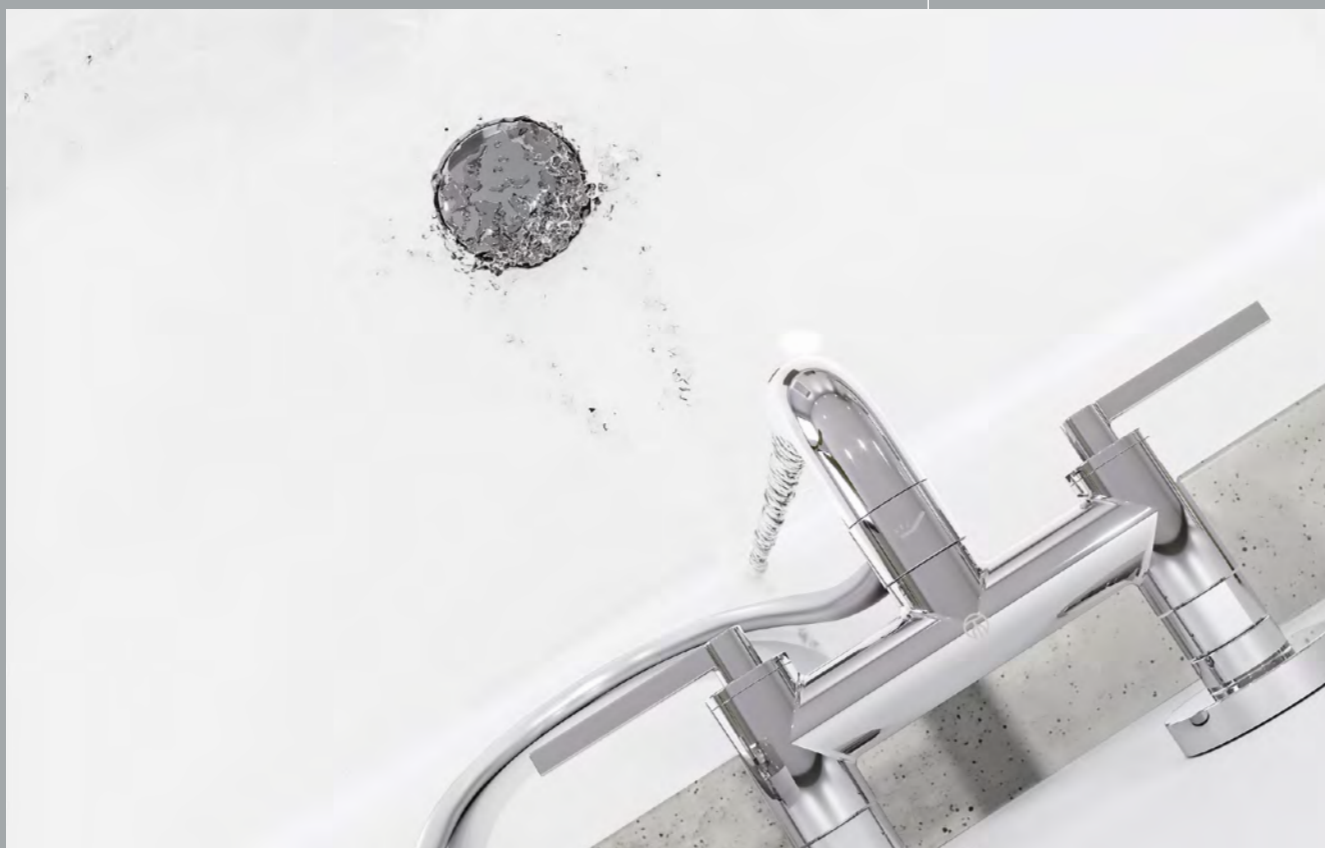

Unlike most bath mixers, the KLUDI NOVA FONTE bath mixer is deliberately restrained in appearance: the diverter that enables you to switch between the bath spout and hand shower at the bathtub. Instead of the usual protruding control element, on NOVA FONTE models it is installed almost flush with the spout. Yet, thanks to its clearly visible marking, it can be easily and clearly identified – and operating it is a breeze.

Keep a low profile Bath fitting diverter