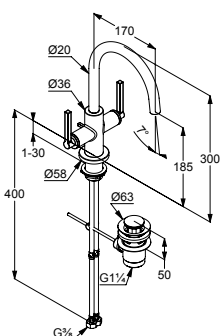

chrome

Item no. 201440515

Wall mounted basin  
mixer DN 15

- wing handles, metal
- for concealed installation
- projection wall spout 240 mm
- Aerator M 18,5 x 1 PCA laminar
- Soft-Start ceramic headpart 90°
- Flow rate 5.6 l / min at 3 bar
- pre-installation set and trim set

chrome

Item no. 201460515

Bath- and shower mixer  
DN 15

- wing handles, metal
- wall fastening
- Soft-Start ceramic headpart 90°
- autom. diverter shower/bathtub
- protected against back flow
- flow regulator s-pointer M 24 x 1
- flow rate 23 l/min at 3 bar
- shower outlet G 1/2
- s-connections