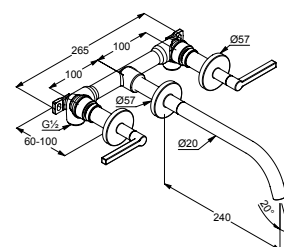

NOVA FONTE Puristic

- wing handles, metal
- three hole assembling
- Aerator M 18,5 x 1 PCA laminar
- Soft-Start ceramic headpart 90°
- Flow rate 5.6 l / min at 3 bar
- swivelling (150°/ 360°) or lockable spout
- flexible pressure hoses G 3/8
- with shank fastening
- metal pop-up waste G 1 1/4
- spout height lower edge 185 mm

chrome

Item no. 201430515

- wing handles, metal
- single hole mounted
- Aerator M 18,5 x 1 PCA laminar
- Soft-Start ceramic headpart 90°
- Flow rate 5.6 l / min at 3 bar
- swivelling (150°/ 360°) or lockable spout
- flexible pressure hoses G 3/8
- with shank fastening
- metal pop-up waste G 1 1/4
- spout height lower edge 185 mm

chrome

Item no. 201180515

- wing handles, metal
- for concealed installation
- projection wall spout 180 mm
- Aerator M 18,5 x 1 PCA laminar
- Soft-Start ceramic headpart 90°
- Flow rate 5.6 l / min at 3 bar
- pre-installation set and trim set

chrome

Item no. 201440515

- wing handles, metal
- for concealed installation
- projection wall spout 240 mm
- Aerator M 18,5 x 1 PCA laminar
- Soft-Start ceramic headpart 90°
- Flow rate 5.6 l / min at 3 bar
- pre-installation set and trim set

chrome

Item no. 201460515