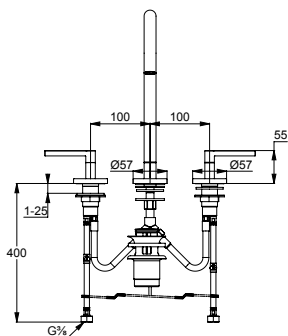

chrome

Item no. 201460515

Bath- and shower mixer  
DN 15

- wing handles, metal
- wall fastening
- Soft-Start ceramic headpart 90°
- autom. diverter shower/bathtub
- protected against back flow
- flow regulator s-pointer M 24 x 1
- flow rate 23 l/min at 3 bar
- shower outlet G 1/2
- s-connections