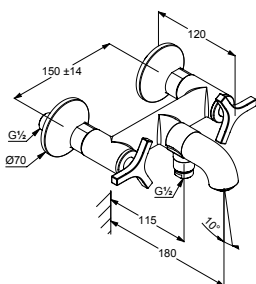

- star handles, metal
- wall fastening
- Soft-Start ceramic headpart 90°
- autom. diverter shower/bathtub
- protected against back flow
- flow regulator s-pointer M 24 x 1
- flow rate 23 l/min at 3 bar
- shower outlet G 1/2
- s-connections

chrome

Item no. 205400539

Bath shower set
1S