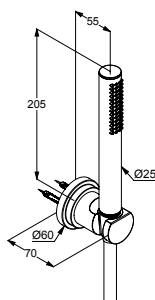

- hand shower DN 15
- with spray mode: volume
- flow rate 15 l/min at 3 bar
- quick and easy cleaning system
- KLUDI SUPARAFLEX SILVER-hose anti twist
- G 1/2 x G 1/2 x 1250 mm
- plastic-coated
- with conical nuts
- fixed wall shower hook
- with screws and dowels
- wall fastening

chrome

Item no. 2085005-25

Shower mixer
DN 15