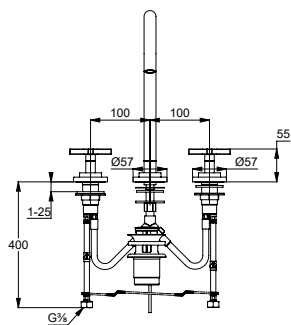

NOVA FONTE Classic

- cross handles, metal
- three hole assembling
- Aerator M 18,5 x 1
  PCA laminar
- Soft-Start ceramic
  headpart 90°
- Flow rate 5.6 l / min
  at 3 bar
- swivelling (150°/ 360°)
  or lockable spout
- flexible pressure hoses
  G 3/8
- with shank fastening
- metal pop-up waste
  G 1 1/4
- spout height lower
  edge 185 mm

chrome

Item no. 201430520

- cross handles, metal
- single hole mounted
- Aerator M 18,5 x 1
  PCA laminar
- Soft-Start ceramic
  headpart 90°
- Flow rate 5.6 l / min
  at 3 bar
- swivelling (150°/ 360°)
  or lockable spout
- flexible pressure hoses
  G 3/8
- with shank fastening
- metal pop-up waste
  G 1 1/4
- spout height lower
  edge 185 mm

chrome

Item no. 201180520

- cross handles, metal
- for concealed
  installation
- projection wall spout
  180 mm
- Aerator M 18,5 x 1
  PCA laminar
- Soft-Start ceramic
  headpart 90°
- Flow rate 5.6 l / min
  at 3 bar
- pre-installation set
  and trim set

chrome

Item no. 201440520

- cross handles, metal
- for concealed
  installation
- projection wall spout
  240 mm
- Aerator M 18,5 x 1
  PCA laminar
- Soft-Start ceramic
  headpart 90°
- Flow rate 5.6 l / min
  at 3 bar
- pre-installation set
  and trim set

chrome

Item no. 201460520