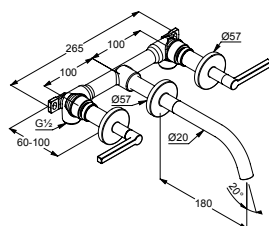

NOVA FONTE Puristic

- wing handles, metal
- three hole assembling
- Aerator M 18,5 x 1 PCA laminar
- Soft-Start ceramic headpart 90°
- Flow rate 5.6 l / min at 3 bar
- swivelling (150°/ 360°) or lockable spout
- flexible pressure hoses G 3/8
- with shank fastening
- metal pop-up waste G 1 1/4
- spout height lower edge 185 mm

chrome

Item no. 201430515

- wing handles, metal
- single hole mounted
- Aerator M 18,5 x 1 PCA laminar
- Soft-Start ceramic headpart 90°
- Flow rate 5.6 l / min at 3 bar
- swivelling (150°/ 360°) or lockable spout
- flexible pressure hoses G 3/8
- with shank fastening
- metal pop-up waste G 1 1/4
- spout height lower edge 185 mm

chrome

Item no. 201180515

- wing handles, metal
- for concealed installation
- projection wall spout 180 mm
- Aerator M 18,5 x 1 PCA laminar
- Soft-Start ceramic headpart 90°
- Flow rate 5.6 l / min at 3 bar
- pre-installation set and trim set

chrome

Item no. 201440515

- wing handles, metal
- for concealed installation
- projection wall spout 240 mm
- Aerator M 18,5 x 1 PCA laminar
- Soft-Start ceramic headpart 90°
- Flow rate 5.6 l / min at 3 bar
- pre-installation set and trim set

chrome

Item no. 201460515