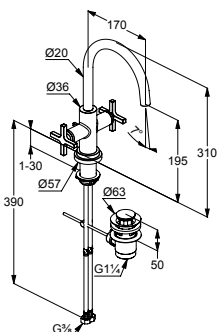

NOVA FONTE Classic

- cross handles, metal
- three hole assembling
- Aerator M 18,5 x 1
  PCA laminar
- Soft-Start ceramic
  headpart 90°
- Flow rate 5.6 l / min
  at 3 bar
- swivelling (150°/ 360°)
  or lockable spout
- flexible pressure hoses
  G 3/8
- with shank fastening
- metal pop-up waste
  G 1 1/4
- spout height lower
  edge 185 mm

chrome

Item no. 201430520

- cross handles, metal
- single hole mounted
- Aerator M 18,5 x 1
  PCA laminar
- Soft-Start ceramic
  headpart 90°
- Flow rate 5.6 l / min
  at 3 bar
- swivelling (150°/ 360°)
  or lockable spout
- flexible pressure hoses
  G 3/8
- with shank fastening
- metal pop-up waste
  G 1 1/4
- spout height lower
  edge 185 mm

chrome

Item no. 201180520

- cross handles, metal
- for concealed
  installation
- projection wall spout
  180 mm
- Aerator M 18,5 x 1
  PCA laminar
- Soft-Start ceramic
  headpart 90°
- Flow rate 5.6 l / min
  at 3 bar
- pre-installation set
  and trim set

chrome

Item no. 201440520

- cross handles, metal
- for concealed
  installation
- projection wall spout
  240 mm
- Aerator M 18,5 x 1
  PCA laminar
- Soft-Start ceramic
  headpart 90°
- Flow rate 5.6 l / min
  at 3 bar
- pre-installation set
  and trim set

chrome

Item no. 201460520