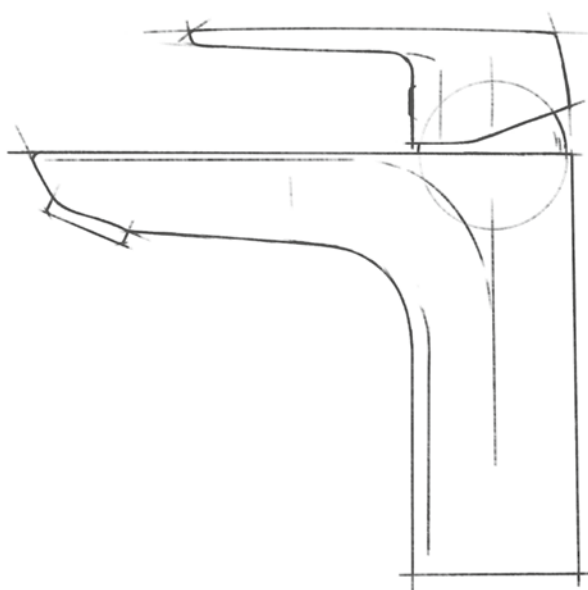

Versatile with a single lever mixer for washbowls and single lever washbasin mixer in different spout heights

PURE&EASY

Smart
Clear
Dynamic

PURE&SOLID

Robust
Constant
Consistent

PURE&STYLE

Elegant
Linear
Convenient