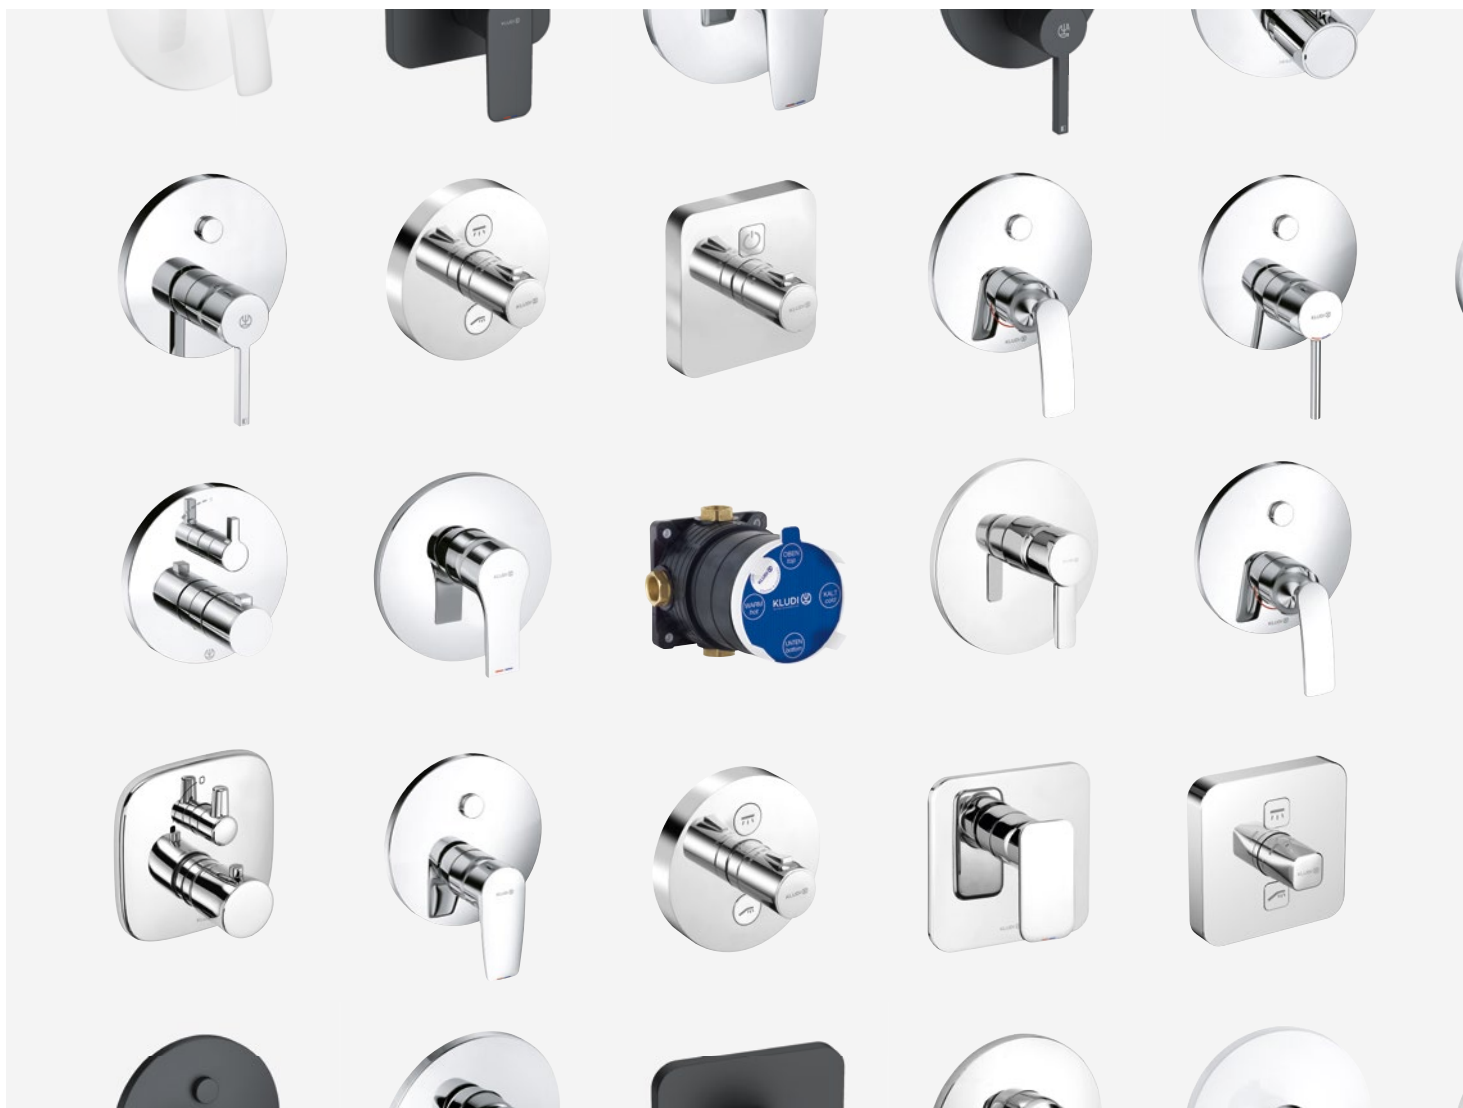

Not just a favourite among installers.

6

AN UNBEATABLE TRIO

Another reason why we at KLUDI rely on partnerships with specialist retailers and tradespeople in the HVAC sector. After all, our high-tech concealed solutions deserve to be sold and installed by experts like you who truly know the industry and products.

Concealed solutions are becoming ever more popular in bathrooms among both plumbing experts like you and customers. "I recommend concealed fittings for new build or comprehensive renovations, as they allow for more design freedom and variation", says Kirsten Adams from the Hagemann GmbH based in Kassel. *

* "IKZ-Haustechnik", 1/2021, 19 January 2021, pg 27.