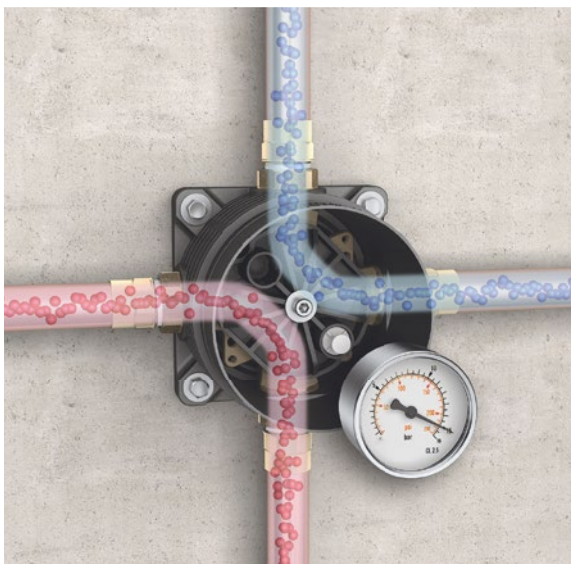

MAXXIMUM RINSING CONVENIENCE

The integrated flushing set allows more water to flow, resulting in a faster, more thorough flush **as per DIN 1988**.

INSTALLATION MADE EASY

To see how easy our KLUDI FLEXX.BOXX is to install, simply watch our installation video. Use the QR code to see the video. Simply scan the code using your smartphone or tablet and see for yourself!

FLEXX.BOXX installation video

The **test and rinsing block** integrated in the FLEXX.BOXX makes installation faster.

The flushing block can be removed easily and reused after renovation.

The perfect concealed solution