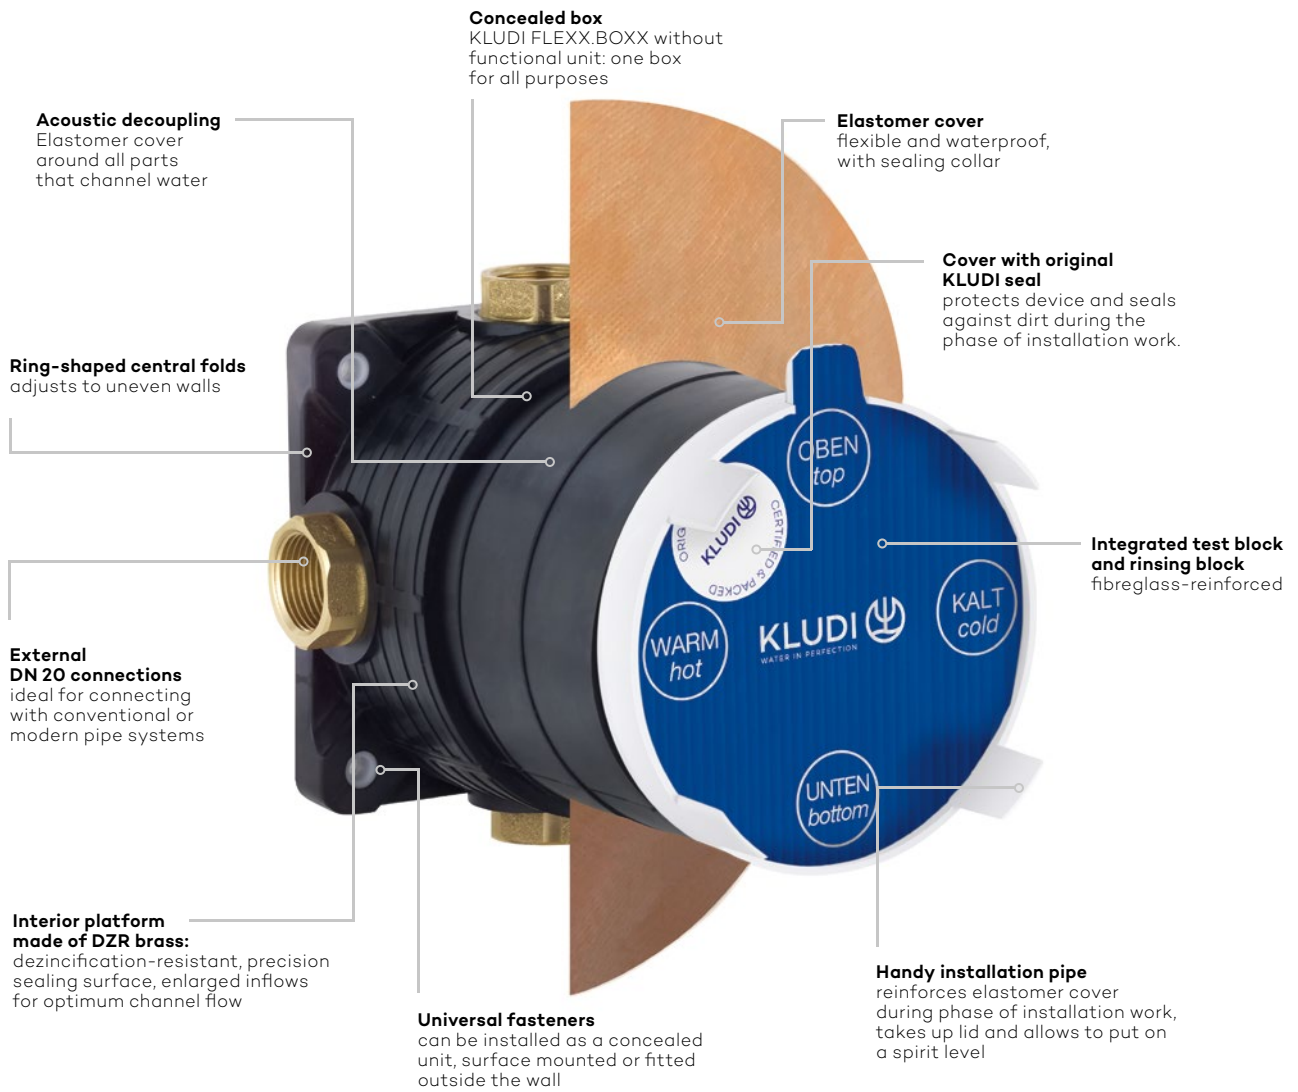

That's because whether they choose a single-lever mixer, thermostat fitting or PUSH system, our smart KLUDI FLEXX.BOXX makes wall installation a breeze.

Whichever one of our over 60 trim sets with functional unit you install, it is sure to perfectly fit all of our Smart Luxury and Pure Function fittings series in the requested surface, from classic chrome to stylish matt black. If your customer changes their mind later on, it's not a problem! Simply change the set without having to remove the tiles and wall plaster. The perfect solution for both you and your customers!

Flexible wall installation Can be fitted on uneven surfaces

Acoustic decoupling No noise transmission of flowing water onto walls

Intelligent sealing system Protects against condensation and surge water