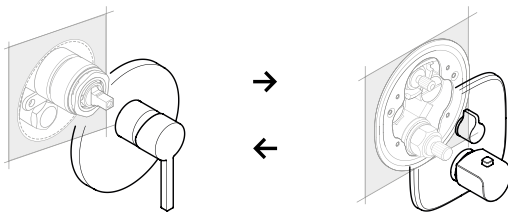

MAXXIMUM CONVERTIBILITY

The benefits of the versatile KLUDI FLEXX.BOXX also include the possibility to retrofit the functional part and trim set at any time, even after installation – without any mess or time-consuming structural renovation.