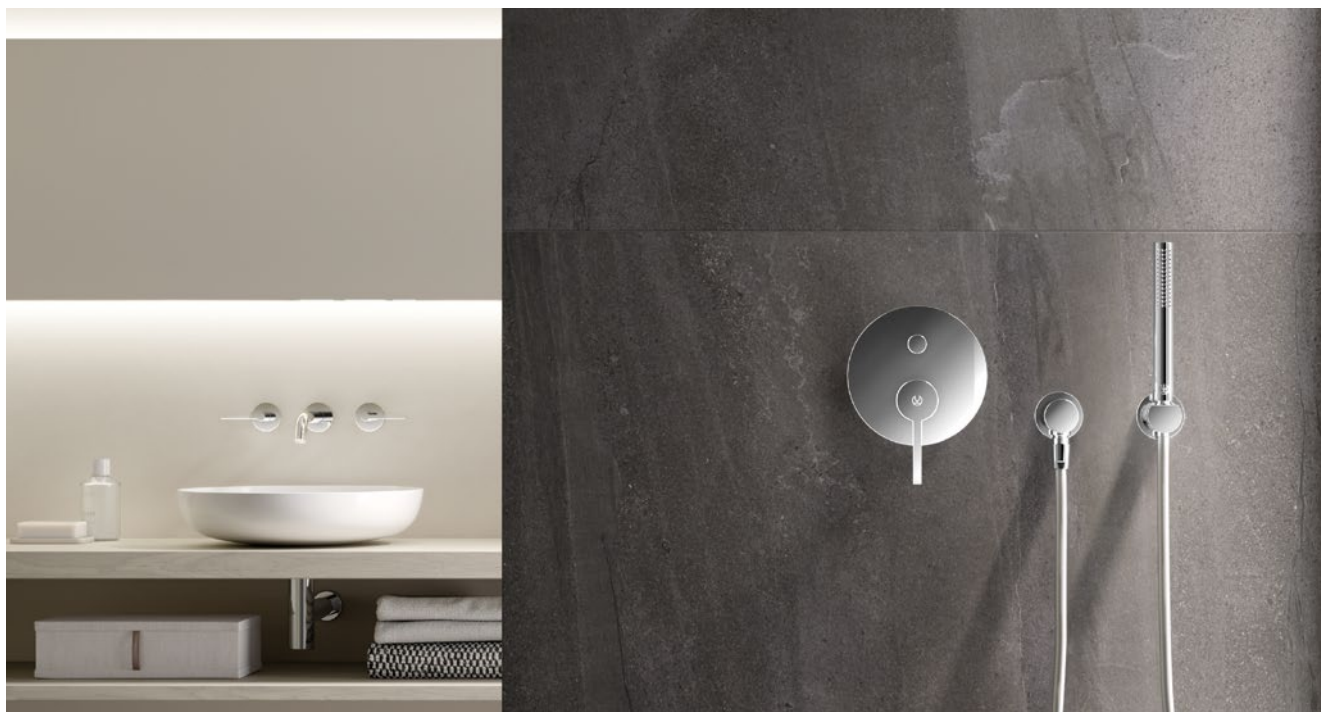

Rethinking water diversion

Our concealed fittings do away entirely with springs. In future, our systems for switching between water outlets will use advanced **“Made in Germany” valve technology** that functions in a purely mechanical and hydraulic manner. The **benefits** of KLUDI PUSH & SWITCH for you:

- Functions reliably regardless of water pressure
- Cannot be accidentally switched back to the previous setting
- No diverter wear, even after years of use
- Push-button cannot become stuck in the cover plate

10

Happy customers, guaranteed!

Changing outlets in the bath or shower via a single-lever mixer has never been easier or more convenient. All your customers have to do is push a button, instead of relying on force to pull and twist.

- Maximum convenience with intuitive, easy-to-operate controls for all users, regardless of age or physical fitness
- Easy-to-reach diverter button
- Much easier to clean
- Reliable, “Made in Germany” valve technology for a product that lasts
- In short: a better showering experience